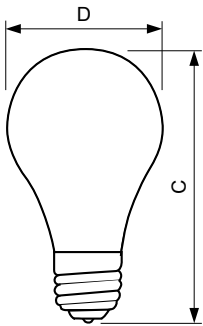

Dimensional drawing

Product	D	C (max)
Halogen EcoV MS 53W E26 120V A19(A60) SWR 6/4	2.36 in	4.17 in
Halogen 43A19/EV/CL 120V 12/2	2.375 in	4.13 in
Halogen 72A19/EV 120V 6/4	2.375 in	4.13 in
Halogen 72A19/EV 120V 12/2	2.375 in	4.13 in
Halogen 43A19/EV 120V 6/4	2.375 in	4.13 in
Halogen 43A19/EV 120V 12/2	2.375 in	4.13 in
Halogen 29A19/EV 120V 6/4	2.375 in	4.13 in
Halogen 72A19/EV/NTL 120V 12/2	2.375 in	4.13 in
Halogen 29A19/EV/CL 120V 12/2	2.375 in	4.13 in