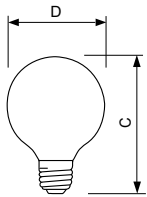

40 W E26 G-25 CL

E26 G25 WH

25 W, 40 W E26 BA11 CL

Dimensional drawing

Product	D (max)	C (max)
Halogen 40G25/EV/CL 120V 12/1 TP	80 mm	115 mm
Halogen 40G25/EV/W 120V 12/1 TP	80 mm	115 mm

Product	D (max)	C (max)
Halogen BC40BA11/E26/EV/CL 120V 6/2 TP	36 mm	95.5 mm

Product	D (max)	C (max)
Halogen BC25G16-1/2C/EV/W 120V 6/2 TP	51 mm	76 mm

Halogen Deco

Approval and Application

Energy Efficiency Label (EEL)	D
-------------------------------	---

Controls and Dimming

Dimmable	Yes
----------	-----