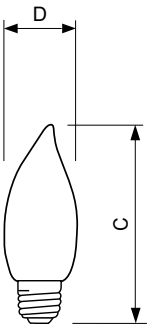

40 W E26 G-25 CL

E26 G25 WH

25 W, 40 W E26 BA11 CL

Dimensional drawing

Product	D (max)	C (max)
Halogen 40G25/EV/CL 120V 12/1 TP	80 mm	115 mm
Halogen 40G25/EV/W 120V 12/1 TP	80 mm	115 mm

Product	D (max)	C (max)
Halogen BC40BA11/E26/EV/CL 120V 6/2 TP	36 mm	95.5 mm

Product	D (max)	C (max)
Halogen BC25G16-1/2C/EV/W 120V 6/2 TP	51 mm	76 mm

Halogen Deco

Approval and Application

Energy Efficiency Label (EEL)	D
-------------------------------	---

Controls and Dimming

Dimmable	Yes
----------	-----