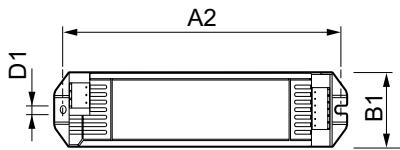

Benefits

Features

Application

HF-Essential II for TL5/TL-D

Versions

HF-E 1/2 49 TL5 II 220-240V 50/60Hz

Dimensional drawing

Product	A1	B1	C1	D1	A2
HF-E 1/2 28-35 TL5 II 220-240 50/60Hz	211 mm	40 mm	28.7 mm	4.2 mm	198 mm
HF-E 1/2 58 TL-D II 220-240V 50/60Hz	4.2 mm	28.7 mm	211.0 mm	198.0 mm	40.0 mm
HF-E 3/4 14 TL5 II 220-240V 50/60Hz	4.2 mm	26.0 mm	211.0 mm	198.0 mm	39.6 mm