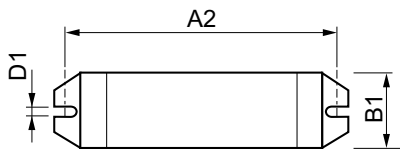

Benefits

Features

Application

HF-Essential II for TL5/TL-D

Versions

HF-E 1/2 49 TL5 II 220-240V 50/60Hz

Dimensional drawing

Product	A1	B1	C1	D1	A2
HF-E 1/2 28-35 TL5 II 220-240 50/60Hz	211 mm	40 mm	28.7 mm	4.2 mm	198 mm
HF-E 1/2 58 TL-D II 220-240V 50/60Hz	4.2 mm	28.7 mm	211.0 mm	198.0 mm	40.0 mm
HF-E 3/4 14 TL5 II 220-240V 50/60Hz	4.2 mm	26.0 mm	211.0 mm	198.0 mm	39.6 mm