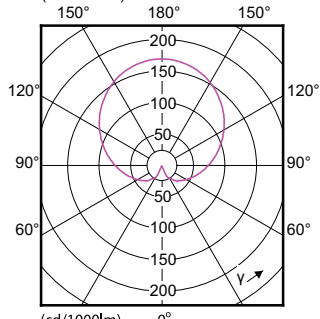

CorePro LEDbulb