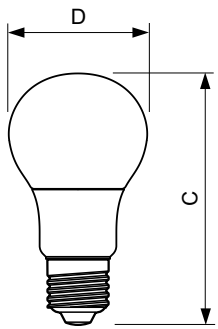

## Schéma dimensionnel

D

Product	D	C
CorePro LEDbulb ND 10-75W A60 E27 840	60 mm	110 mm
CorePro LEDbulb ND 11-75W A60 E27 827	60 mm	110 mm
CorePro LEDbulb ND 13-100W A60 E27 827	60 mm	110 mm

Product	D	C
CorePro LEDbulb ND 7.5-60W A60 E27 840	60 mm	110 mm
CorePro LEDbulb ND 8-60W A60 E27 827	60 mm	110 mm
CorePro LEDbulb ND 5.5-40W A60 E27 827	60 mm	110 mm
CorePro LEDbulb ND 5-40W A60 E27 840	60 mm	110 mm
CorePro LEDbulb ND 8-60W A60E27 827 3CT/8	60 mm	110 mm
CorePro LEDbulb D 5-40W A60 E27 927	60 mm	110 mm