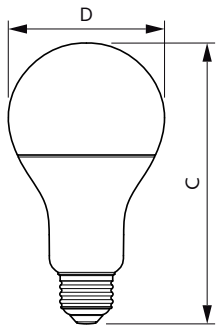

## Schéma dimensionnel

D

Product	D	C
CorePro LEDbulb ND 10-75W A60 E27 840	60 mm	110 mm
CorePro LEDbulb ND 11-75W A60 E27 827	60 mm	110 mm
CorePro LEDbulb ND 13-100W A60 E27 827	60 mm	110 mm

Product	D	C
CorePro LEDbulb ND 7.5-60W A60 E27 840	60 mm	110 mm
CorePro LEDbulb ND 8-60W A60 E27 827	60 mm	110 mm
CorePro LEDbulb ND 5.5-40W A60 E27 827	60 mm	110 mm
CorePro LEDbulb ND 5-40W A60 E27 840	60 mm	110 mm
CorePro LEDbulb ND 8-60W A60E27 827 3CT/8	60 mm	110 mm
CorePro LEDbulb D 5-40W A60 E27 927	60 mm	110 mm

## Schéma dimensionnel

D

Product	D	C
CorePro LED Stick ND 9.5-75W T38 E27 840	37.2 mm	114.3 mm
CorePro LED Stick ND 9.5-68W T38 E27 830	37.2 mm	114.3 mm

Product	D	C
CorePro LEDbulb ND 15.5-120WA67E27 840FR	68 mm	132 mm
CorePro LEDbulb ND 17-120WA67E27 827FR	68 mm	132 mm