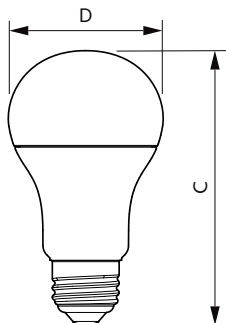

## Schéma dimensionnel

D

Product	D	C
CorePro LED Stick ND 9.5-75W T38 E27 840	37.2 mm	114.3 mm
CorePro LED Stick ND 9.5-68W T38 E27 830	37.2 mm	114.3 mm

Product	D	C
CorePro LEDbulb ND 15.5-120WA67E27 840FR	68 mm	132 mm
CorePro LEDbulb ND 17-120WA67E27 827FR	68 mm	132 mm

## Schéma dimensionnel

Product	D	C
CorePro LEDbulb D 10.5-75W A60 E27 927	60 mm	110 mm
CorePro LEDbulb D 13-100W A60 E27 927	60 mm	110 mm