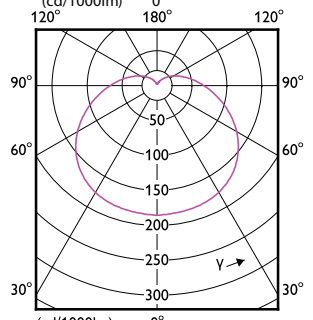

CorePro LEDbulb