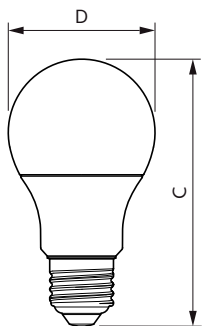

Product	D	C
CorePro LEDbulb D 8.5-60W A60 E27 927	60 mm	110 mm