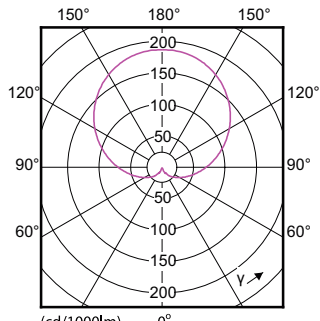

CorePro LEDbulb