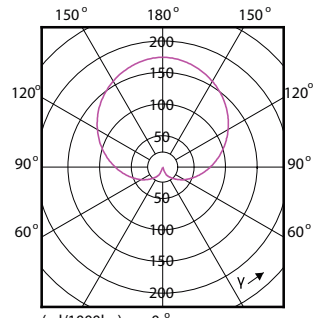

CorePro LEDbulb