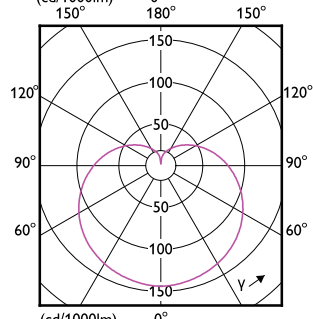

CorePro LEDbulb