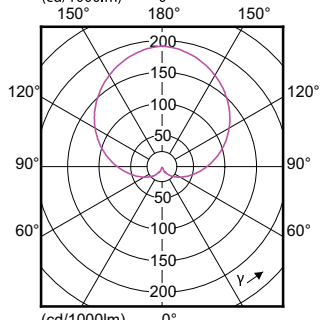

CorePro LEDbulb