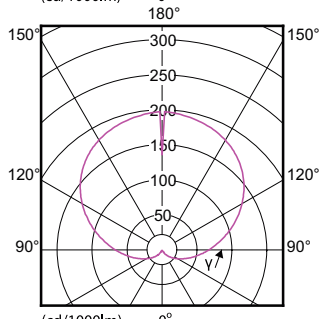

CorePro LEDbulb