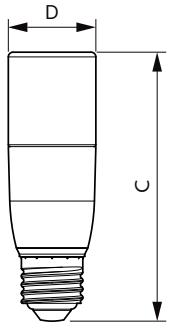

## Schéma dimensionnel

D

Product	D	C
CorePro LEDbulb ND 10-75W A60 E27 840	60 mm	110 mm
CorePro LEDbulb ND 11-75W A60 E27 827	60 mm	110 mm
CorePro LEDbulb ND 13-100W A60 E27 827	60 mm	110 mm

Product	D	C
CorePro LEDbulb ND 7.5-60W A60 E27 840	60 mm	110 mm
CorePro LEDbulb ND 8-60W A60 E27 827	60 mm	110 mm
CorePro LEDbulb ND 5.5-40W A60 E27 827	60 mm	110 mm
CorePro LEDbulb ND 5-40W A60 E27 840	60 mm	110 mm
CorePro LEDbulb ND 8-60W A60E27 827 3CT/8	60 mm	110 mm
CorePro LEDbulb D 5-40W A60 E27 927	60 mm	110 mm

## Schéma dimensionnel

D

Product	D	C
CorePro LED Stick ND 9.5-75W T38 E27 840	37.2 mm	114.3 mm
CorePro LED Stick ND 9.5-68W T38 E27 830	37.2 mm	114.3 mm

Product	D	C
CorePro LEDbulb ND 15.5-120WA67E27 840FR	68 mm	132 mm
CorePro LEDbulb ND 17-120WA67E27 827FR	68 mm	132 mm