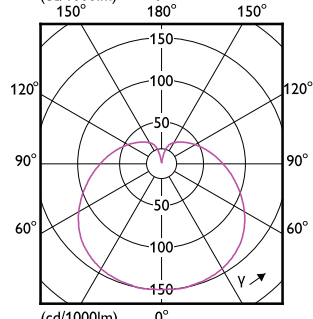

CorePro LEDbulb