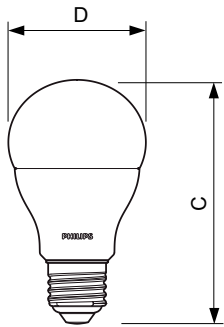

## Schéma dimensionnel

D

Product	D	C
CorePro LEDbulb ND 10-75W A60 E27 840	60 mm	110 mm
CorePro LEDbulb ND 11-75W A60 E27 827	60 mm	110 mm
CorePro LEDbulb ND 13-100W A60 E27 827	60 mm	110 mm

Product	D	C
CorePro LEDbulb ND 7.5-60W A60 E27 840	60 mm	110 mm
CorePro LEDbulb ND 8-60W A60 E27 827	60 mm	110 mm
CorePro LEDbulb ND 5.5-40W A60 E27 827	60 mm	110 mm
CorePro LEDbulb ND 5-40W A60 E27 840	60 mm	110 mm
CorePro LEDbulb ND 8-60W A60E27 827 3CT/8	60 mm	110 mm
CorePro LEDbulb D 5-40W A60 E27 927	60 mm	110 mm