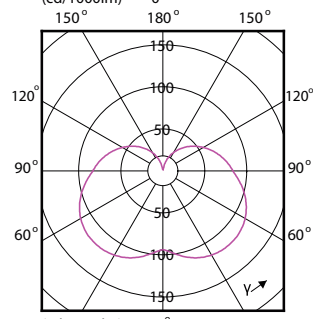

CorePro LEDbulb