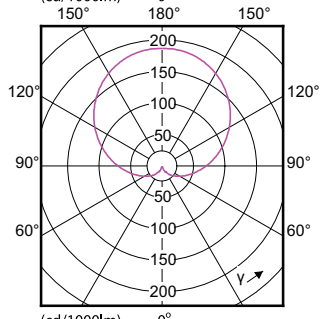

CorePro LEDbulb