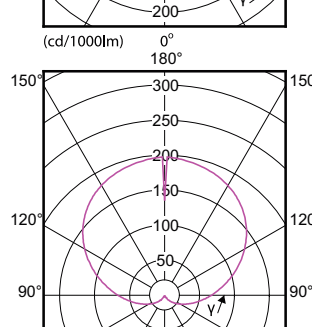

CorePro LEDbulb

Order Code	Full Product Name	Température maximale du boîtier (nom.)
49752400	CorePro LEDbulb ND 10.5-75W A60 E27 830	80 °C
58063900	LED Globe 60W G93 E27 WW FR ND 1CT/4	60 °C
58061500	LED Globe 100W G93 E27 WW FR ND 1CT/4	80 °C
56759300	LED Globe 120W G120 E27 WW 230V ND 1CT/4	76 °C
57765300	CorePro LEDbulb ND 5.5-40W A60 B22 827	75 °C
57763900	CorePro LEDbulb ND 8-60W A60 B22 827	85 °C
57761500	CorePro LEDbulb ND 11-75W A60 B22 827	80 °C
51002500	CorePro LEDbulb ND 13-100W A60 B22 827	85 °C
57755400	CorePro LEDbulb ND 8-60W A60 E27 827	85 °C
57779000	CorePro LEDbulb ND 5-40W A60 E27 840	75 °C
57776000	CorePro LEDbulb ND 7.5-60W A60 E27 840	85 °C
57993000	CorePro LEDbulb ND 5-40W A60 E27 830	75 °C
57771400	CorePro LEDbulb ND 7.5-60W A60 E27 830	85 °C
49074700	CorePro LEDbulb ND 13-100W A60 E27 827	85 °C
51032200	CorePro LEDbulb ND 10-75W A60 E27 840	80 °C
51030800	CorePro LEDbulb ND 12.5-100W A60 E27 840	85 °C
81451200	CorePro LED Stick ND 9.5-68W T38 E27 830	85 °C
81453600	CorePro LED Stick ND 9.5-75W T38 E27 840	85 °C
66216500	CorePro LEDbulb ND 17-120WA67E27 827FR	90 °C
66218900	CorePro LEDbulb ND 15.5-120WA67E27 840FR	90 °C
66220200	CorePro LEDbulb ND 19-150WA67E27 827FR	90 °C
66222600	CorePro LEDbulb ND 17.5-150WA67E27 840FR	90 °C