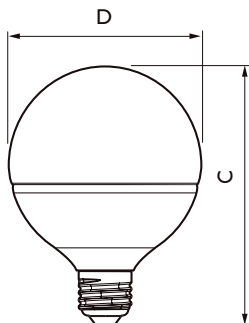

## Schéma dimensionnel

D

D

Product	D	C
CorePro LEDbulb ND 17-120WA67E27 827FR	68 mm	132 mm
CorePro LEDbulb ND 15.5-120WA67E27 840FR	68 mm	132 mm

Product	D	C
CorePro LED Stick ND 9.5-68W T38 E27 830	37,2 mm	114,3 mm
CorePro LED Stick ND 9.5-75W T38 E27 840	37,2 mm	114,3 mm

## Schéma dimensionnel

Product	D	C
LED Globe 100W G93 E27 WW FR ND 1CT/4	95 mm	128 mm
LED Globe 60W G93 E27 WW FR ND 1CT/4	95 mm	128 mm