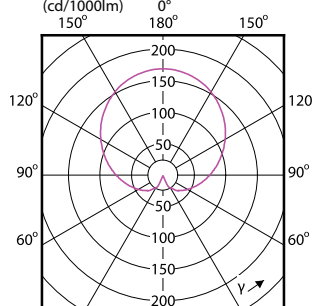

CorePro LEDbulb

Order Code	Full Product Name	Température maximale du boîtier (nom.)
49752400	CorePro LEDbulb ND 10.5-75W A60 E27 830	80 °C
58063900	LED Globe 60W G93 E27 WW FR ND 1CT/4	60 °C
58061500	LED Globe 100W G93 E27 WW FR ND 1CT/4	80 °C
56759300	LED Globe 120W G120 E27 WW 230V ND 1CT/4	76 °C
57765300	CorePro LEDbulb ND 5.5-40W A60 B22 827	75 °C
57763900	CorePro LEDbulb ND 8-60W A60 B22 827	85 °C
57761500	CorePro LEDbulb ND 11-75W A60 B22 827	80 °C
51002500	CorePro LEDbulb ND 13-100W A60 B22 827	85 °C
57755400	CorePro LEDbulb ND 8-60W A60 E27 827	85 °C
57779000	CorePro LEDbulb ND 5-40W A60 E27 840	75 °C
57776000	CorePro LEDbulb ND 7.5-60W A60 E27 840	85 °C
57993000	CorePro LEDbulb ND 5-40W A60 E27 830	75 °C
57771400	CorePro LEDbulb ND 7.5-60W A60 E27 830	85 °C
49074700	CorePro LEDbulb ND 13-100W A60 E27 827	85 °C
51032200	CorePro LEDbulb ND 10-75W A60 E27 840	80 °C
51030800	CorePro LEDbulb ND 12.5-100W A60 E27 840	85 °C
81451200	CorePro LED Stick ND 9.5-68W T38 E27 830	85 °C
81453600	CorePro LED Stick ND 9.5-75W T38 E27 840	85 °C
66216500	CorePro LEDbulb ND 17-120WA67E27 827FR	90 °C
66218900	CorePro LEDbulb ND 15.5-120WA67E27 840FR	90 °C
66220200	CorePro LEDbulb ND 19-150WA67E27 827FR	90 °C
66222600	CorePro LEDbulb ND 17.5-150WA67E27 840FR	90 °C