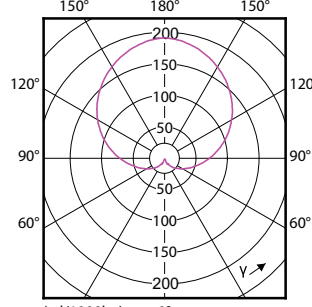

CorePro LEDbulb

Order Code	Full Product Name	Température maximale du boîtier (nom.)
49752400	CorePro LEDbulb ND 10.5-75W A60 E27 830	80 °C
58063900	LED Globe 60W G93 E27 WW FR ND 1CT/4	60 °C
58061500	LED Globe 100W G93 E27 WW FR ND 1CT/4	80 °C
56759300	LED Globe 120W G120 E27 WW 230V ND 1CT/4	76 °C
57765300	CorePro LEDbulb ND 5.5-40W A60 B22 827	75 °C
57763900	CorePro LEDbulb ND 8-60W A60 B22 827	85 °C
57761500	CorePro LEDbulb ND 11-75W A60 B22 827	80 °C
51002500	CorePro LEDbulb ND 13-100W A60 B22 827	85 °C
57755400	CorePro LEDbulb ND 8-60W A60 E27 827	85 °C
57779000	CorePro LEDbulb ND 5-40W A60 E27 840	75 °C
57776000	CorePro LEDbulb ND 7.5-60W A60 E27 840	85 °C
57993000	CorePro LEDbulb ND 5-40W A60 E27 830	75 °C
57771400	CorePro LEDbulb ND 7.5-60W A60 E27 830	85 °C
49074700	CorePro LEDbulb ND 13-100W A60 E27 827	85 °C
51032200	CorePro LEDbulb ND 10-75W A60 E27 840	80 °C
51030800	CorePro LEDbulb ND 12.5-100W A60 E27 840	85 °C
81451200	CorePro LED Stick ND 9.5-68W T38 E27 830	85 °C
81453600	CorePro LED Stick ND 9.5-75W T38 E27 840	85 °C
66216500	CorePro LEDbulb ND 17-120WA67E27 827FR	90 °C
66218900	CorePro LEDbulb ND 15.5-120WA67E27 840FR	90 °C
66220200	CorePro LEDbulb ND 19-150WA67E27 827FR	90 °C
66222600	CorePro LEDbulb ND 17.5-150WA67E27 840FR	90 °C