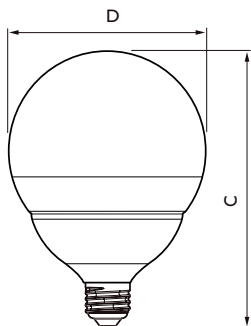

Product	D	C
CorePro LEDbulb ND 17.5-150WA67E27 840FR	77 mm	142 mm
CorePro LEDbulb ND 19-150WA67E27 827FR	77 mm	142 mm

## Schéma dimensionnel

D

D

Product	D	C
CorePro LEDbulb ND 17-120WA67E27 827FR	68 mm	132 mm
CorePro LEDbulb ND 15.5-120WA67E27 840FR	68 mm	132 mm

Product	D	C
CorePro LED Stick ND 9.5-68W T38 E27 830	37,2 mm	114,3 mm
CorePro LED Stick ND 9.5-75W T38 E27 840	37,2 mm	114,3 mm