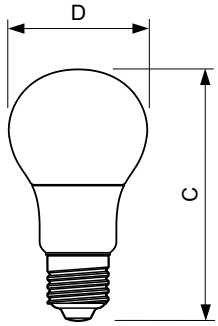

CorePro LEDbulb

Schéma dimensionnel

D

Product	D	C
CorePro LEDbulb ND 8-60W A60 E27 827	60 mm	110 mm
CorePro LEDbulb ND 7.5-60W A60 E27 840	60 mm	110 mm
CorePro LEDbulb ND 7.5-60W A60 E27 830	60 mm	110 mm
CorePro LEDbulb ND 5-40W A60 E27 830	60 mm	110 mm
CorePro LEDbulb ND 5-40W A60 E27 840	60 mm	110 mm

Product	D	C
CorePro LEDbulb ND 5.5-40W A60 B22 827	60 mm	110 mm
CorePro LEDbulb ND 8-60W A60 B22 827	60 mm	110 mm