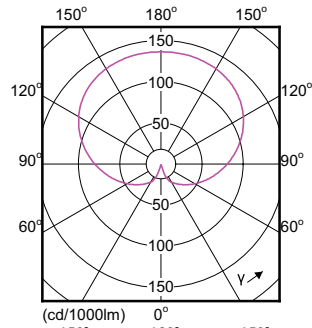

CorePro LEDbulb

Order Code	Full Product Name	Température maximale du boîtier (nom.)
49752400	CorePro LEDbulb ND 10.5-75W A60 E27 830	80 °C
58063900	LED Globe 60W G93 E27 WW FR ND 1CT/4	60 °C
58061500	LED Globe 100W G93 E27 WW FR ND 1CT/4	80 °C
56759300	LED Globe 120W G120 E27 WW 230V ND 1CT/4	76 °C
57765300	CorePro LEDbulb ND 5.5-40W A60 B22 827	75 °C
57763900	CorePro LEDbulb ND 8-60W A60 B22 827	85 °C
57761500	CorePro LEDbulb ND 11-75W A60 B22 827	80 °C
51002500	CorePro LEDbulb ND 13-100W A60 B22 827	85 °C
57755400	CorePro LEDbulb ND 8-60W A60 E27 827	85 °C
57779000	CorePro LEDbulb ND 5-40W A60 E27 840	75 °C
57776000	CorePro LEDbulb ND 7.5-60W A60 E27 840	85 °C
57993000	CorePro LEDbulb ND 5-40W A60 E27 830	75 °C
57771400	CorePro LEDbulb ND 7.5-60W A60 E27 830	85 °C
49074700	CorePro LEDbulb ND 13-100W A60 E27 827	85 °C
51032200	CorePro LEDbulb ND 10-75W A60 E27 840	80 °C
51030800	CorePro LEDbulb ND 12.5-100W A60 E27 840	85 °C
81451200	CorePro LED Stick ND 9.5-68W T38 E27 830	85 °C
81453600	CorePro LED Stick ND 9.5-75W T38 E27 840	85 °C
66216500	CorePro LEDbulb ND 17-120WA67E27 827FR	90 °C
66218900	CorePro LEDbulb ND 15.5-120WA67E27 840FR	90 °C
66220200	CorePro LEDbulb ND 19-150WA67E27 827FR	90 °C
66222600	CorePro LEDbulb ND 17.5-150WA67E27 840FR	90 °C