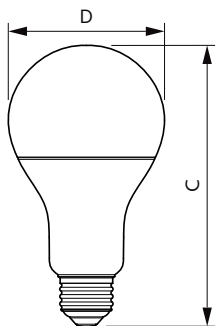

Product	D	C
CorePro LEDbulb ND 17.5-150WA67E27 840FR	77 mm	142 mm
CorePro LEDbulb ND 19-150WA67E27 827FR	77 mm	142 mm