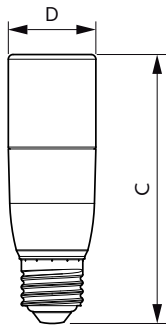

## Schéma dimensionnel

D

Product	D	C
CorePro LEDbulb ND 8-60W A60 E27 827	60 mm	110 mm
CorePro LEDbulb ND 7.5-60W A60 E27 840	60 mm	110 mm
CorePro LEDbulb ND 7.5-60W A60 E27 830	60 mm	110 mm
CorePro LEDbulb ND 5-40W A60 E27 830	60 mm	110 mm
CorePro LEDbulb ND 5-40W A60 E27 840	60 mm	110 mm

Product	D	C
CorePro LEDbulb ND 5.5-40W A60 B22 827	60 mm	110 mm
CorePro LEDbulb ND 8-60W A60 B22 827	60 mm	110 mm

Product	D	C
CorePro LEDbulb ND 13-100W A60 B22 827	60 mm	110 mm
CorePro LEDbulb ND 11-75W A60 B22 827	60 mm	110 mm

## Schéma dimensionnel

D

D

Product	D	C
CorePro LEDbulb ND 17-120WA67E27 827FR	68 mm	132 mm
CorePro LEDbulb ND 15.5-120WA67E27 840FR	68 mm	132 mm

Product	D	C
CorePro LED Stick ND 9.5-68W T38 E27 830	37,2 mm	114,3 mm
CorePro LED Stick ND 9.5-75W T38 E27 840	37,2 mm	114,3 mm