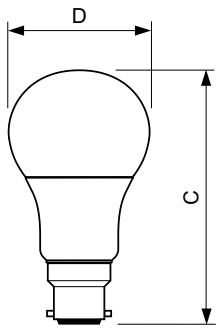

Product	D	C
CorePro LEDbulb ND 13-100W A60 B22 827	60 mm	110 mm
CorePro LEDbulb ND 11-75W A60 B22 827	60 mm	110 mm