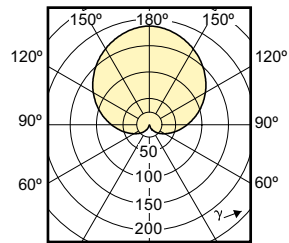

CorePro LEDbulb

Order Code	Full Product Name	Température maximale du boîtier (nom.)
49752400	CorePro LEDbulb ND 10.5-75W A60 E27 830	80 °C
58063900	LED Globe 60W G93 E27 WW FR ND 1CT/4	60 °C
58061500	LED Globe 100W G93 E27 WW FR ND 1CT/4	80 °C
56759300	LED Globe 120W G120 E27 WW 230V ND 1CT/4	76 °C
57765300	CorePro LEDbulb ND 5.5-40W A60 B22 827	75 °C
57763900	CorePro LEDbulb ND 8-60W A60 B22 827	85 °C
57761500	CorePro LEDbulb ND 11-75W A60 B22 827	80 °C
51002500	CorePro LEDbulb ND 13-100W A60 B22 827	85 °C
57755400	CorePro LEDbulb ND 8-60W A60 E27 827	85 °C
57779000	CorePro LEDbulb ND 5-40W A60 E27 840	75 °C
57776000	CorePro LEDbulb ND 7.5-60W A60 E27 840	85 °C
57993000	CorePro LEDbulb ND 5-40W A60 E27 830	75 °C
57771400	CorePro LEDbulb ND 7.5-60W A60 E27 830	85 °C
49074700	CorePro LEDbulb ND 13-100W A60 E27 827	85 °C
51032200	CorePro LEDbulb ND 10-75W A60 E27 840	80 °C
51030800	CorePro LEDbulb ND 12.5-100W A60 E27 840	85 °C
81451200	CorePro LED Stick ND 9.5-68W T38 E27 830	85 °C
81453600	CorePro LED Stick ND 9.5-75W T38 E27 840	85 °C
66216500	CorePro LEDbulb ND 17-120WA67E27 827FR	90 °C
66218900	CorePro LEDbulb ND 15.5-120WA67E27 840FR	90 °C
66220200	CorePro LEDbulb ND 19-150WA67E27 827FR	90 °C
66222600	CorePro LEDbulb ND 17.5-150WA67E27 840FR	90 °C