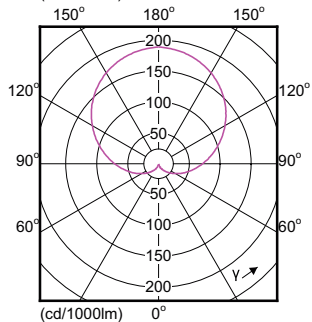

CorePro LEDbulb

Order Code	Full Product Name	Température maximale du boîtier (nom.)
49752400	CorePro LEDbulb ND 10.5-75W A60 E27 830	80 °C
58063900	LED Globe 60W G93 E27 WW FR ND 1CT/4	60 °C
58061500	LED Globe 100W G93 E27 WW FR ND 1CT/4	80 °C
56759300	LED Globe 120W G120 E27 WW 230V ND 1CT/4	76 °C
57765300	CorePro LEDbulb ND 5.5-40W A60 B22 827	75 °C
57763900	CorePro LEDbulb ND 8-60W A60 B22 827	85 °C
57761500	CorePro LEDbulb ND 11-75W A60 B22 827	80 °C
51002500	CorePro LEDbulb ND 13-100W A60 B22 827	85 °C
57755400	CorePro LEDbulb ND 8-60W A60 E27 827	85 °C
57779000	CorePro LEDbulb ND 5-40W A60 E27 840	75 °C
57776000	CorePro LEDbulb ND 7.5-60W A60 E27 840	85 °C
57993000	CorePro LEDbulb ND 5-40W A60 E27 830	75 °C
57771400	CorePro LEDbulb ND 7.5-60W A60 E27 830	85 °C
49074700	CorePro LEDbulb ND 13-100W A60 E27 827	85 °C
51032200	CorePro LEDbulb ND 10-75W A60 E27 840	80 °C
51030800	CorePro LEDbulb ND 12.5-100W A60 E27 840	85 °C
81451200	CorePro LED Stick ND 9.5-68W T38 E27 830	85 °C
81453600	CorePro LED Stick ND 9.5-75W T38 E27 840	85 °C
66216500	CorePro LEDbulb ND 17-120WA67E27 827FR	90 °C
66218900	CorePro LEDbulb ND 15.5-120WA67E27 840FR	90 °C
66220200	CorePro LEDbulb ND 19-150WA67E27 827FR	90 °C
66222600	CorePro LEDbulb ND 17.5-150WA67E27 840FR	90 °C