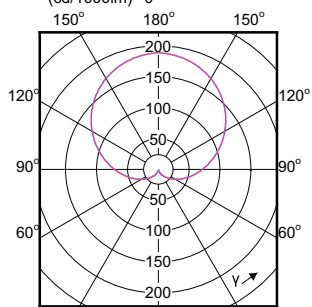

CorePro LEDbulb

Order Code	Full Product Name	Température maximale du boîtier (nom.)
49752400	CorePro LEDbulb ND 10.5-75W A60 E27 830	80 °C
58063900	LED Globe 60W G93 E27 WW FR ND 1CT/4	60 °C
58061500	LED Globe 100W G93 E27 WW FR ND 1CT/4	80 °C
56759300	LED Globe 120W G120 E27 WW 230V ND 1CT/4	76 °C
57765300	CorePro LEDbulb ND 5.5-40W A60 B22 827	75 °C
57763900	CorePro LEDbulb ND 8-60W A60 B22 827	85 °C
57761500	CorePro LEDbulb ND 11-75W A60 B22 827	80 °C
51002500	CorePro LEDbulb ND 13-100W A60 B22 827	85 °C
57755400	CorePro LEDbulb ND 8-60W A60 E27 827	85 °C
57779000	CorePro LEDbulb ND 5-40W A60 E27 840	75 °C
57776000	CorePro LEDbulb ND 7.5-60W A60 E27 840	85 °C
57993000	CorePro LEDbulb ND 5-40W A60 E27 830	75 °C
57771400	CorePro LEDbulb ND 7.5-60W A60 E27 830	85 °C
49074700	CorePro LEDbulb ND 13-100W A60 E27 827	85 °C
51032200	CorePro LEDbulb ND 10-75W A60 E27 840	80 °C
51030800	CorePro LEDbulb ND 12.5-100W A60 E27 840	85 °C
81451200	CorePro LED Stick ND 9.5-68W T38 E27 830	85 °C
81453600	CorePro LED Stick ND 9.5-75W T38 E27 840	85 °C
66216500	CorePro LEDbulb ND 17-120WA67E27 827FR	90 °C
66218900	CorePro LEDbulb ND 15.5-120WA67E27 840FR	90 °C
66220200	CorePro LEDbulb ND 19-150WA67E27 827FR	90 °C
66222600	CorePro LEDbulb ND 17.5-150WA67E27 840FR	90 °C