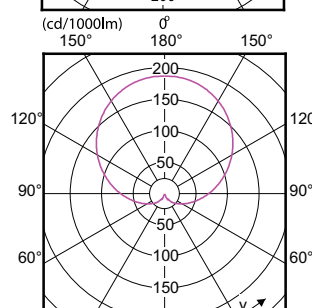

CorePro LEDbulb

Order Code	Full Product Name	Température maximale du boîtier (nom.)
49752400	CorePro LEDbulb ND 10.5-75W A60 E27 830	80 °C
58063900	LED Globe 60W G93 E27 WW FR ND 1CT/4	60 °C
58061500	LED Globe 100W G93 E27 WW FR ND 1CT/4	80 °C
56759300	LED Globe 120W G120 E27 WW 230V ND 1CT/4	76 °C
57765300	CorePro LEDbulb ND 5.5-40W A60 B22 827	75 °C
57763900	CorePro LEDbulb ND 8-60W A60 B22 827	85 °C
57761500	CorePro LEDbulb ND 11-75W A60 B22 827	80 °C
51002500	CorePro LEDbulb ND 13-100W A60 B22 827	85 °C
57755400	CorePro LEDbulb ND 8-60W A60 E27 827	85 °C
57779000	CorePro LEDbulb ND 5-40W A60 E27 840	75 °C
57776000	CorePro LEDbulb ND 7.5-60W A60 E27 840	85 °C
57993000	CorePro LEDbulb ND 5-40W A60 E27 830	75 °C
57771400	CorePro LEDbulb ND 7.5-60W A60 E27 830	85 °C
49074700	CorePro LEDbulb ND 13-100W A60 E27 827	85 °C
51032200	CorePro LEDbulb ND 10-75W A60 E27 840	80 °C
51030800	CorePro LEDbulb ND 12.5-100W A60 E27 840	85 °C
81451200	CorePro LED Stick ND 9.5-68W T38 E27 830	85 °C
81453600	CorePro LED Stick ND 9.5-75W T38 E27 840	85 °C
66216500	CorePro LEDbulb ND 17-120WA67E27 827FR	90 °C
66218900	CorePro LEDbulb ND 15.5-120WA67E27 840FR	90 °C
66220200	CorePro LEDbulb ND 19-150WA67E27 827FR	90 °C
66222600	CorePro LEDbulb ND 17.5-150WA67E27 840FR	90 °C