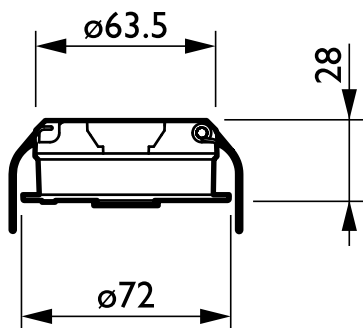

Versions

Måttskiss

Product

LRM8118/00 ACTILUME EXTENSION SENSOR

Produktinformation

UID8460 Front image

UID8450 Front image