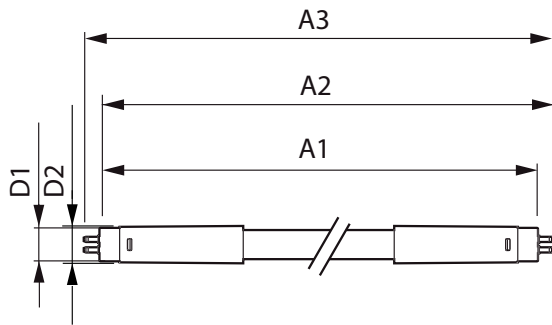

Application

- The ideal solution for demanding applications with a need for extra energy savings: office, school, retail

MASTER LEDtube InstantFit HF T5

Versions

Dimensional drawing

Product	D1	D2	A1	A2	A3
Master LEDtube HF 1200mm HO 26W 830 T5	15.2 mm	21 mm	1147.8 mm	1154.9 mm	1162 mm
Master LEDtube HF 1200mm HO 26W 840 T5	15.2 mm	21 mm	1147.8 mm	1154.9 mm	1162 mm
Master LEDtube HF 1500mm HE 20W 830 T5	15.5 mm	18.8 mm	1449 mm	1456.1 mm	1463.2 mm
Master LEDtube HF 1200mm HE 16.5W 830 T5	15.5 mm	18.8 mm	1149 mm	1156.1 mm	1163.2 mm
Master LEDtube HF 1500mm HE 20W 865 T5	15.5 mm	18.8 mm	1449 mm	1456.1 mm	1463.2 mm
Master LEDtube HF 1200mm HE 16.5W 840 T5	15.5 mm	18.8 mm	1149 mm	1156.1 mm	1163.2 mm
Master LEDtube HF 1200mm HE 16.5W 865 T5	15.5 mm	18.8 mm	1149 mm	1156.1 mm	1163.2 mm
Master LEDtube HF 1500mm HE 20W 840 T5	15.5 mm	18.8 mm	1449 mm	1456.1 mm	1463.2 mm
Master LEDtube HF 1500mm UO 36W 865 T5	15.2 mm	21 mm	1447.8 mm	1454.9 mm	1462 mm
Master LEDtube HF 1500mm UO 36W 830 T5	15.2 mm	21 mm	1447.8 mm	1454.9 mm	1462 mm
Master LEDtube HF 1500mm UO 36W 840 T5	15.2 mm	21 mm	1447.8 mm	1454.9 mm	1462 mm
Master LEDtube HF 1200mm HO 26W 865 T5	15.2 mm	21 mm	1147.8 mm	1154.9 mm	1162 mm