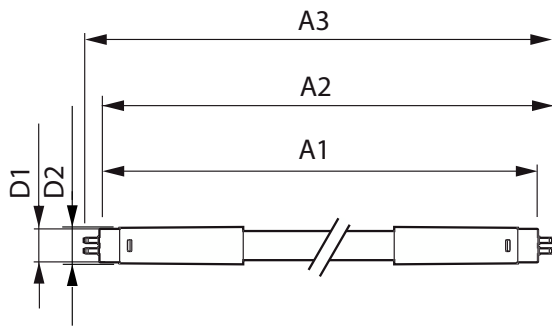

Application

- Office
- Schools
- Retail

MASTER LEDtube InstantFit HF T5

Versions

MAS LEDtube HF 1500mm 26W G5 T5 HO

LEDtube 1200mm 17W G5

Dimensional drawing

Product	D1	D2	A1	A2	A3
MAS LEDtube HF 1200mm HE 16.5W 830 T5	15.5 mm	18.8 mm	1,149 mm	1,156.1 mm	1,163.2 mm
MAS LEDtube HF 1200mm HE 16.5W 840 T5	15.5 mm	18.8 mm	1,149 mm	1,156.1 mm	1,163.2 mm
MAS LEDtube HF 1200mm HE 16.5W 865 T5	15.5 mm	18.8 mm	1,149 mm	1,156.1 mm	1,163.2 mm
MAS LEDtube HF 1200mm HO 26W 840 T5 OE	15.5 mm	19 mm	1,149 mm	1,156 mm	1,163 mm
MAS LEDtube HF 1500mm HE 20W 830 T5	15.5 mm	18.8 mm	1,449 mm	1,456.1 mm	1,463.2 mm
MAS LEDtube HF 1500mm HE 20W 840 T5	15.5 mm	18.8 mm	1,449 mm	1,456.1 mm	1,463.2 mm
MAS LEDtube HF 1500mm HE 20W 865 T5	15.5 mm	18.8 mm	1,449 mm	1,456.1 mm	1,463.2 mm
MAS LEDtube HF 1500mm HO 26W 830 T5 OE	15.5 mm	19 mm	1,449 mm	1,456 mm	1,463 mm
MAS LEDtube HF 1500mm HO 26W 840 T5 OE	15.5 mm	19 mm	1,449 mm	1,456 mm	1,463 mm
MAS LEDtube HF 1500mm HO 26W 865 T5 OE	15.5 mm	19 mm	1,449 mm	1,456 mm	1,463 mm
MAS LEDtube HF 1500mm UO 36W 840 T5	15.5 mm	19 mm	1,449 mm	1,456 mm	1,463 mm
MAS LEDtube HF 600mm HE 8W 830 T5	15.5 mm	18.8 mm	549 mm	556.1 mm	563.2 mm
MAS LEDtube HF 600mm HE 8W 840 T5	15.5 mm	18.8 mm	549 mm	556.1 mm	563.2 mm

MASTER LEDtube InstantFit HF T5

General Information	
Cap-Base	G5
Switching Cycle	50,000
Nominal lifetime	60,000 hour(s)
Light Technical	
Beam Angle (Nom)	200 degree(s)
Color rendering index (CRI)	80
LLMF At End Of Nominal Lifetime (Nom)	70 %
Operating and Electrical	
Starting Time (Nom)	0.5 s
Temperature	
Ambient temperature range	-20 °C to 45 °C
Controls and Dimming	
Dimmable	Yes - Check ballast compatibility
Mechanical and Housing	
Bulb Finish	Frosted
Bulb Shape	T5