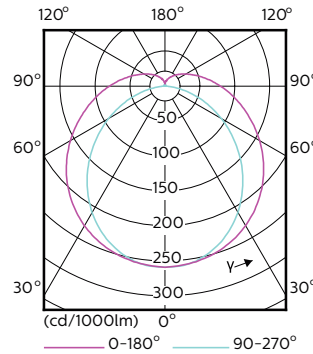

Temperature

Order Code	Full Product Name	T-Case Maximum (Nom)
929001296102	Master LEDtube HF 1500mm HO 26W 830 T5	45 °C
929001296202	Master LEDtube HF 1500mm HO 26W 840 T5	45 °C
929001296302	Master LEDtube HF 1500mm HO 26W 865 T5	45 °C
929001338302	Master LEDtube HF 1200mm HO 26W 830 T5	45 °C
929001338402	Master LEDtube HF 1200mm HO 26W 840 T5	45 °C
929001338502	Master LEDtube HF 1200mm HO 26W 865 T5	45 °C
929001346102	Master LEDtube HF 1500mm UO 36W 830 T5	45 °C
929001346202	Master LEDtube HF 1500mm UO 36W 840 T5	45 °C
929001346302	Master LEDtube HF 1500mm UO 36W 865 T5	45 °C
929002352002	Master LEDtube HF 1200mm HO 26W 830 T5 OE	55 °C
929002352102	Master LEDtube HF 1200mm HO 26W 840 T5 OE	55 °C
929002352202	Master LEDtube HF 1200mm HO 26W 865 T5 OE	55 °C
929002352302	Master LEDtube HF 1500mm HO 26W 830 T5 OE	50 °C
929002352402	Master LEDtube HF 1500mm HO 26W 840 T5 OE	50 °C
929002352502	Master LEDtube HF 1500mm HO 26W 865 T5 OE	50 °C
929001390702	Master LEDtube HF 600mm HE 8W 830 T5	65 °C
929001390802	Master LEDtube HF 600mm HE 8W 840 T5	65 °C
929001390902	Master LEDtube HF 600mm HE 8W 865 T5	65 °C
929001391002	Master LEDtube HF 1200mm HE 16.5W 830 T5	65 °C
929001391102	Master LEDtube HF 1200mm HE 16.5W 840 T5	65 °C
929001391202	Master LEDtube HF 1200mm HE 16.5W 865 T5	65 °C
929001391302	Master LEDtube HF 1500mm HE 20W 830 T5	65 °C
929001391402	Master LEDtube HF 1500mm HE 20W 840 T5	65 °C
929001391502	Master LEDtube HF 1500mm HE 20W 865 T5	65 °C