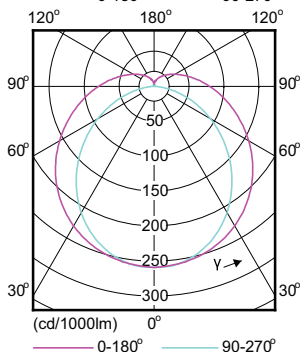

Temperature

Order Code	Full Product Name	T-Case Maximum (Nom)
929001296102	Master LEDtube HF 1500mm HO 26W 830 T5	45 °C
929001296202	Master LEDtube HF 1500mm HO 26W 840 T5	45 °C
929001296302	Master LEDtube HF 1500mm HO 26W 865 T5	45 °C
929001338302	Master LEDtube HF 1200mm HO 26W 830 T5	45 °C
929001338402	Master LEDtube HF 1200mm HO 26W 840 T5	45 °C
929001338502	Master LEDtube HF 1200mm HO 26W 865 T5	45 °C
929001346102	Master LEDtube HF 1500mm UO 36W 830 T5	45 °C
929001346202	Master LEDtube HF 1500mm UO 36W 840 T5	45 °C
929001346302	Master LEDtube HF 1500mm UO 36W 865 T5	45 °C
929002352002	Master LEDtube HF 1200mm HO 26W 830 T5 OE	55 °C
929002352102	Master LEDtube HF 1200mm HO 26W 840 T5 OE	55 °C
929002352202	Master LEDtube HF 1200mm HO 26W 865 T5 OE	55 °C
929002352302	Master LEDtube HF 1500mm HO 26W 830 T5 OE	50 °C
929002352402	Master LEDtube HF 1500mm HO 26W 840 T5 OE	50 °C
929002352502	Master LEDtube HF 1500mm HO 26W 865 T5 OE	50 °C
929001390702	Master LEDtube HF 600mm HE 8W 830 T5	65 °C
929001390802	Master LEDtube HF 600mm HE 8W 840 T5	65 °C
929001390902	Master LEDtube HF 600mm HE 8W 865 T5	65 °C
929001391002	Master LEDtube HF 1200mm HE 16.5W 830 T5	65 °C
929001391102	Master LEDtube HF 1200mm HE 16.5W 840 T5	65 °C
929001391202	Master LEDtube HF 1200mm HE 16.5W 865 T5	65 °C
929001391302	Master LEDtube HF 1500mm HE 20W 830 T5	65 °C
929001391402	Master LEDtube HF 1500mm HE 20W 840 T5	65 °C
929001391502	Master LEDtube HF 1500mm HE 20W 865 T5	65 °C