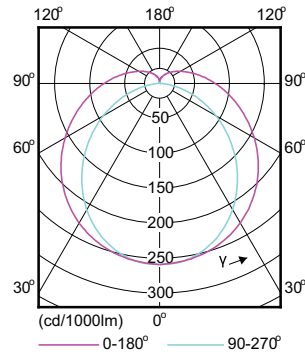

Temperature

Order Code	Full Product Name	T-Case Maximum (Nom)
929001296102	Master LEDtube HF 1500mm HO 26W 830 T5	45 °C
929001296202	Master LEDtube HF 1500mm HO 26W 840 T5	45 °C
929001296302	Master LEDtube HF 1500mm HO 26W 865 T5	45 °C
929001338302	Master LEDtube HF 1200mm HO 26W 830 T5	45 °C
929001338402	Master LEDtube HF 1200mm HO 26W 840 T5	45 °C
929001338502	Master LEDtube HF 1200mm HO 26W 865 T5	45 °C
929001346102	Master LEDtube HF 1500mm UO 36W 830 T5	45 °C
929001346202	Master LEDtube HF 1500mm UO 36W 840 T5	45 °C
929001346302	Master LEDtube HF 1500mm UO 36W 865 T5	45 °C
929002352002	Master LEDtube HF 1200mm HO 26W 830 T5 OE	55 °C
929002352102	Master LEDtube HF 1200mm HO 26W 840 T5 OE	55 °C
929002352202	Master LEDtube HF 1200mm HO 26W 865 T5 OE	55 °C
929002352302	Master LEDtube HF 1500mm HO 26W 830 T5 OE	50 °C
929002352402	Master LEDtube HF 1500mm HO 26W 840 T5 OE	50 °C
929002352502	Master LEDtube HF 1500mm HO 26W 865 T5 OE	50 °C
929001390702	Master LEDtube HF 600mm HE 8W 830 T5	65 °C
929001390802	Master LEDtube HF 600mm HE 8W 840 T5	65 °C
929001390902	Master LEDtube HF 600mm HE 8W 865 T5	65 °C
929001391002	Master LEDtube HF 1200mm HE 16.5W 830 T5	65 °C
929001391102	Master LEDtube HF 1200mm HE 16.5W 840 T5	65 °C
929001391202	Master LEDtube HF 1200mm HE 16.5W 865 T5	65 °C
929001391302	Master LEDtube HF 1500mm HE 20W 830 T5	65 °C
929001391402	Master LEDtube HF 1500mm HE 20W 840 T5	65 °C
929001391502	Master LEDtube HF 1500mm HE 20W 865 T5	65 °C