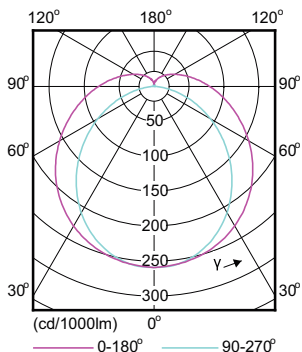

Temperature

Order Code	Full Product Name	T-Case Maximum (Nom)
929001296102	Master LEDtube HF 1500mm HO 26W 830 T5	45 °C
929001296202	Master LEDtube HF 1500mm HO 26W 840 T5	45 °C
929001296302	Master LEDtube HF 1500mm HO 26W 865 T5	45 °C
929001338302	Master LEDtube HF 1200mm HO 26W 830 T5	45 °C
929001338402	Master LEDtube HF 1200mm HO 26W 840 T5	45 °C
929001338502	Master LEDtube HF 1200mm HO 26W 865 T5	45 °C
929001346102	Master LEDtube HF 1500mm UO 36W 830 T5	45 °C
929001346202	Master LEDtube HF 1500mm UO 36W 840 T5	45 °C
929001346302	Master LEDtube HF 1500mm UO 36W 865 T5	45 °C
929002352002	Master LEDtube HF 1200mm HO 26W 830 T5 OE	55 °C
929002352102	Master LEDtube HF 1200mm HO 26W 840 T5 OE	55 °C
929002352202	Master LEDtube HF 1200mm HO 26W 865 T5 OE	55 °C
929002352302	Master LEDtube HF 1500mm HO 26W 830 T5 OE	50 °C
929002352402	Master LEDtube HF 1500mm HO 26W 840 T5 OE	50 °C
929002352502	Master LEDtube HF 1500mm HO 26W 865 T5 OE	50 °C
929001390702	Master LEDtube HF 600mm HE 8W 830 T5	65 °C
929001390802	Master LEDtube HF 600mm HE 8W 840 T5	65 °C
929001390902	Master LEDtube HF 600mm HE 8W 865 T5	65 °C
929001391002	Master LEDtube HF 1200mm HE 16.5W 830 T5	65 °C
929001391102	Master LEDtube HF 1200mm HE 16.5W 840 T5	65 °C
929001391202	Master LEDtube HF 1200mm HE 16.5W 865 T5	65 °C
929001391302	Master LEDtube HF 1500mm HE 20W 830 T5	65 °C
929001391402	Master LEDtube HF 1500mm HE 20W 840 T5	65 °C
929001391502	Master LEDtube HF 1500mm HE 20W 865 T5	65 °C