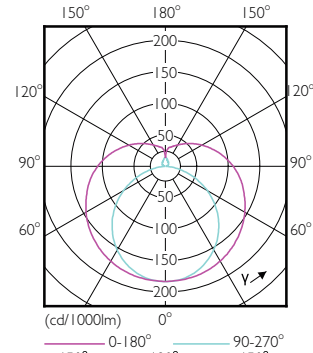

Temperature

Order Code	Full Product Name	T-Case Maximum (Nom)
929001296102	Master LEDtube HF 1500mm HO 26W 830 T5	45 °C
929001296202	Master LEDtube HF 1500mm HO 26W 840 T5	45 °C
929001296302	Master LEDtube HF 1500mm HO 26W 865 T5	45 °C
929001338302	Master LEDtube HF 1200mm HO 26W 830 T5	45 °C
929001338402	Master LEDtube HF 1200mm HO 26W 840 T5	45 °C
929001338502	Master LEDtube HF 1200mm HO 26W 865 T5	45 °C
929001346102	Master LEDtube HF 1500mm UO 36W 830 T5	45 °C
929001346202	Master LEDtube HF 1500mm UO 36W 840 T5	45 °C
929001346302	Master LEDtube HF 1500mm UO 36W 865 T5	45 °C
929002352002	Master LEDtube HF 1200mm HO 26W 830 T5 OE	55 °C
929002352102	Master LEDtube HF 1200mm HO 26W 840 T5 OE	55 °C
929002352202	Master LEDtube HF 1200mm HO 26W 865 T5 OE	55 °C
929002352302	Master LEDtube HF 1500mm HO 26W 830 T5 OE	50 °C
929002352402	Master LEDtube HF 1500mm HO 26W 840 T5 OE	50 °C
929002352502	Master LEDtube HF 1500mm HO 26W 865 T5 OE	50 °C
929001390702	Master LEDtube HF 600mm HE 8W 830 T5	65 °C
929001390802	Master LEDtube HF 600mm HE 8W 840 T5	65 °C
929001390902	Master LEDtube HF 600mm HE 8W 865 T5	65 °C
929001391002	Master LEDtube HF 1200mm HE 16.5W 830 T5	65 °C
929001391102	Master LEDtube HF 1200mm HE 16.5W 840 T5	65 °C
929001391202	Master LEDtube HF 1200mm HE 16.5W 865 T5	65 °C
929001391302	Master LEDtube HF 1500mm HE 20W 830 T5	65 °C
929001391402	Master LEDtube HF 1500mm HE 20W 840 T5	65 °C
929001391502	Master LEDtube HF 1500mm HE 20W 865 T5	65 °C