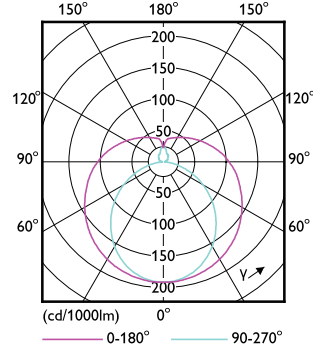

Temperature

Order Code	Full Product Name	T-Case Maximum (Nom)
929001296102	Master LEDtube HF 1500mm HO 26W 830 T5	45 °C
929001296202	Master LEDtube HF 1500mm HO 26W 840 T5	45 °C
929001296302	Master LEDtube HF 1500mm HO 26W 865 T5	45 °C
929001338302	Master LEDtube HF 1200mm HO 26W 830 T5	45 °C
929001338402	Master LEDtube HF 1200mm HO 26W 840 T5	45 °C
929001338502	Master LEDtube HF 1200mm HO 26W 865 T5	45 °C
929001346102	Master LEDtube HF 1500mm UO 36W 830 T5	45 °C
929001346202	Master LEDtube HF 1500mm UO 36W 840 T5	45 °C
929001346302	Master LEDtube HF 1500mm UO 36W 865 T5	45 °C
929002352002	Master LEDtube HF 1200mm HO 26W 830 T5 OE	55 °C
929002352102	Master LEDtube HF 1200mm HO 26W 840 T5 OE	55 °C
929002352202	Master LEDtube HF 1200mm HO 26W 865 T5 OE	55 °C
929002352302	Master LEDtube HF 1500mm HO 26W 830 T5 OE	50 °C
929002352402	Master LEDtube HF 1500mm HO 26W 840 T5 OE	50 °C
929002352502	Master LEDtube HF 1500mm HO 26W 865 T5 OE	50 °C
929001390702	Master LEDtube HF 600mm HE 8W 830 T5	65 °C
929001390802	Master LEDtube HF 600mm HE 8W 840 T5	65 °C
929001390902	Master LEDtube HF 600mm HE 8W 865 T5	65 °C
929001391002	Master LEDtube HF 1200mm HE 16.5W 830 T5	65 °C
929001391102	Master LEDtube HF 1200mm HE 16.5W 840 T5	65 °C
929001391202	Master LEDtube HF 1200mm HE 16.5W 865 T5	65 °C
929001391302	Master LEDtube HF 1500mm HE 20W 830 T5	65 °C
929001391402	Master LEDtube HF 1500mm HE 20W 840 T5	65 °C
929001391502	Master LEDtube HF 1500mm HE 20W 865 T5	65 °C