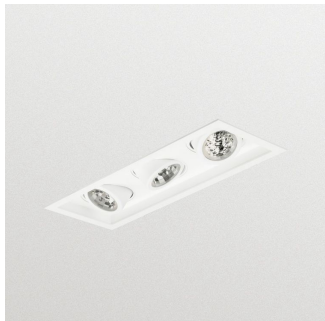

StoreFlux gen3 rim

Versions

StoreFlux GD603B recessed rim
LED gridlight

Product details

IPDP_GD601Bi_0003-Detail
photo