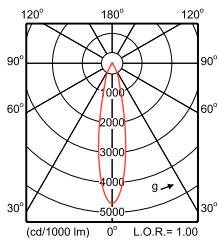

Initial Performance (IEC Compliant)

Order Code	Full Product Name	Initial LED luminaire efficacy	Initial	
			luminous flux	input power
910500458190	GD601B LED17S/830 PSU-E MB WH-WH	118.05555555555556 lm/W	1700 lm	14.4 W
910500458191	GD601B LED27S/830 PSU-E MB WH-WH	120 lm/W	2700 lm	22.5 W
910500458192	GD601B LED39S/830 PSU-E MB WH-WH	123.80952380952381 lm/W	3900 lm	31.5 W
910500458291	GD601B LED12S/830 PSU-E MB WH-WH	120 lm/W	1200 lm	10 W
910500458292	GD601B LED20S/830 PSU-E NB WH-WH	102.0408163265306 lm/W	2000 lm	19.6 W
910500458193	GD602B LED17S/830 PSU-E MB WH-WH	118.05555555555556 lm/W	3400 lm	13.8 W
910500458194	GD602B LED27S/830 PSU-E MB WH-WH	120 lm/W	5400 lm	23.5 W

Order Code	Full Product Name	Initial LED luminaire efficacy	Initial	
			luminous flux	input power
910500458195	GD602B LED39S/830 PSU-E MB WH-WH	123.80952380952381 lm/W	7800 lm	32 W
910500458293	GD602B LED12S/830 PSU-E MB WH-WH	120 lm/W	2400 lm	10.2 W
910500458294	GD602B LED20S/830 PSU-E NB WH-WH	102.0408163265306 lm/W	4000 lm	21 W
910500458296	GD603B LED17S/830 PSU-E MB WH-WH	118.05555555555556 lm/W	5100 lm	13.8 W
910500458298	GD603B LED27S/830 PSU-E MB WH-WH	120 lm/W	8100 lm	23.5 W
910500458299	GD603B LED39S/830 PSU-E MB WH-WH	123.80952380952381 lm/W	11700 lm	32 W

Polar Wide Diagrams

IFPS_GD601B 1xLED12S/827 MB-Polar Normal
(separate)