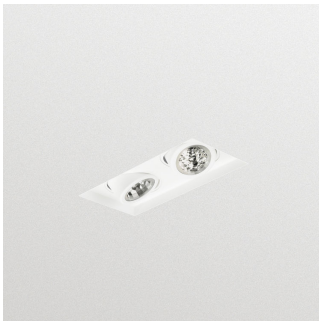

StoreFlux gen3 rimless

Beam angle	LED12S/17S/27S/39S: 29 and 35°, LED11S/20S: 10°
Luminous flux (at 3000 K)	LED11S: 1100 lm LED12S: 1200 lm LED20S: 2000 lm LED17S: 1700 lm LED27S: 2700 lm LED39S: 3900 lm
Correlated Color Temperature	2700, 3000 or 4000 K and CrispWhite
Color Rendering Index	80 90 (light color 930) >95 (CRW)
Median useful life L70B50	70,000 hours
Median useful life L80B50	50,000 hours
Median useful life L90B50	25,000 hours
Driver failure rate	1% per 5000 hours
Average ambient temperature	+25 °C

Operating temperature range	+10 to +35 °C
Driver	Separate
Mains voltage	230 or 240 V / 50-60 Hz
Dimming	DALI
Material	Housing: aluminum, steel Front glass: acrylic
Color	White (WH-WH) Housing, heads and rim can have different color combinations (WH-WH, BK-BK, GR-BK, WH-BK)
Optical cover	Acrylic
Connection	Push-in connector; 3-pole push-in with loop-through (CU3); 5-pole push-in with loop-through (CU5)
Cable options	0.5 m cable with 3-pole Wieland / Adels plug (CW); 0.5 m cable with 3-pole Wieland / Adels plug & lock (CW-L); 1 m cable with external BST14 DALI connector (C1KBST2)
Maintenance	Replaceable light engines and driver
Installation	Directly into the ceiling after installing installation frame
Accessories	Installation frames (ZD51*B CFRM-RML) to be ordered separately
Remarks:	Optical unit tiltable over 30° 360° rotation of the optical unit

Versions

StoreFlux GD612B recessed rimless LED gridlight