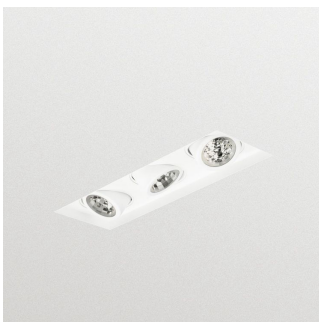

StoreFlux GD613B recessed rimless LED gridlight