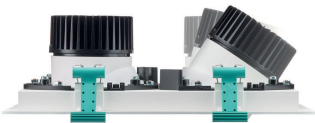

StoreFlux gen3 rimless

Product details

IPDP_GD601Bi_0003-Detail photo

IPDP_GD601Bi_0005-Detail photo

Accessories

Installation frame

Ordercode 910500452723

Installation frame

Ordercode 910500452724

Installation frame

Ordercode 910500452725