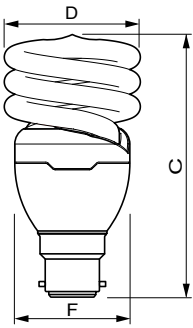

TORNADO

Versions

Dimensional drawing

Product	D (max)	C (max)	F (max)
TORNADO 20W WW E27 220-240V 1PF/6	56.5 mm	111.5 mm	47 mm
TORNADO 20W CDL E27 220-240V 1PF/6	56.5 mm	111.5 mm	47 mm

Product	D (max)	C (max)	F (max)
TORNADO 24W CDL B22 220-240V 1PF/6	61.5 mm	117 mm	50.5 mm
TORNADO 24W WW B22 220-240V 1PF/6	61.5 mm	117 mm	50.5 mm

TORNADO

Dimensional drawing

Product	D (max)	C (max)	F (max)
TORNADO 15W CDL E27 220-240V 1PF/6	51.5 mm	107.5 mm	42.5 mm
TORNADO 15W WW E27 220-240V 1PF/6	51.5 mm	107.5 mm	42.5 mm

Product	D (max)	C (max)	F (max)
TORNADO 20W CDL B22 220-240V 1PF/6	56.5 mm	110.0 mm	47 mm
TORNADO 20W WW B22 220-240V 1PF/6	56.5 mm	110.0 mm	47 mm

Product	D (max)	C (max)	F (max)
TORNADO 24W WW E27 220-240V 1PF/6	61.5 mm	118.5 mm	50.5 mm
TORNADO 24W CDL E27 220-240V 1PF/6	61.5 mm	118.5 mm	50.5 mm

Product	D (max)	C (max)	F (max)
TORNADO 15W WW B22 220-240V 1PF/6	51.5 mm	106.0 mm	42.5 mm
TORNADO 15W CDL B22 220-240V 1PF/6	51.5 mm	106.0 mm	42.5 mm