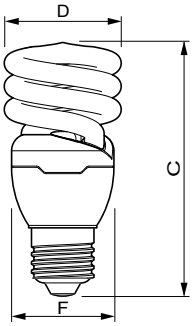

TORNADO

Versions

Dimensional drawing

Product	D (max)	C (max)	F (max)
TORNADO 20W WW E27 220-240V 1PF/6	56.5 mm	111.5 mm	47 mm
TORNADO 20W CDL E27 220-240V 1PF/6	56.5 mm	111.5 mm	47 mm

Product	D (max)	C (max)	F (max)
TORNADO 24W CDL B22 220-240V 1PF/6	61.5 mm	117 mm	50.5 mm
TORNADO 24W WW B22 220-240V 1PF/6	61.5 mm	117 mm	50.5 mm

TORNADO

Dimensional drawing

Product	D (max)	C (max)	F (max)
TORNADO 15W CDL E27 220-240V 1PF/6	51.5 mm	107.5 mm	42.5 mm
TORNADO 15W WW E27 220-240V 1PF/6	51.5 mm	107.5 mm	42.5 mm

Product	D (max)	C (max)	F (max)
TORNADO 20W CDL B22 220-240V 1PF/6	56.5 mm	110.0 mm	47 mm
TORNADO 20W WW B22 220-240V 1PF/6	56.5 mm	110.0 mm	47 mm

Product	D (max)	C (max)	F (max)
TORNADO 24W WW E27 220-240V 1PF/6	61.5 mm	118.5 mm	50.5 mm
TORNADO 24W CDL E27 220-240V 1PF/6	61.5 mm	118.5 mm	50.5 mm

Product	D (max)	C (max)	F (max)
TORNADO 15W WW B22 220-240V 1PF/6	51.5 mm	106.0 mm	42.5 mm
TORNADO 15W CDL B22 220-240V 1PF/6	51.5 mm	106.0 mm	42.5 mm