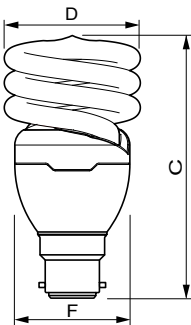

20W, B22

TORNADO

Versions

23W, B22

Dimensional drawing

Product	D (max)	C (max)	F (max)
TORNADO 15W WW E27 220-240V 1PF/6	51.5 mm	107.5 mm	42.5 mm
TORNADO 15W CDL E27 220-240V 1PF/6	51.5 mm	107.5 mm	42.5 mm

Product	D (max)	C (max)	F (max)
TORNADO 24W CDL B22 220-240V 1PF/6	61.5 mm	117 mm	50.5 mm
TORNADO 24W WW B22 220-240V 1PF/6	61.5 mm	117 mm	50.5 mm

Product	D (max)	C (max)	F (max)
TORNADO 20W CDL B22 220-240V 1PF/6	56.5 mm	110.0 mm	47 mm
TORNADO 20W WW B22 220-240V 1PF/6	56.5 mm	110.0 mm	47 mm

TORNADO

Dimensional drawing

Product	D (max)	C (max)	F (max)
TORNADO 15W CDL B22 220-240V 1PF/6	51.5 mm	106.0 mm	42.5 mm
TORNADO 15W WW B22 220-240V 1PF/6	51.5 mm	106.0 mm	42.5 mm

Product	D (max)	C (max)	F (max)
TORNADO 24W CDL E27 220-240V 1PF/6	61.5 mm	118.5 mm	50.5 mm
TORNADO 24W WW E27 220-240V 1PF/6	61.5 mm	118.5 mm	50.5 mm

Product	D (max)	C (max)	F (max)
TORNADO 20W CDL E27 220-240V 1CT/12	56.5 mm	111.5 mm	47 mm
TORNADO 20W CDL E27 220-240V 1PF/6	56.5 mm	111.5 mm	47 mm
TORNADO 20W WW E27 220-240V 1PF/6	56.5 mm	111.5 mm	47 mm