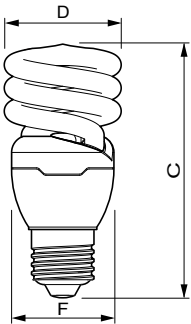

20W, B22

TORNADO

Versions

23W, B22

Dimensional drawing

Product	D (max)	C (max)	F (max)
TORNADO 15W WW E27 220-240V 1PF/6	51.5 mm	107.5 mm	42.5 mm
TORNADO 15W CDL E27 220-240V 1PF/6	51.5 mm	107.5 mm	42.5 mm

Product	D (max)	C (max)	F (max)
TORNADO 24W CDL B22 220-240V 1PF/6	61.5 mm	117 mm	50.5 mm
TORNADO 24W WW B22 220-240V 1PF/6	61.5 mm	117 mm	50.5 mm

Product	D (max)	C (max)	F (max)
TORNADO 20W CDL B22 220-240V 1PF/6	56.5 mm	110.0 mm	47 mm
TORNADO 20W WW B22 220-240V 1PF/6	56.5 mm	110.0 mm	47 mm

TORNADO

Dimensional drawing

Product	D (max)	C (max)	F (max)
TORNADO 15W CDL B22 220-240V 1PF/6	51.5 mm	106.0 mm	42.5 mm
TORNADO 15W WW B22 220-240V 1PF/6	51.5 mm	106.0 mm	42.5 mm

Product	D (max)	C (max)	F (max)
TORNADO 24W CDL E27 220-240V 1PF/6	61.5 mm	118.5 mm	50.5 mm
TORNADO 24W WW E27 220-240V 1PF/6	61.5 mm	118.5 mm	50.5 mm

Product	D (max)	C (max)	F (max)
TORNADO 20W CDL E27 220-240V 1CT/12	56.5 mm	111.5 mm	47 mm
TORNADO 20W CDL E27 220-240V 1PF/6	56.5 mm	111.5 mm	47 mm
TORNADO 20W WW E27 220-240V 1PF/6	56.5 mm	111.5 mm	47 mm