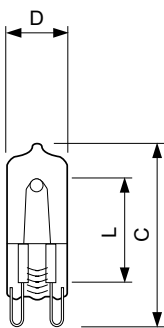

## Dimensional drawing

CAP 60W G9 230V CL

Product	D	C
ESS Capsule 60W G9 230V CL 1CT/50	12.75 mm	44.6 mm