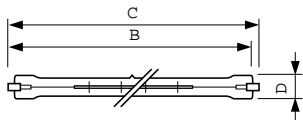

Plusline Large

Dimensional drawing

Product	D (max)	B (max)	B	B (min)	C (max)
Plusline L 1500W R7s 230V 1CT/10	11 mm	252.3 mm	250.7 mm	249.1 mm	254.1 mm
Plusline L 1000W R7s 240V 1CT/10	11 mm	187.3 mm	185.7 mm	184.1 mm	189.1 mm
Plusline L 1000W R7s 230V 1CT/10	11 mm	187.3 mm	185.7 mm	184.1 mm	189.1 mm
Plusline L 1000W R7s 230V 1CT/10	11 mm	187.3 mm	185.7 mm	184.1 mm	189.1 mm

Product	D (max)	C (max)
Plusline L 500W 240-250V CL 1SL/4X50CT	12.75 mm	185.7 mm

General Information

Cap-Base	R7S
Rated Lifetime (Hours)	2000 h

Mechanical and Housing

Bulb Finish	Clear

Approval and Application

Order Code	Full Product Name	Energy Consumption kWh/1000 h	Energy Efficiency Label (EEL)
923880345799	Plusline L 500W 240-250V CL 1SL/4X50CT	-	E
923932143241	Plusline L 1000W R7s 230V 1CT/10	1000 kWh	C
923932143293	Plusline L 1000W R7s 230V 1CT/10	1000 kWh	C

Order Code	Full Product Name	Energy Consumption kWh/1000 h	Energy Efficiency Label (EEL)
923932145741	Plusline L 1000W R7s 240V 1CT/10	1000 kWh	B
923932243241	Plusline L 1500W R7s 230V 1CT/10	1500 kWh	C

Operating and Electrical

Order Code	Full Product Name	Lamp Current (Nom)	Voltage (Nom)	Power (Rated) (Nom)	Starting Time (Nom)	Warm Up Time To 60% Light (Nom)
923880345799	Plusline L 500W 240-250V CL 1SL/4X50CT	-	240-250 V	500 W	-	-
923932143241	Plusline L 1000W R7s 230V 1CT/10	4.35 A	230 V	1000 W	0.0 s	instant full light
923932143293	Plusline L 1000W R7s 230V 1CT/10	4.35 A	230 V	1000 W	0.0 s	instant full light
923932145741	Plusline L 1000W R7s 240V 1CT/10	4.17 A	240 V	1000.0 W	0.0 s	instant full light