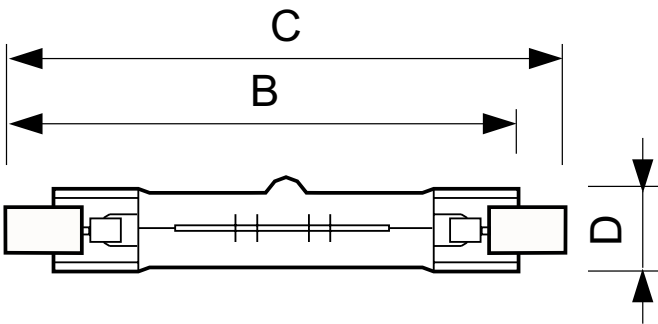

Plusline Compact

Versions

R7s/10, T11/T12

Dimensional drawing

Product

Plusline C 100W R7s 240V 1BC/10

Plusline C 100W R7s 230V 1CT/10X10F

Plusline C 150W R7s 230V 1CT/10X10F

Plusline C 150W R7s 240V 1BC/12