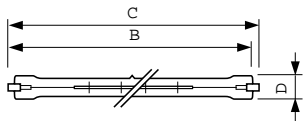

## Dimensional drawing

Product	D (max)	C (max)
PLUS PRO S 1000W 240-250V CL 1SL	12.75 mm	114.2 mm

Product	D (max)	B (max)	B	B (min)	C (max)
Plusline S 500W R7s 230V 1CT/10X10F	12 mm	115.8 mm	114.2 mm	112.6 mm	117.6 mm
Plusline S 300W R7s 240V 1BC/10	12 mm	115.8 mm	114.2 mm	112.6 mm	117.6 mm
PLUS PRO S 500W R7s 230V 1CT/50	12 mm	115.8 mm	114.2 mm	112.6 mm	117.6 mm
Plusline S 300W R7s 230V 1CT/10X10F	12 mm	115.8 mm	114.2 mm	112.6 mm	117.6 mm
Plusline S 300W R7s 230V 1CT/10X10F	12 mm	115.8 mm	114.2 mm	112.6 mm	117.6 mm
Plusline S 200W R7s 230V 1CT/10X10F	12 mm	115.8 mm	114.2 mm	112.6 mm	117.6 mm
Plusline S 500W R7s 240V 1BC/12	12 mm	115.8 mm	114.2 mm	112.6 mm	117.6 mm
Plusline S 500W R7s 240V 1CT/10X10F	12 mm	115.8 mm	114.2 mm	112.6 mm	117.6 mm
Plusline S 200W R7s 240V 1BC/10	12 mm	115.8 mm	114.2 mm	112.6 mm	117.6 mm
Plusline S 500W R7s 230V 1CT/10X10F	12 mm	115.8 mm	114.2 mm	112.6 mm	117.6 mm
PLUS PRO S 500W R7s 230V T3 CL 1BC	12 mm	115.8 mm	114.2 mm	112.6 mm	117.6 mm