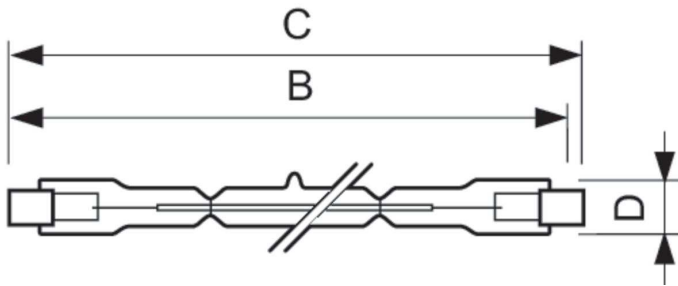

Dimensional drawing

Product	D (max)	B (max)	B	B (min)	C (max)
PLUS PRO S 500W R7s 230V 1CT/50	12 mm	115.8 mm	114.2 mm	112.6 mm	117.6 mm
PLUS PRO S 500W R7s 230V T3 CL 1BC	12 mm	115.8 mm	114.2 mm	112.6 mm	117.6 mm
Plusline S 200W R7s 230V 1CT/10X10F	12 mm	115.8 mm	114.2 mm	112.6 mm	117.6 mm
Plusline S 200W R7s 240V 1BC/10	12 mm	115.8 mm	114.2 mm	112.6 mm	117.6 mm
Plusline S 300W R7s 230V 1CT/10X10F	12 mm	115.8 mm	114.2 mm	112.6 mm	117.6 mm
Plusline S 300W R7s 230V 1CT/10X10F	12 mm	115.8 mm	114.2 mm	112.6 mm	117.6 mm
Plusline S 300W R7s 240V 1BC/10	12 mm	115.8 mm	114.2 mm	112.6 mm	117.6 mm
Plusline S 500W R7s 230V 1CT/10X10F	12 mm	115.8 mm	114.2 mm	112.6 mm	117.6 mm
Plusline S 500W R7s 230V 1CT/10X10F	12 mm	115.8 mm	114.2 mm	112.6 mm	117.6 mm
Plusline S 500W R7s 240V 1BC/12	12 mm	115.8 mm	114.2 mm	112.6 mm	117.6 mm

Product	D (max)	C (max)
PLUS PRO S 1000W 240-250V CL 1SL	12.75 mm	114.2 mm

Plusline Small

General Information

Rated Lifetime (Hours)	2,000 hour(s)
Operating Position	UNIVERSAL

Mechanical and Housing

Bulb Finish	Clear
-------------	-------