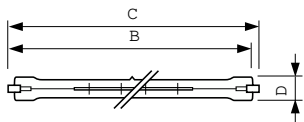

Plusline Small

Versions

LPPR HLINEAR 0001

Dimensional drawing

Product	D (max)	B (max)	B	B (min)	C (max)
PLUS PRO S 500W R7s 230V 1CT/50	12 mm	115.8 mm	114.2 mm	112.6 mm	117.6 mm
PLUS PRO S 500W R7s 230V T3 CL 1BC	12 mm	115.8 mm	114.2 mm	112.6 mm	117.6 mm
Plusline S 200W R7s 230V 1CT/10X10F	12 mm	115.8 mm	114.2 mm	112.6 mm	117.6 mm
Plusline S 200W R7s 240V 1BC/10	12 mm	115.8 mm	114.2 mm	112.6 mm	117.6 mm
Plusline S 300W R7s 230V 1CT/10X10F	12 mm	115.8 mm	114.2 mm	112.6 mm	117.6 mm
Plusline S 300W R7s 230V 1CT/10X10F	12 mm	115.8 mm	114.2 mm	112.6 mm	117.6 mm
Plusline S 300W R7s 240V 1BC/10	12 mm	115.8 mm	114.2 mm	112.6 mm	117.6 mm
Plusline S 500W R7s 230V 1CT/10X10F	12 mm	115.8 mm	114.2 mm	112.6 mm	117.6 mm
Plusline S 500W R7s 230V 1CT/10X10F	12 mm	115.8 mm	114.2 mm	112.6 mm	117.6 mm
Plusline S 500W R7s 240V 1BC/12	12 mm	115.8 mm	114.2 mm	112.6 mm	117.6 mm

Product	D (max)	C (max)
PLUS PRO S 1000W 240-250V CL 1SL	12.75 mm	114.2 mm