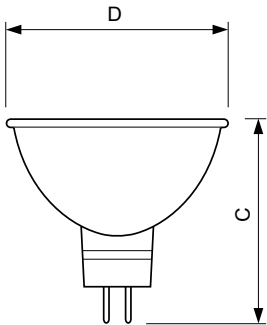

Application

- Shops, hotels and restaurants

Essential LV MR16

Dimensional drawing

Product			
Ess MR16 35W GU5.3 12V 36D 1CT/10X5F			
Ess MR16 50W GU5.3 12V 36D 1CT/10X5F	51 mm	46 mm	

Approval and Application	
Energy Efficiency Label (EEL)	B
Controls and Dimming	
Dimmable	Yes
Operating and Electrical	
Voltage (Nom)	12 V
Starting Time (Nom)	0.0 s
General Information	
Cap-Base	GU5.3
Nominal Lifetime (Nom)	2000 h
Operating Position	UNIVERSAL
Rated Lifetime (Hours)	2000 h
Switching Cycle	8000X
Light Technical	
Beam Angle (Nom)	36 °
Correlated Colour Temperature (Nom)	3000 K
Colour Rendering Index (Nom)	100
Rated Beam Angle	36 °
Mechanical and Housing	
Bulb Shape	MR16