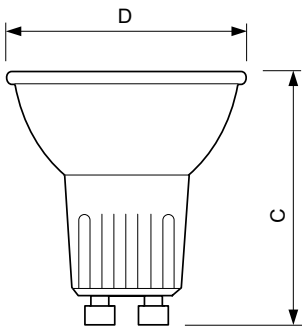

Application

- Shops, hotels and restaurants

Essential MV MR16 Alu

Versions

GZ10, MR16

50W, GU10, MR16

20W/25W35W/40W, GU10

Dimensional drawing

Product	D (max)	C (max)
ESS MR16 ESS 35W GU10 240V 50D 4CT/5	50.7 mm	46 mm
ESS MR16 ESS 50W GU10 240V 60D 2PF/6	50.7 mm	46 mm
ESS MR16 Alu 50W GU10 240V 36D 2CT/6	51 mm	51 mm
ESS MR16 Alu 50W GU10 240V 36D 4CT/5	51 mm	51 mm
ESS MR16 Alu 50W GU10 230V 36D 1CT	51 mm	51 mm
ESS MR16 50W GU10 240V 60D 4CT/5	50.7 mm	47.5 mm
ESS MR16 ESS 35W GU10 240V 50D 2CT/6	50.7 mm	46 mm