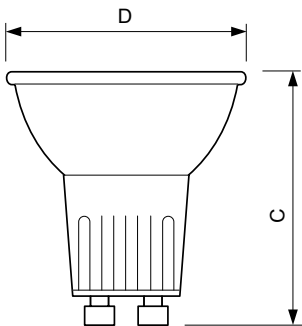

Application

- Shops, hotels and restaurants

Essential MV MR16 Alu

Versions

GZ10, MR16

50W, GU10, MR16

20W/25W35W/40W, GU10

Dimensional drawing

Product	D (max)	C (max)
ESS MR16 ESS 35W GU10 240V 50D 4CT/5	50.7 mm	46 mm
ESS MR16 ESS 50W GU10 240V 60D 2PF/6	50.7 mm	46 mm
ESS MR16 Alu 50W GU10 240V 36D 2CT/6	51 mm	51 mm
ESS MR16 Alu 50W GU10 240V 36D 4CT/5	51 mm	51 mm
ESS MR16 Alu 50W GU10 230V 36D 1CT	51 mm	51 mm
ESS MR16 50W GU10 240V 60D 4CT/5	50.7 mm	47.5 mm
ESS MR16 ESS 35W GU10 240V 50D 2CT/6	50.7 mm	46 mm