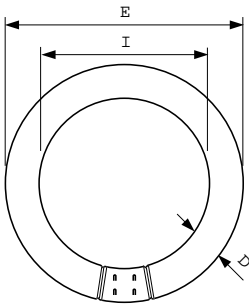

TL-E LIFEMAX Standard Colours

Versions

Dimensional drawing

Product	D (max)	D (min)	E (min)	E (max)	I (min)	I (max)
TL-E 40W/ 54-765 1CT/20	30.9 mm	27.1 mm	393.7 mm	406.4 mm	341.0 mm	347.7 mm
TL-E 32W/ 54-765 1CT/20	30.9 mm	27.1 mm	299.0 mm	303.5 mm	241.0 mm	246.0 mm
TL-E 22W/ 54-765 1CT/20	30.9 mm	26.2 mm	205.0 mm	213.5 mm	149.1 mm	155.6 mm