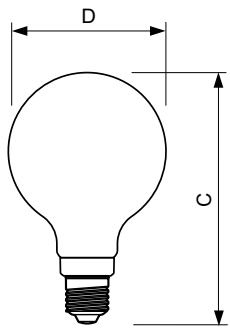

Application

- Perfect for decorative installations
- Domestic applications
- Hospitality: restaurants and hotels

Classic filament LEDbulbs

Versions

Dimensional drawing

D

Product	D	C
LEDClas 7.5-60W A60 E27 2000K GOLD APR	60 mm	112 mm