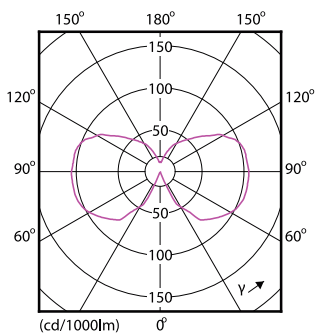

Classic filament LEDbulbs

Approval and Application

Energy Efficiency Label (EEL) A+

Controls and Dimming

Dimmable Yes

Operating and Electrical

Input Frequency 50 to 60 Hz

Voltage (Nom) 220-240 V

Wattage Equivalent 60 W

Starting Time (Nom) 0.5 s

General Information

Cap-Base E27

Nominal Lifetime (Nom) 15000 h

Switching Cycle 20000X

Light Technical

Colour Code 820

Correlated Colour Temperature (Nom) 2000 K

Colour Rendering Index (Nom) 80

Llmf At End Of Nominal Lifetime (Nom) 70 %

Mechanical and Housing

Bulb Finish Gold Clear

Approval and Application

Order Code	Full Product Name	Energy Consumption kWh/1000 h
929001228108	LEDClA 7.5-60W A60 E27 2000K GOLD APR	8 kWh
929001229108	LEDClassic 7-60W G120 E27 2000K GOLD APR	7 kWh

Operating and Electrical

Order Code	Full Product Name	Power (Rated) (Nom)
929001228108	LEDClA 7.5-60W A60 E27 2000K GOLD APR	7.5 W

Order Code	Full Product Name	Power (Rated) (Nom)
929001229108	LEDClassic 7-60W G120 E27 2000K GOLD APR	7 W

Light Technical

Order Code	Full Product Name	Luminous Flux (Nom)
929001228108	LEDClA 7.5-60W A60 E27 2000K GOLD APR	600 lm

Order Code	Full Product Name	Luminous Flux (Nom)
929001229108	LEDClassic 7-60W G120 E27 2000K GOLD APR	630 lm

Mechanical and Housing

Order Code	Full Product Name	Bulb Shape
929001228108	LEDClA 7.5-60W A60 E27 2000K GOLD APR	A60
929001229108	LEDClassic 7-60W G120 E27 2000K GOLD APR	G120