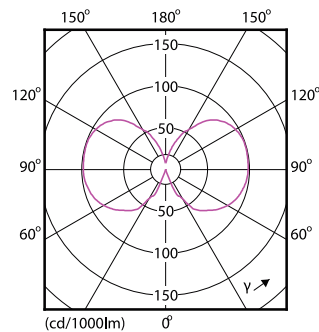

Classic filament LEDbulbs

Approval and Application

Energy Efficiency Label (EEL) A+

Controls and Dimming

Dimmable Yes

Operating and Electrical

Input Frequency 50 to 60 Hz

Voltage (Nom) 220-240 V

Wattage Equivalent 60 W

Starting Time (Nom) 0.5 s

General Information

Cap-Base E27

Nominal Lifetime (Nom) 15000 h

Switching Cycle 20000X

Light Technical

Colour Code 820

Correlated Colour Temperature (Nom) 2000 K

Colour Rendering Index (Nom) 80

Llmf At End Of Nominal Lifetime (Nom) 70 %

Mechanical and Housing

Bulb Finish Gold Clear

Approval and Application

Order Code	Full Product Name	Energy Consumption kWh/1000 h
929001228108	LEDClA 7.5-60W A60 E27 2000K GOLD APR	8 kWh
929001229108	LEDClassic 7-60W G120 E27 2000K GOLD APR	7 kWh

Operating and Electrical

Order Code	Full Product Name	Power (Rated) (Nom)
929001228108	LEDClA 7.5-60W A60 E27 2000K GOLD APR	7.5 W

Order Code	Full Product Name	Power (Rated) (Nom)
929001229108	LEDClassic 7-60W G120 E27 2000K GOLD APR	7 W

Light Technical

Order Code	Full Product Name	Luminous Flux (Nom)
929001228108	LEDClA 7.5-60W A60 E27 2000K GOLD APR	600 lm

Order Code	Full Product Name	Luminous Flux (Nom)
929001229108	LEDClassic 7-60W G120 E27 2000K GOLD APR	630 lm

Mechanical and Housing

Order Code	Full Product Name	Bulb Shape
929001228108	LEDClA 7.5-60W A60 E27 2000K GOLD APR	A60
929001229108	LEDClassic 7-60W G120 E27 2000K GOLD APR	G120