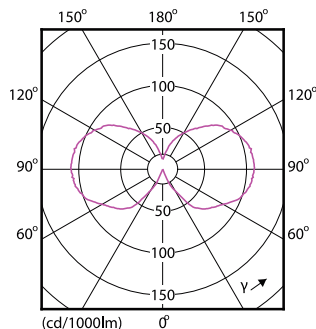

Order Code	Full Product Name	Dimmable
929001229108	LEDClassic 7-60W G120 E27 2000K GOLD APR	Yes
929001237108	LEDClassic 4-50W A60 E27 WW CL ND APR	No

Operating and Electrical

Order Code	Full Product Name	Wattage Equivalent	Power (Rated) (Nom)
929001228008	LEDClassic 7.5-70W A60 E27 WW CL D APR	70 W	7.5 W
929001228108	LEDClA 7.5-60W A60 E27 2000K GOLD APR	60 W	7.5 W

Order Code	Full Product Name	Wattage Equivalent	Power (Rated) (Nom)
929001229108	LEDClassic 7-60W G120 E27 2000K GOLD APR	60 W	7 W
929001237108	LEDClassic 4-50W A60 E27 WW CL ND APR	50 W	4 W

Light Technical

Order Code	Full Product Name	Colour Code	Correlated Colour	
			Temperature (Nom)	Luminous Flux (Nom)
929001228008	LEDClassic 7.5-70W A60 E27 WW CL D APR	827	2700 K	806 lm
929001228108	LEDClA 7.5-60W A60 E27 2000K GOLD APR	820	2000 K	600 lm

Order Code	Full Product Name	Colour Code	Correlated Colour	
			Temperature (Nom)	Luminous Flux (Nom)
929001229108	LEDClassic 7-60W G120 E27 2000K GOLD APR	820	2000 K	630 lm
929001237108	LEDClassic 4-50W A60 E27 WW CL ND APR	827	2700 K	470 lm

Mechanical and Housing

Order Code	Full Product Name	Bulb Finish	Bulb Shape
929001228008	LEDClassic 7.5-70W A60 E27 WW CL D APR	Clear	A60
929001228108	LEDClA 7.5-60W A60 E27 2000K GOLD APR	Gold Clear	A60
929001229108	LEDClassic 7-60W G120 E27 2000K GOLD APR	Gold Clear	G120
929001237108	LEDClassic 4-50W A60 E27 WW CL ND APR	Clear	A60