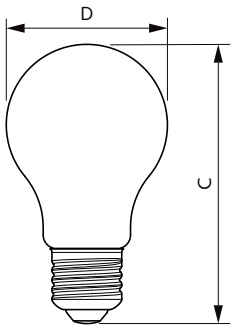

Classic filament LEDbulbs

Dimensional drawing

D

Product	D	C
LEDClassic 4-35W ST64 E27 825 CL_G NDAPR	64 mm	142 mm

Product	D	C
LEDClassic 4-35W A60 E27 825 CL_G NDAPR	60 mm	106 mm

Product	D	C
LEDClA 7.5-60W A60 E27 2000K GOLD APR	60 mm	112 mm

Operating and Electrical

Input Frequency	50 to 60 Hz
Starting Time (Nom)	0.5 s

General Information

Nominal Lifetime (Nom)	15000 h
Switching Cycle	20000X

Light Technical

Colour Rendering Index (Nom)	80
Llmf At End Of Nominal Lifetime (Nom)	70 %

Approval and Application