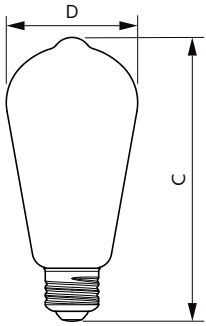

Classic filament LEDbulbs

Dimensional drawing

D

Product	D	C
LEDClassic 4-35W ST64 E27 825 CL_G NDAPR	64 mm	142 mm

Product	D	C
LEDClassic 4-35W A60 E27 825 CL_G NDAPR	60 mm	106 mm

Product	D	C
LEDClA 7.5-60W A60 E27 2000K GOLD APR	60 mm	112 mm

Operating and Electrical

Input Frequency	50 to 60 Hz
Starting Time (Nom)	0.5 s

General Information

Nominal Lifetime (Nom)	15000 h
Switching Cycle	20000X

Light Technical

Colour Rendering Index (Nom)	80
Llmf At End Of Nominal Lifetime (Nom)	70 %

Approval and Application