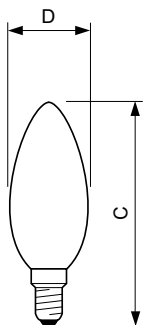

## Dimensional drawing

Product	D	C
LEDClassic 7-60W G120 E27 2000K GOLD APR	125 mm	188 mm

Product	D	C
LEDClassic 4.5-50W B35 E14 WW CL D APR	35 mm	118 mm