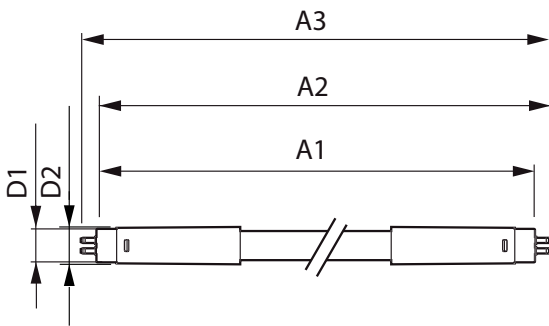

Application

- Office, shop, education, retail
- Industrial facilities and warehouses

MASTER LEDtube Universal T8

Versions

G13

Dimensional drawing

Product	D1	D2	A1	A2	A3
Master LEDtube Universal 1500mm UO 24W865 T8	25.7 mm	28 mm	1500 mm	1507.1 mm	1514.2 mm
Master LEDtube Universal 1500mm UO 24W840 T8	25.7 mm	28 mm	1500 mm	1507.1 mm	1514.2 mm
Master LEDtube Universal 1200mm UO 16W830 T8	25.7 mm	28 mm	1199.4 mm	1206.5 mm	1213.6 mm
Master LEDtube Universal 1200mm UO 16W865 T8	25.7 mm	28 mm	1199.4 mm	1206.5 mm	1213.6 mm
Master LEDtube Universal 1200mm UO 16W840 T8	25.7 mm	28 mm	1199.4 mm	1206.5 mm	1213.6 mm
Master LEDtube Universal 1500mm UO 24W830 T8	25.7 mm	28 mm	1500 mm	1507.1 mm	1514.2 mm