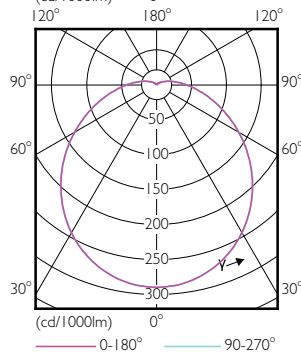

TrueForce LED Industrial and Retail (Highbay – HPI/SOON/HPL)

Order Code	Full Product Name	Bulb Finish	Bulb Shape
929001812408	TrueForce Core HB 200-160W E40 840 NB GM	Frosted	T15
929001812508	TrueForce Core HB 200-160W E40 840 WB GM	Frosted	T15
929001812608	TrueForce Core HB 200-160W E40 865 NB GM	-	T15

Order Code	Full Product Name	Bulb Finish	Bulb Shape
929001812708	TrueForce Core HB 200-160W E40 865 WB GM	-	T15
929001875708	TrueForce HB 100-85W E40 840 120D GM	Frosted	Others
929001875908	TrueForce HB 100-85W E40 865 120D GM	Frosted	Others

Temperature

Order Code	Full Product Name	T-Case Maximum (Nom)
929001812408	TrueForce Core HB 200-160W E40 840 NB GM	100 °C
929001812508	TrueForce Core HB 200-160W E40 840 WB GM	100 °C
929001812608	TrueForce Core HB 200-160W E40 865 NB GM	100 °C
929001812708	TrueForce Core HB 200-160W E40 865 WB GM	100 °C
929001875708	TrueForce HB 100-85W E40 840 120D GM	90 °C
929001875908	TrueForce HB 100-85W E40 865 120D GM	90 °C