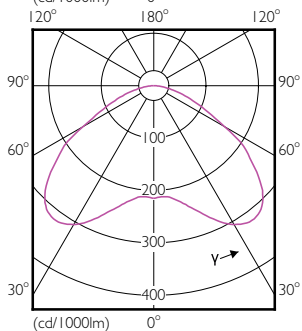

TrueForce LED Industrial and Retail (Highbay – HPI/SOON/HPL)

Order Code	Full Product Name	Bulb Finish	Bulb Shape
929001812408	TrueForce Core HB 200-160W E40 840 NB GM	Frosted	T15
929001812508	TrueForce Core HB 200-160W E40 840 WB GM	Frosted	T15
929001812608	TrueForce Core HB 200-160W E40 865 NB GM	-	T15

Order Code	Full Product Name	Bulb Finish	Bulb Shape
929001812708	TrueForce Core HB 200-160W E40 865 WB GM	-	T15
929001875708	TrueForce HB 100-85W E40 840 120D GM	Frosted	Others
929001875908	TrueForce HB 100-85W E40 865 120D GM	Frosted	Others

Temperature

Order Code	Full Product Name	T-Case Maximum (Nom)
929001812408	TrueForce Core HB 200-160W E40 840 NB GM	100 °C
929001812508	TrueForce Core HB 200-160W E40 840 WB GM	100 °C
929001812608	TrueForce Core HB 200-160W E40 865 NB GM	100 °C
929001812708	TrueForce Core HB 200-160W E40 865 WB GM	100 °C
929001875708	TrueForce HB 100-85W E40 840 120D GM	90 °C
929001875908	TrueForce HB 100-85W E40 865 120D GM	90 °C