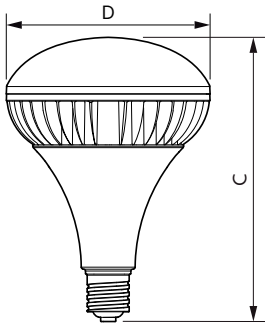

Warnings and Safety

- EM version requires an EM ballast to operate. Please refer to the installation guide or consult a Philips Lighting representative.

Versions

E40 Others

E40 Others

Dimensional drawing

Product	D	C
TrueForce HB 100-85W E40 865 120D GM	190 mm	270 mm
TrueForce HB 100-85W E40 840 120D GM	190 mm	270 mm

Product	D	C
TrueForce Core HB 200-160W E40 865 NB GM	211 mm	252 mm
TrueForce Core HB 200-160W E40 840 NB GM	211 mm	263 mm
TrueForce Core HB 200-160W E40 840 WB GM	211 mm	263 mm
TrueForce Core HB 200-160W E40 865 WB GM	211 mm	252 mm