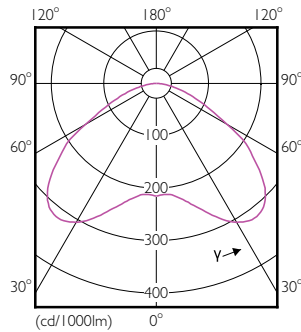

TrueForce LED Industrial and Retail (Highbay – HPI/SOON/HPL)

Order Code	Full Product Name	Bulb Finish	Bulb Shape
929001812408	TrueForce Core HB 200-160W E40 840 NB GM	Frosted	T15
929001812508	TrueForce Core HB 200-160W E40 840 WB GM	Frosted	T15
929001812608	TrueForce Core HB 200-160W E40 865 NB GM	-	T15

Order Code	Full Product Name	Bulb Finish	Bulb Shape
929001812708	TrueForce Core HB 200-160W E40 865 WB GM	-	T15
929001875708	TrueForce HB 100-85W E40 840 120D GM	Frosted	Others
929001875908	TrueForce HB 100-85W E40 865 120D GM	Frosted	Others

Temperature

Order Code	Full Product Name	T-Case Maximum (Nom)
929001812408	TrueForce Core HB 200-160W E40 840 NB GM	100 °C
929001812508	TrueForce Core HB 200-160W E40 840 WB GM	100 °C
929001812608	TrueForce Core HB 200-160W E40 865 NB GM	100 °C
929001812708	TrueForce Core HB 200-160W E40 865 WB GM	100 °C
929001875708	TrueForce HB 100-85W E40 840 120D GM	90 °C
929001875908	TrueForce HB 100-85W E40 865 120D GM	90 °C