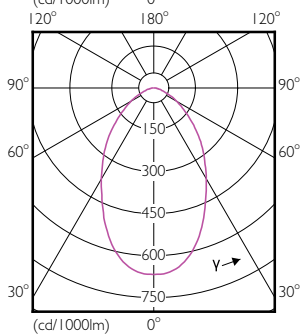

TrueForce LED Industrial and Retail (Highbay – HPI/SOON/HPL)

Order Code	Full Product Name	Bulb Finish	Bulb Shape
929001812408	TrueForce Core HB 200-160W E40 840 NB GM	Frosted	T15
929001812508	TrueForce Core HB 200-160W E40 840 WB GM	Frosted	T15
929001812608	TrueForce Core HB 200-160W E40 865 NB GM	-	T15

Order Code	Full Product Name	Bulb Finish	Bulb Shape
929001812708	TrueForce Core HB 200-160W E40 865 WB GM	-	T15
929001875708	TrueForce HB 100-85W E40 840 120D GM	Frosted	Others
929001875908	TrueForce HB 100-85W E40 865 120D GM	Frosted	Others

Temperature

Order Code	Full Product Name	T-Case Maximum (Nom)
929001812408	TrueForce Core HB 200-160W E40 840 NB GM	100 °C
929001812508	TrueForce Core HB 200-160W E40 840 WB GM	100 °C
929001812608	TrueForce Core HB 200-160W E40 865 NB GM	100 °C
929001812708	TrueForce Core HB 200-160W E40 865 WB GM	100 °C
929001875708	TrueForce HB 100-85W E40 840 120D GM	90 °C
929001875908	TrueForce HB 100-85W E40 865 120D GM	90 °C