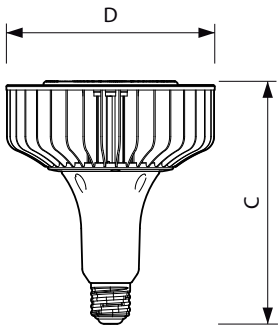

Warnings and Safety

- EM version requires an EM ballast to operate. Please refer to the installation guide or consult a Philips Lighting representative.

Versions

E40 Others

E40 Others

Dimensional drawing

Product	D	C
TrueForce HB 100-85W E40 865 120D GM	190 mm	270 mm
TrueForce HB 100-85W E40 840 120D GM	190 mm	270 mm

Product	D	C
TrueForce Core HB 200-160W E40 865 NB GM	211 mm	252 mm
TrueForce Core HB 200-160W E40 840 NB GM	211 mm	263 mm
TrueForce Core HB 200-160W E40 840 WB GM	211 mm	263 mm
TrueForce Core HB 200-160W E40 865 WB GM	211 mm	252 mm