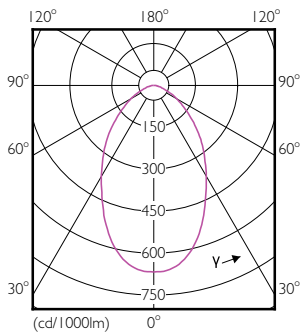

TrueForce LED Industrial and Retail (Highbay – HPI/SOON/HPL)

Order Code	Full Product Name	Bulb Finish	Bulb Shape
929001812408	TrueForce Core HB 200-160W E40 840 NB GM	Frosted	T15
929001812508	TrueForce Core HB 200-160W E40 840 WB GM	Frosted	T15
929001812608	TrueForce Core HB 200-160W E40 865 NB GM	-	T15

Order Code	Full Product Name	Bulb Finish	Bulb Shape
929001812708	TrueForce Core HB 200-160W E40 865 WB GM	-	T15
929001875708	TrueForce HB 100-85W E40 840 120D GM	Frosted	Others
929001875908	TrueForce HB 100-85W E40 865 120D GM	Frosted	Others

Temperature

Order Code	Full Product Name	T-Case Maximum (Nom)
929001812408	TrueForce Core HB 200-160W E40 840 NB GM	100 °C
929001812508	TrueForce Core HB 200-160W E40 840 WB GM	100 °C
929001812608	TrueForce Core HB 200-160W E40 865 NB GM	100 °C
929001812708	TrueForce Core HB 200-160W E40 865 WB GM	100 °C
929001875708	TrueForce HB 100-85W E40 840 120D GM	90 °C
929001875908	TrueForce HB 100-85W E40 865 120D GM	90 °C