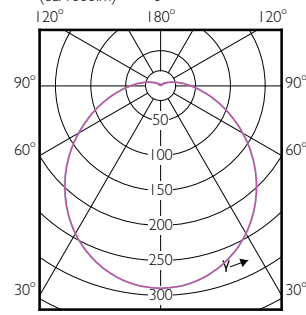

TrueForce LED Industrial and Retail (Highbay – HPI/SON/HPL)