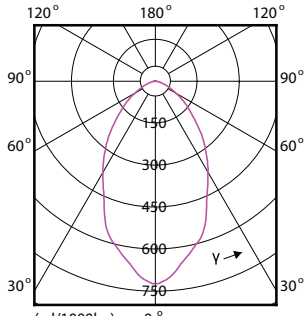

TrueForce LED Industrial and Retail (Highbay – HPI/SON/HPL)