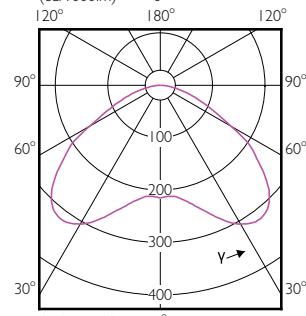

TrueForce LED Industrial and Retail (Highbay – HPI/SON/HPL)