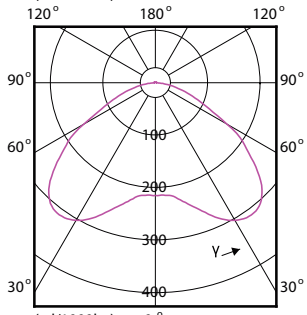

TrueForce LED Industrial and Retail (Highbay – HPI/SON/HPL)