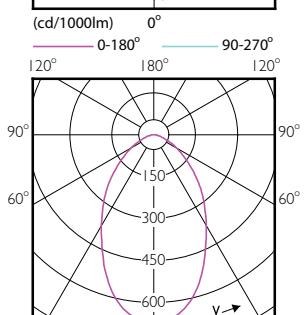

TrueForce LED Industrial and Retail (Highbay – HPI/SON/HPL)