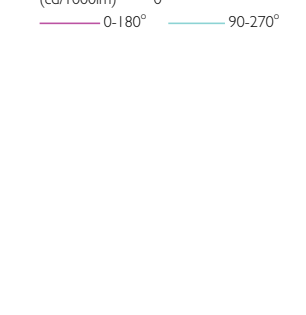

TrueForce LED Industrial and Retail (Highbay – HPI/SON/HPL)