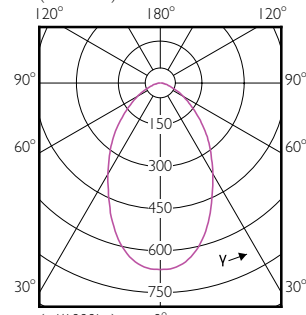

TrueForce LED Industrial and Retail (Highbay – HPI/SON/HPL)