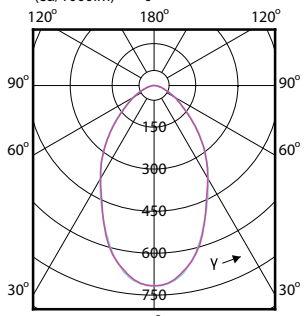

TrueForce LED Industrial and Retail (Highbay – HPI/SON/HPL)