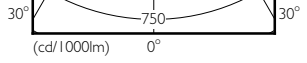

TrueForce LED Industrial and Retail (Highbay – HPI/SON/HPL)