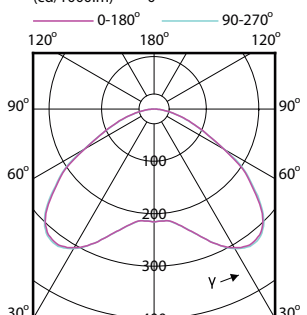

TrueForce LED Industrial and Retail (Highbay – HPI/SON/HPL)