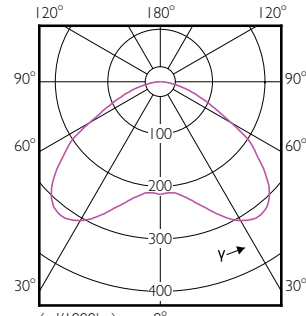

TrueForce LED Industrial and Retail (Highbay – HPI/SON/HPL)