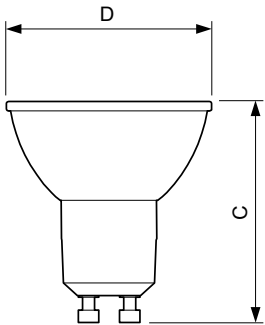

## Dimensional drawing

Product	D	C
MASTER LED ExpertColor LED ExpertColor 5.5-50W GU10 930 24D	50 mm	54 mm
MASTER LED ExpertColor LED ExpertColor 5.5-50W GU10 927 36D	50 mm	54 mm
MASTER LED ExpertColor LED ExpertColor 5.5-50W GU10 930 36D	50 mm	54 mm
MASTER LED ExpertColor LED ExpertColor 5.5-50W GU10 940 25D	50 mm	54 mm
MASTER LED ExpertColor LED ExpertColor 5.5-50W GU10 927 36D	50 mm	54 mm
MASTER LED ExpertColor LED ExpertColor 5.5-50W GU10 927 24D	50 mm	54 mm