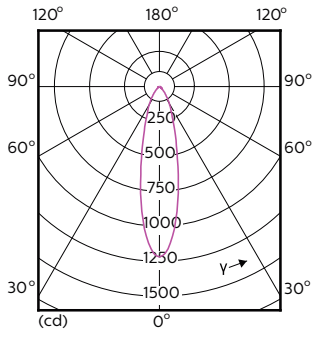

MASTER LEDspot ExpertColor MV