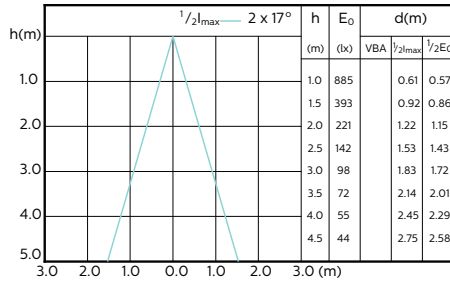

MASTER LEDspot ExpertColor MV 50W GU10
930 36D