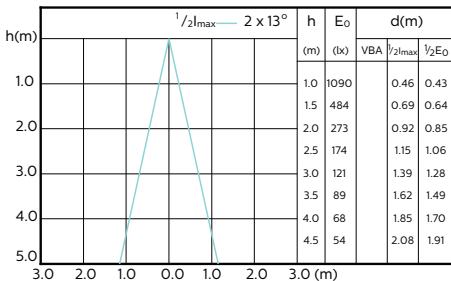

Beam Diagrams

MASTER LEDspot ExpertColor MV 50W GU10
927 25D