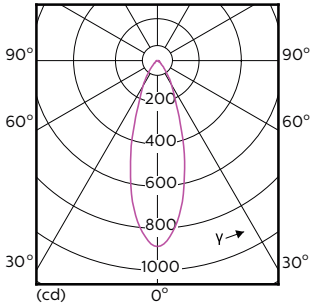

MASTER LEDspot ExpertColor MV

Accent Diagrams