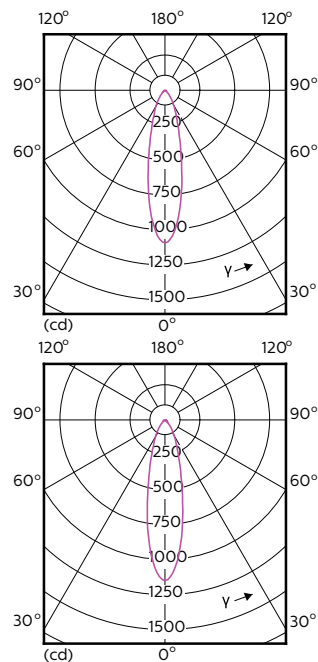

Light Technical

Colour Rendering Index (Nom)	97
Llmf At End Of Nominal Lifetime (Nom)	70 %

Mechanical and Housing

Bulb Shape	PAR16

Temperature

T-Case Maximum (Nom)	80 °C

Light Technical (1/2)

Order Code	Full Product Name	Beam Angle (Nom)	Colour Code	Correlated Colour	
				Temperature (Nom)	Luminous Flux (Nom)
75586000	MASTER LED ExpertColor LED ExpertColor 5.5-50W GU10 927 24D	24 °	927	2700 K	385 lm
75588400	MASTER LED ExpertColor LED ExpertColor 5.5-50W GU10 930 24D	24 °	930	3000 K	405 lm
70765400	MASTER LED ExpertColor LED ExpertColor 5.5-50W GU10 940 25D	25 °	940	4000 K	400 lm
70767800	MASTER LED ExpertColor LED ExpertColor 5.5-50W GU10 927 36D	36 °	927	2700 K	355 lm
70733300	MASTER LED ExpertColor LED ExpertColor 5.5-50W GU10 927 36D	36 °	927	2700 K	385 lm
75590700	MASTER LED ExpertColor LED ExpertColor 5.5-50W GU10 930 36D	36 °	930	3000 K	405 lm

Light Technical (2/2)

Order Code	Full Product Name	Luminous Intensity (Nom)
75586000	MASTER LED ExpertColor LED ExpertColor 5.5-50W GU10 927 24D	1000 cd
75588400	MASTER LED ExpertColor LED ExpertColor 5.5-50W GU10 930 24D	1000 cd
70765400	MASTER LED ExpertColor LED ExpertColor 5.5-50W GU10 940 25D	1050 cd
70767800	MASTER LED ExpertColor LED ExpertColor 5.5-50W GU10 927 36D	800 cd
70733300	MASTER LED ExpertColor LED ExpertColor 5.5-50W GU10 927 36D	800 cd
75590700	MASTER LED ExpertColor LED ExpertColor 5.5-50W GU10 930 36D	800 cd