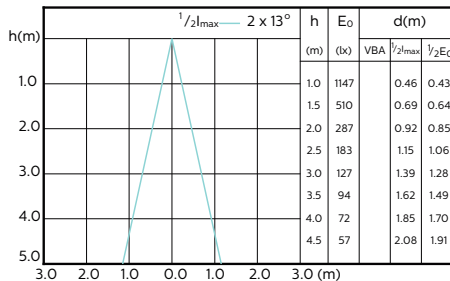

MASTER LEDspot ExpertColor MV 50W GU10
930 25D