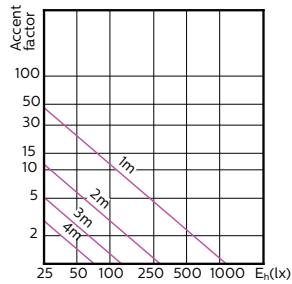

MASTER LEDspot ExpertColor MV 50W GU10
930 25D