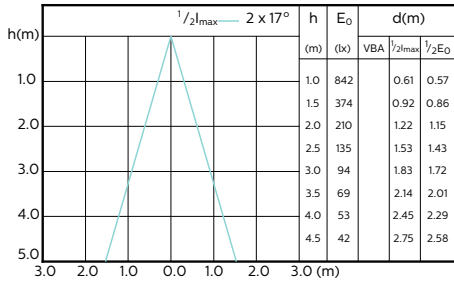

MASTER LEDspot ExpertColor MV

Beam Diagrams

MASTER LEDspot ExpertColor MV 50W GU10
927 36D