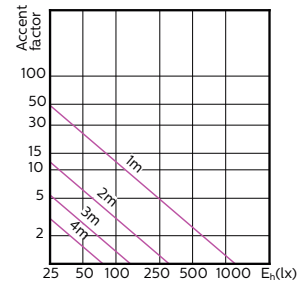

MASTER LEDspot ExpertColor MV 50W GU10
940 25D