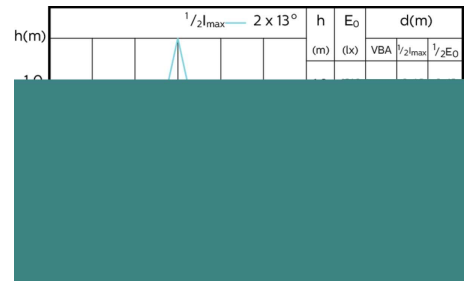

MASTER LEDspot ExpertColor MV 50W GU10
940 25D