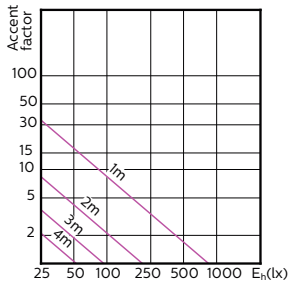

## Accent Diagrams

MASTER LEDspot ExpertColor MV 50W GU10  
927 25D

MASTER LEDspot ExpertColor MV 50W GU10  
930 25D

MASTER LEDspot ExpertColor MV 50W GU10  
940 25D

MASTER LEDspot ExpertColor MV 50W GU10  
927 36D