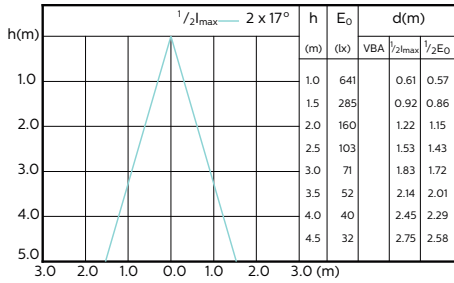

Beam Diagrams

**MASTER LEDspot ExpertColor MV 35W GU10
927 25D**

**MASTER LEDspot ExpertColor MV 35W GU10
930 25D**

**MASTER LEDspot ExpertColor MV 35W GU10
940 25D**

MASTER LEDspot ExpertColor MV

Beam Diagrams