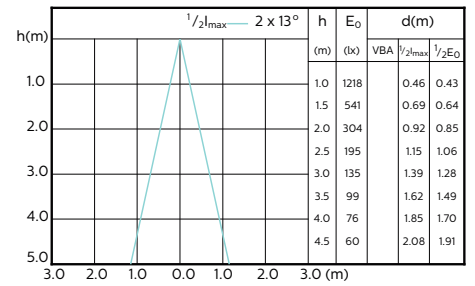

**MASTER LEDspot ExpertColor MV 50W GU10
940 25D**