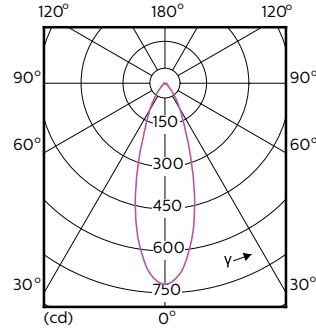

MASTER LEDspot ExpertColor MV

Order Code	Full Product Name	Flujo		Ángulo de haz nominal
		luminico (nominal) (nom.)	Intensidad luminosa (nom.)	
70769200	MASTER LED ExpertColor LED ExpertColor 5,5-50W GU10 930 36D	375 lm	800 cd	36 °
70771500	MASTER LED ExpertColor LED ExpertColor 5,5-50W GU10 940 36D	400 lm	800 cd	36 °