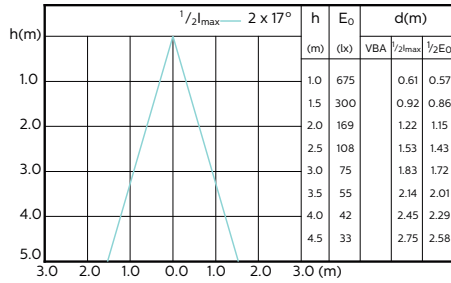

**MASTER LEDspot ExpertColor MV 35W GU10
930 36D**