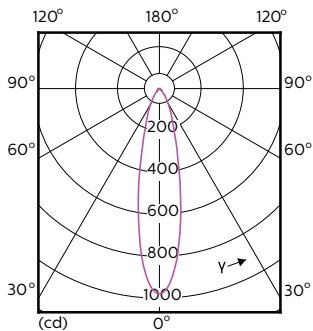

MASTER LEDspot ExpertColor MV

Order Code	Full Product Name	Flujo		Ángulo de haz nominal
		luminico (nominal) (nom.)	Intensidad luminosa (nom.)	
70769200	MASTER LED ExpertColor LED ExpertColor 5,5-50W GU10 930 36D	375 lm	800 cd	36 °
70771500	MASTER LED ExpertColor LED ExpertColor 5,5-50W GU10 940 36D	400 lm	800 cd	36 °