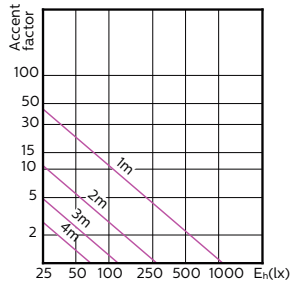

MASTER LEDspot ExpertColor MV

Accent Diagrams

**MASTER LEDspot ExpertColor MV 50W GU10
927 25D**