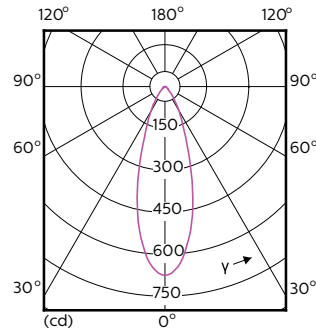

MASTER LEDspot ExpertColor MV

Order Code	Full Product Name	Flujo		Ángulo de haz nominal
		luminico (nominal) (nom.)	Intensidad luminosa (nom.)	
70769200	MASTER LED ExpertColor LED ExpertColor 5,5-50W GU10 930 36D	375 lm	800 cd	36 °
70771500	MASTER LED ExpertColor LED ExpertColor 5,5-50W GU10 940 36D	400 lm	800 cd	36 °