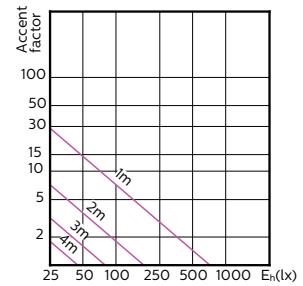

MASTER LEDspot ExpertColor MV

Accent Diagrams

**MASTER LEDspot ExpertColor MV 35W GU10
927 25D**

**MASTER LEDspot ExpertColor MV 35W GU10
930 25D**

**MASTER LEDspot ExpertColor MV 35W GU10
940 25D**

**MASTER LEDspot ExpertColor MV 35W GU10
927 36D**