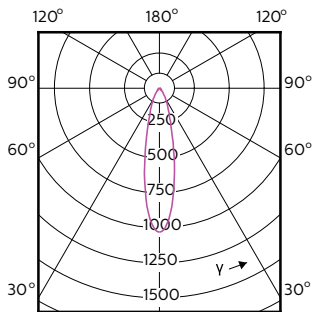

MASTER LEDspot ExpertColor MV

Order Code	Full Product Name	Flujo		Ángulo de haz nominal
		luminico (nominal) (nom.)	Intensidad luminosa (nom.)	
70769200	MASTER LED ExpertColor LED ExpertColor 5,5-50W GU10 930 36D	375 lm	800 cd	36 °
70771500	MASTER LED ExpertColor LED ExpertColor 5,5-50W GU10 940 36D	400 lm	800 cd	36 °