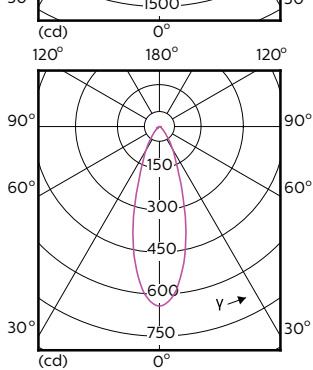

MASTER LEDspot ExpertColor MV

Order Code	Full Product Name	Flujo		Ángulo de haz nominal
		luminico (nominal) (nom.)	Intensidad luminosa (nom.)	
70769200	MASTER LED ExpertColor LED ExpertColor 5,5-50W GU10 930 36D	375 lm	800 cd	36 °
70771500	MASTER LED ExpertColor LED ExpertColor 5,5-50W GU10 940 36D	400 lm	800 cd	36 °