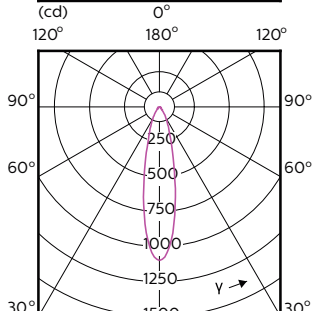

MASTER LEDspot ExpertColor MV

Order Code	Full Product Name	Flujo		Ángulo de haz nominal
		luminico (nominal) (nom.)	Intensidad luminosa (nom.)	
70769200	MASTER LED ExpertColor LED ExpertColor 5,5-50W GU10 930 36D	375 lm	800 cd	36 °
70771500	MASTER LED ExpertColor LED ExpertColor 5,5-50W GU10 940 36D	400 lm	800 cd	36 °