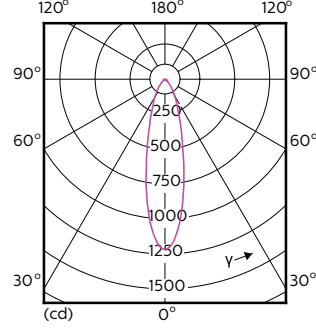

MASTER LEDspot ExpertColor MV

Order Code	Full Product Name	Flujo		Ángulo de haz nominal
		luminico (nominal) (nom.)	Intensidad luminosa (nom.)	
70769200	MASTER LED ExpertColor LED ExpertColor 5,5-50W GU10 930 36D	375 lm	800 cd	36 °
70771500	MASTER LED ExpertColor LED ExpertColor 5,5-50W GU10 940 36D	400 lm	800 cd	36 °