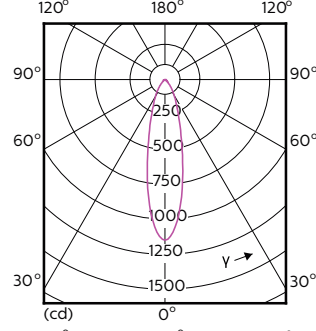

MASTER LEDspot ExpertColor MV

Order Code	Full Product Name	Flujo		Ángulo de haz nominal
		luminico (nominal) (nom.)	Intensidad luminosa (nom.)	
70769200	MASTER LED ExpertColor LED ExpertColor 5,5-50W GU10 930 36D	375 lm	800 cd	36 °
70771500	MASTER LED ExpertColor LED ExpertColor 5,5-50W GU10 940 36D	400 lm	800 cd	36 °