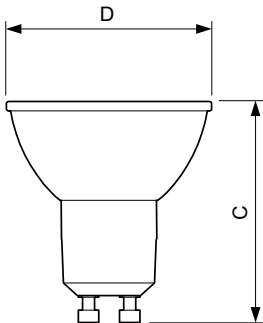

Versions

Plano de dimensiones

| Product | D | C |
|---|-------|-------|
| MASTER LED ExpertColor LED ExpertColor 3.9-35W GU10 927 25D | 50 mm | 54 mm |
| MASTER LED ExpertColor LED ExpertColor 3.9-35W GU10 940 25D | 50 mm | 54 mm |
| MASTER LED ExpertColor LED ExpertColor 3.9-35W GU10 927 36D | 50 mm | 54 mm |
| MASTER LED ExpertColor LED ExpertColor 3.9-35W GU10 930 36D | 50 mm | 54 mm |
| MASTER LED ExpertColor LED ExpertColor 3.9-35W GU10 940 36D | 50 mm | 54 mm |
| MASTER LED ExpertColor LED ExpertColor 5.5-50W GU10 927 25D | 50 mm | 54 mm |
| MASTER LED ExpertColor LED ExpertColor 5.5-50W GU10 930 25D | 50 mm | 54 mm |
| MASTER LED ExpertColor LED ExpertColor 5.5-50W GU10 927 36D | 50 mm | 54 mm |
| MASTER LED ExpertColor LED ExpertColor 5.5-50W GU10 940 25D | 50 mm | 54 mm |
| MASTER LED ExpertColor LED ExpertColor 5.5-50W GU10 930 36D | 50 mm | 54 mm |
| MASTER LED ExpertColor LED ExpertColor 5.5-50W GU10 940 36D | 50 mm | 54 mm |
| MASTER LED ExpertColor LED ExpertColor 3.9-35W GU10 930 25D | 50 mm | 54 mm |