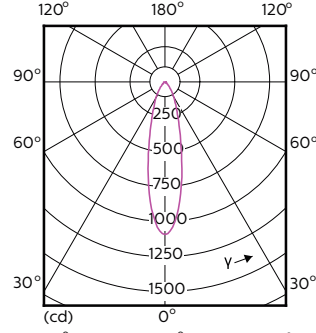

MASTER LEDspot ExpertColor MV

Order Code	Full Product Name	Flujo		Ángulo de haz nominal
		luminico (nominal) (nom.)	Intensidad luminosa (nom.)	
70769200	MASTER LED ExpertColor LED ExpertColor 5,5-50W GU10 930 36D	375 lm	800 cd	36 °
70771500	MASTER LED ExpertColor LED ExpertColor 5,5-50W GU10 940 36D	400 lm	800 cd	36 °