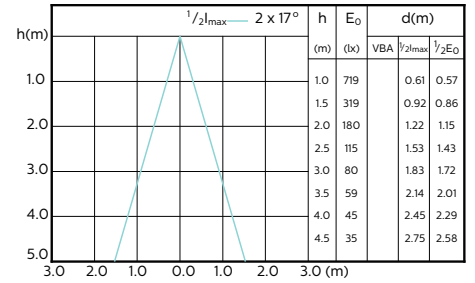

**MASTER LEDspot ExpertColor MV 35W GU10
940 36D**