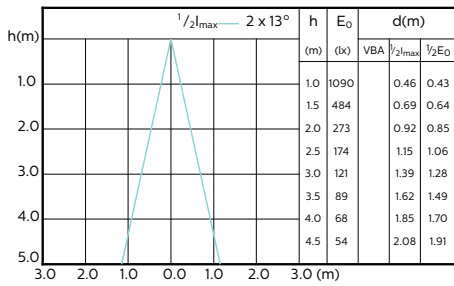

**MASTER LEDspot ExpertColor MV 50W GU10
927 25D**