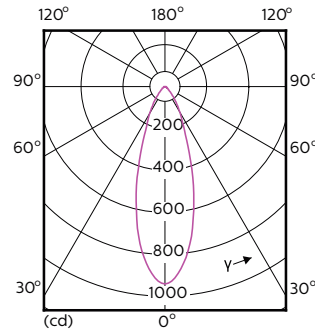

MASTER LEDspot ExpertColor MV