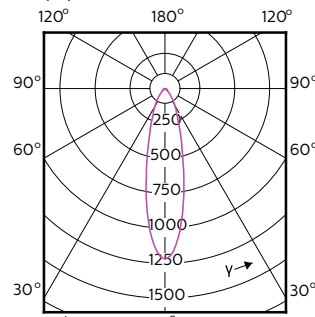

MASTER LEDspot ExpertColor MV