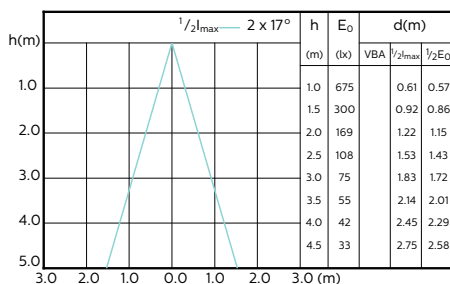

## Beam Diagrams

MASTER LEDspot ExpertColor MV 35W GU10  
927 25D

MASTER LEDspot ExpertColor MV 35W GU10  
930 25D

MASTER LEDspot ExpertColor MV 35W GU10  
940 25D

MASTER LEDspot ExpertColor MV 35W GU10  
927 36D