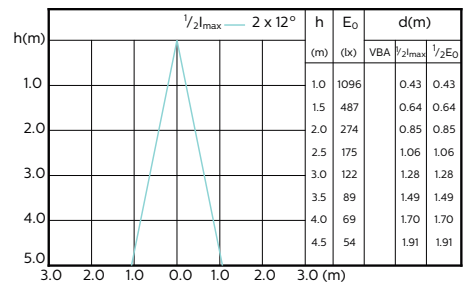

MASTER LEDspot ExpertColor MV 35W GU10
940 25D