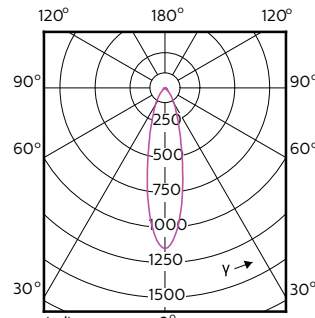

MASTER LEDspot ExpertColor MV