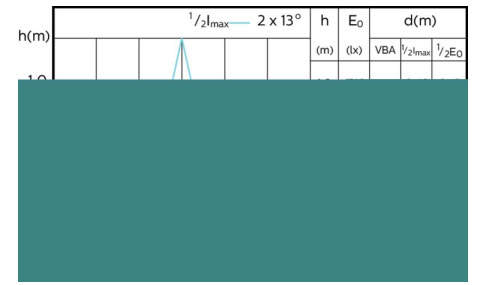

## Beam Diagrams

MASTER LEDspot ExpertColor MV 50W GU10  
927 25D

MASTER LEDspot ExpertColor MV 50W GU10  
930 25D

MASTER LEDspot ExpertColor MV 50W GU10  
940 25D

MASTER LEDspot ExpertColor MV 50W GU10  
927 36D