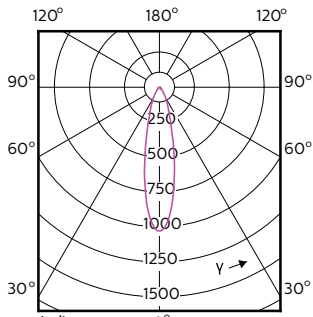

MASTER LEDspot ExpertColor MV