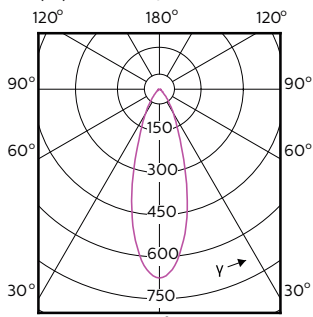

MASTER LEDspot ExpertColor MV