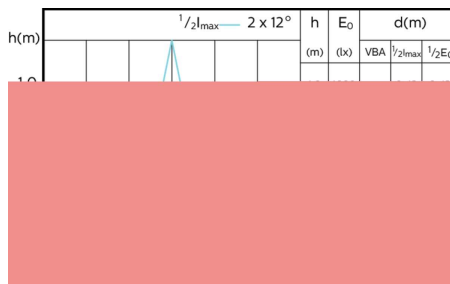

MASTER LEDspot ExpertColor MV 35W GU10
930 25D