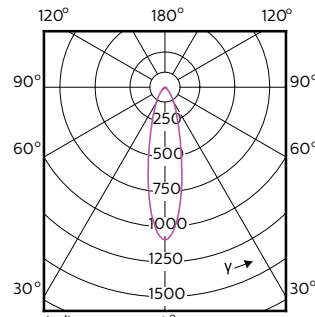

MASTER LEDspot ExpertColor MV