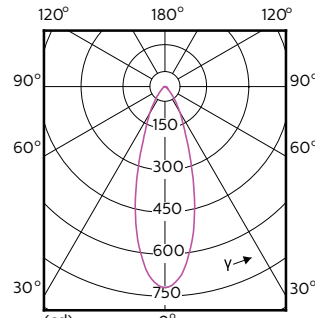

MASTER LEDspot ExpertColor MV