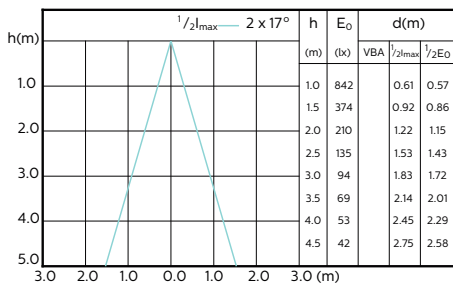

## Beam Diagrams

MASTER LEDspot ExpertColor MV 50W GU10  
927 25D

MASTER LEDspot ExpertColor MV 50W GU10  
930 25D

MASTER LEDspot ExpertColor MV 50W GU10  
940 25D

MASTER LEDspot ExpertColor MV 50W GU10  
927 36D