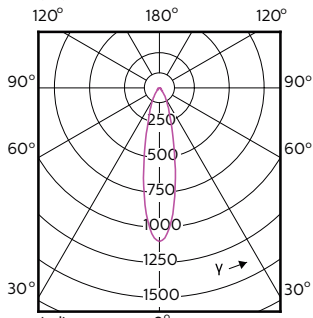

MASTER LEDspot ExpertColor MV