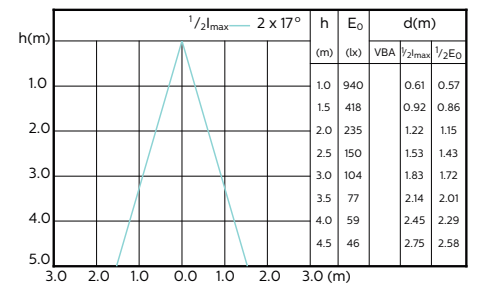

MASTER LEDspot ExpertColor MV 50W GU10
940 36D