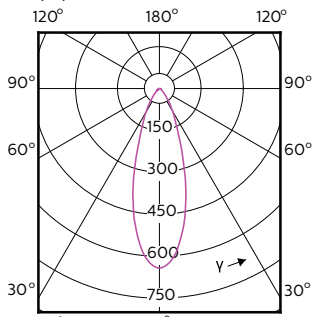

MASTER LEDspot ExpertColor MV