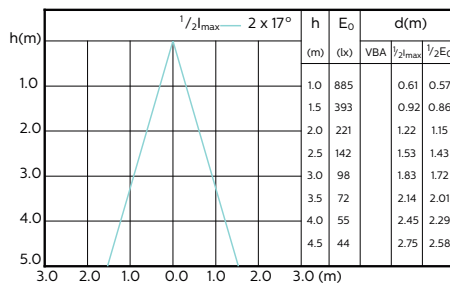

## Beam Diagrams

MASTER LEDspot ExpertColor MV 50W GU10  
927 25D

MASTER LEDspot ExpertColor MV 50W GU10  
930 25D

MASTER LEDspot ExpertColor MV 50W GU10  
940 25D

MASTER LEDspot ExpertColor MV 50W GU10  
927 36D