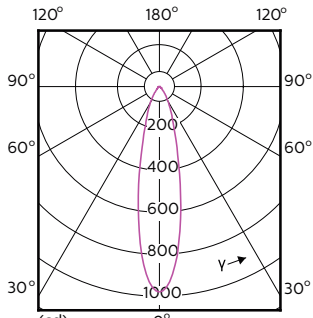

MASTER LEDspot ExpertColor MV