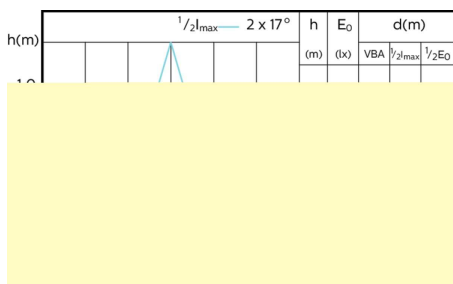

## Beam Diagrams

MASTER LEDspot ExpertColor MV 35W GU10  
927 25D

MASTER LEDspot ExpertColor MV 35W GU10  
930 25D

MASTER LEDspot ExpertColor MV 35W GU10  
940 25D

MASTER LEDspot ExpertColor MV 35W GU10  
927 36D