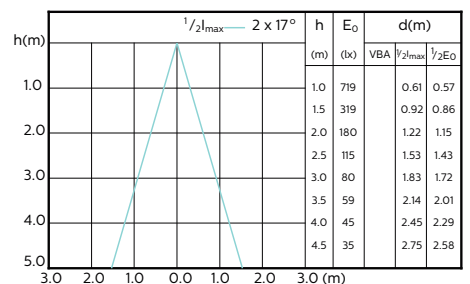

MASTER LEDspot ExpertColor MV 35W GU10
940 36D