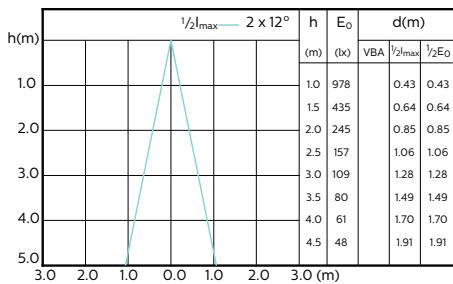

Beam Diagrams

MASTER LEDspot ExpertColor MV 35W GU10
927 25D