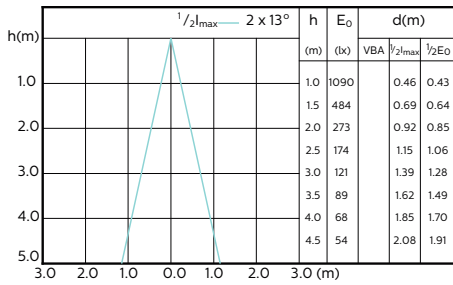

MASTER LEDspot ExpertColor MV

Beam Diagrams

MASTER LEDspot ExpertColor MV 50W GU10
927 25D