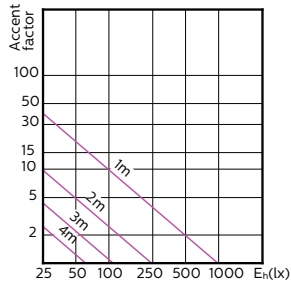

MASTER LEDspot ExpertColor MV

Accent Diagrams

**MASTER LEDspot ExpertColor MV 35W GU10
927 25D**