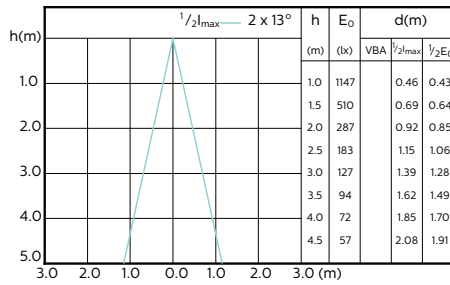

MASTER LEDspot ExpertColor MV 50W GU10
930 25D