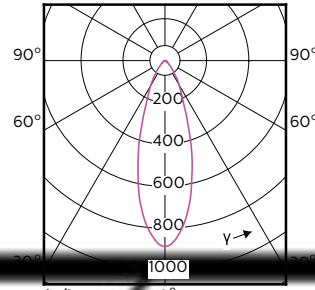

120°

180°

(cd) 0° 120° 180° 120°

(cd) 0°