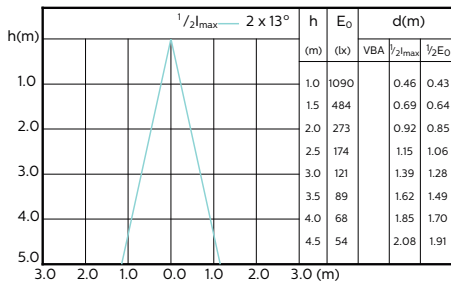

MASTER LEDspot ExpertColor MV 35W GU10
927 36D

MASTER LEDspot ExpertColor MV 50W GU10
927 25D