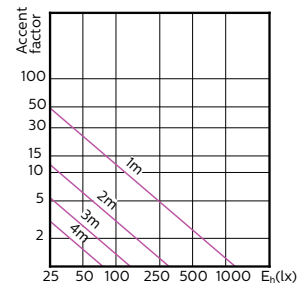

**MASTER LEDspot ExpertColor MV 50W GU10
940 25D**