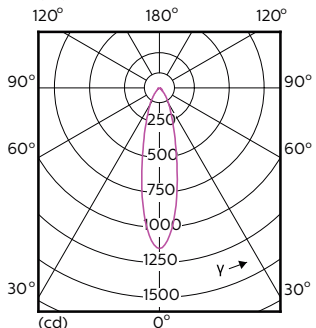

MASTER LEDspot ExpertColor MV