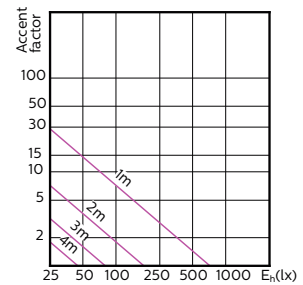

**MASTER LEDspot ExpertColor MV 35W GU10
940 36D**