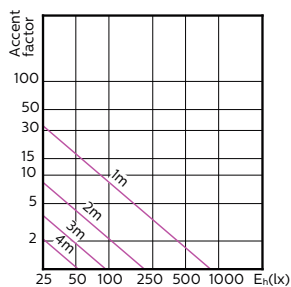

**MASTER LEDspot ExpertColor MV 50W GU10
927 25D**

**MASTER LEDspot ExpertColor MV 50W GU10
927 36D**