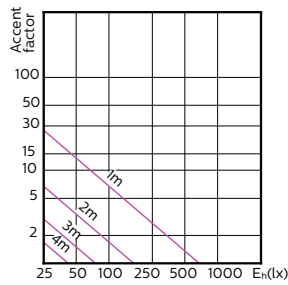

**MASTER LEDspot ExpertColor MV 35W GU10
930 36D**