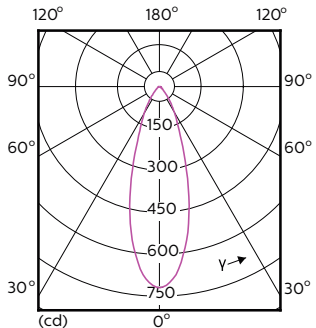

MASTER LEDspot ExpertColor MV