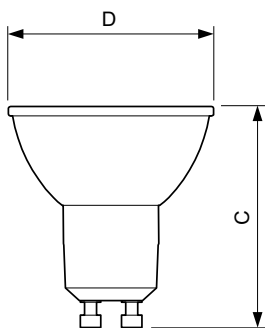

Versions

Schéma dimensionnel

Product	D	C
MASTER LED ExpertColor LED ExpertColor 3.9-35W GU10 927 36D	50 mm	54 mm
MASTER LED ExpertColor LED ExpertColor 3.9-35W GU10 930 36D	50 mm	54 mm
MASTER LED ExpertColor LED ExpertColor 3.9-35W GU10 940 36D	50 mm	54 mm
MASTER LED ExpertColor LED ExpertColor 5.5-50W GU10 927 25D	50 mm	54 mm
MASTER LED ExpertColor LED ExpertColor 5.5-50W GU10 930 25D	50 mm	54 mm
MASTER LED ExpertColor LED ExpertColor 5.5-50W GU10 927 36D	50 mm	54 mm
MASTER LED ExpertColor LED ExpertColor 5.5-50W GU10 940 25D	50 mm	54 mm
MASTER LED ExpertColor LED ExpertColor 5.5-50W GU10 930 36D	50 mm	54 mm
MASTER LED ExpertColor LED ExpertColor 5.5-50W GU10 940 36D	50 mm	54 mm