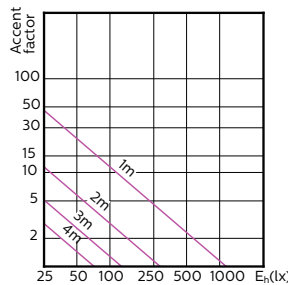

**MASTER LEDspot ExpertColor MV 50W GU10
930 25D**