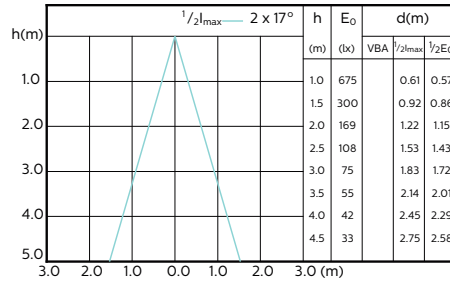

MASTER LEDspot ExpertColor MV

Beam Diagrams

MASTER LEDspot ExpertColor MV 35W GU10
930 36D