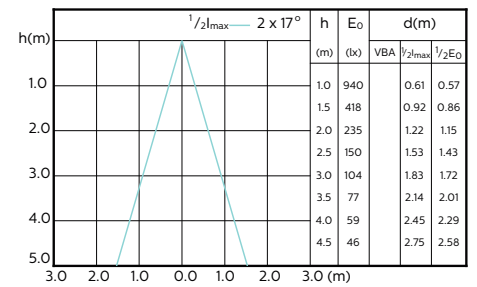

MASTER LEDspot ExpertColor MV 50W GU10
940 36D