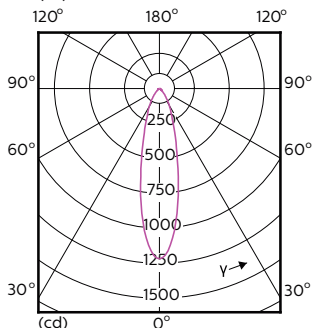

MASTER LEDspot ExpertColor MV