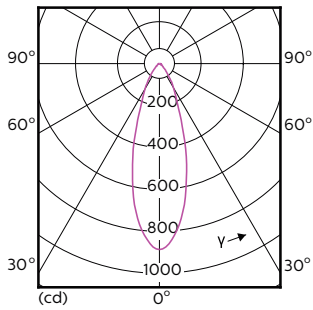

MASTER LEDspot ExpertColor MV