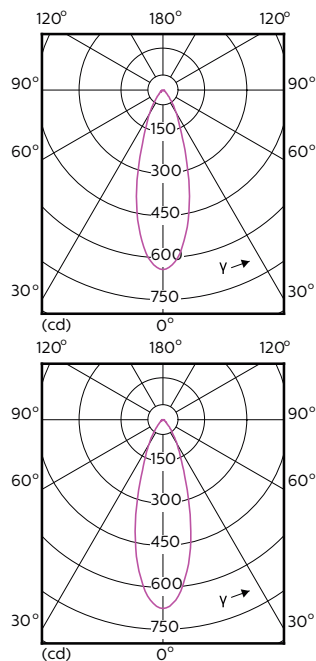

Order Code	Full Product Name	Angle d'émission du faisceau (nom.)	Code couleur	Température de couleur proximale (nom.)	Flux lumineux (nom.)
	5.5-50W GU10 930 25D				
70765400	MASTER LED ExpertColor LED ExpertColor 5.5-50W GU10 940 25D	25 °	940	4000 K	400 lm
70767800	MASTER LED ExpertColor LED ExpertColor 5.5-50W GU10 927 36D	36 °	927	2700 K	355 lm
70769200	MASTER LED ExpertColor LED ExpertColor 5.5-50W GU10 930 36D	36 °	930	3000 K	375 lm
70771500	MASTER LED ExpertColor LED ExpertColor 5.5-50W GU10 940 36D	36 °	940	4000 K	400 lm

Photométries et Colorimétries (2/2)

Order Code	Full Product Name	Flux lumineux (nominal) (nom.)	Intensité lumineuse (nom.)
70755500	MASTER LED ExpertColor LED ExpertColor 3.9-35W GU10 927 36D	265 lm	540 cd
70757900	MASTER LED ExpertColor LED ExpertColor 3.9-35W GU10 930 36D	280 lm	560 cd
70759300	MASTER LED ExpertColor LED ExpertColor 3.9-35W GU10 940 36D	300 lm	600 cd
70761600	MASTER LED ExpertColor LED ExpertColor 5.5-50W GU10 927 25D	355 lm	1000 cd
70763000	MASTER LED ExpertColor LED ExpertColor 5.5-50W GU10 930 25D	375 lm	1000 cd
70765400	MASTER LED ExpertColor LED ExpertColor 5.5-50W GU10 940 25D	400 lm	1050 cd
70767800	MASTER LED ExpertColor LED ExpertColor 5.5-50W GU10 927 36D	355 lm	800 cd
70769200	MASTER LED ExpertColor LED ExpertColor 5.5-50W GU10 930 36D	375 lm	800 cd
70771500	MASTER LED ExpertColor LED ExpertColor 5.5-50W GU10 940 36D	400 lm	800 cd