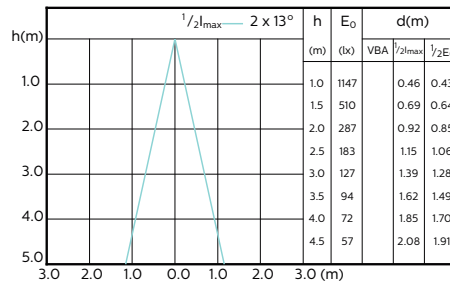

MASTER LEDspot ExpertColor MV 50W GU10
930 25D