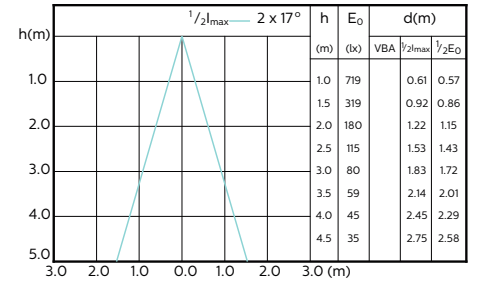

**MASTER LEDspot ExpertColor MV 50W GU10
930 36D**

**MASTER LEDspot ExpertColor MV 50W GU10
940 36D**

MASTER LEDspot ExpertColor MV

Beam Diagrams

MASTER LEDspot ExpertColor MV 35W GU10
927 36D

MASTER LEDspot ExpertColor MV 35W GU10
930 36D