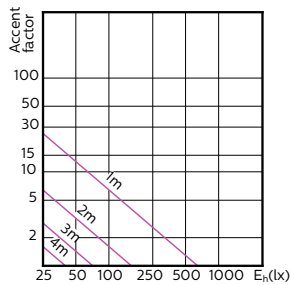

Accent Diagrams

**MASTER LEDspot ExpertColor MV 35W GU10
927 36D**