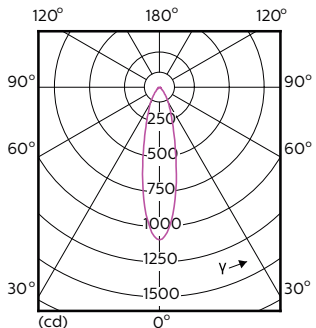

MASTER LEDspot ExpertColor MV