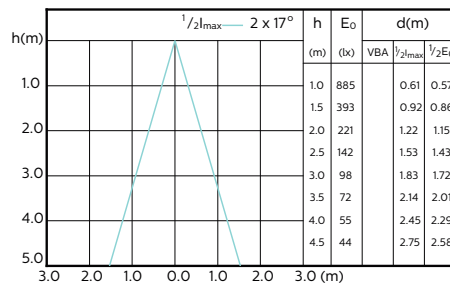

MASTER LEDspot ExpertColor MV 35W GU10
940 36D

MASTER LEDspot ExpertColor MV 50W GU10
927 25D

MASTER LEDspot ExpertColor MV 50W GU10
930 25D

MASTER LEDspot ExpertColor MV 50W GU10
940 25D

MASTER LEDspot ExpertColor MV 50W GU10
927 36D