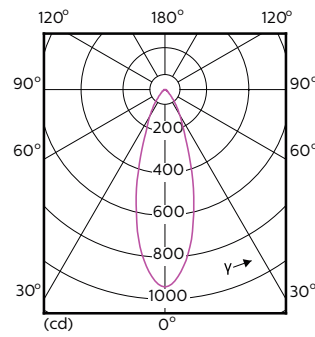

MASTER LEDspot ExpertColor MV