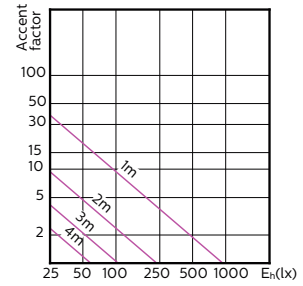

MASTER LEDspot ExpertColor MV 50W GU10
940 36D