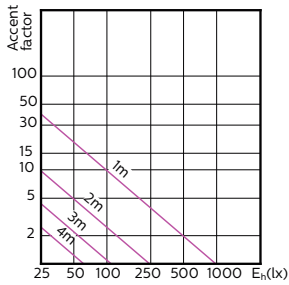

Accent Diagrams

MASTER LEDspot ExpertColor MV 35W GU10
927 25D