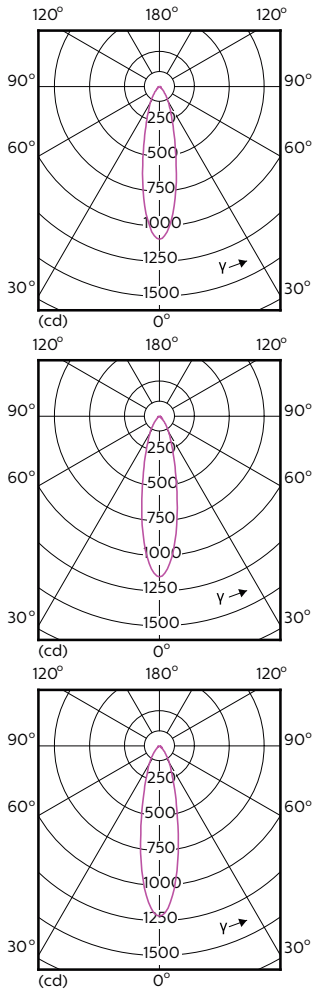

MASTER LEDspot ExpertColor MV