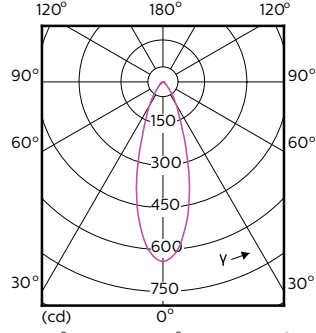

MASTER LEDspot ExpertColor MV

Order Code	Full Product Name	Luminous Intensity (Nom)
929001346402	MASTER LED ExpertColor LED ExpertColor 3.9-35W GU10 927 25D	700 cd
929001346502	MASTER LED ExpertColor LED ExpertColor 3.9-35W GU10 930 25D	750 cd
929001346602	MASTER LED ExpertColor LED ExpertColor 3.9-35W GU10 940 25D	800 cd
929001346702	MASTER LED ExpertColor LED ExpertColor 3.9-35W GU10 927 36D	540 cd
929001346802	MASTER LED ExpertColor LED ExpertColor 3.9-35W GU10 930 36D	560 cd
929001346902	MASTER LED ExpertColor LED ExpertColor 3.9-35W GU10 940 36D	600 cd
929001347002	MASTER LED ExpertColor LED ExpertColor 5.5-50W GU10 927 25D	1000 cd
929001347008	MASTER LED ExpertColor LED ExpertColor 5.5-50W GU10 927 24D	1000 cd
929001347102	MASTER LED ExpertColor LED ExpertColor 5.5-50W GU10 930 25D	1000 cd
929001347108	MASTER LED ExpertColor LED ExpertColor 5.5-50W GU10 930 24D	1000 cd
929001347202	MASTER LED ExpertColor LED ExpertColor 5.5-50W GU10 940 25D	1050 cd
929001347302	MASTER LED ExpertColor LED ExpertColor 5.5-50W GU10 927 36D	800 cd
929001347308	MASTER LED ExpertColor LED ExpertColor 5.5-50W GU10 927 36D	800 cd
929001347402	MASTER LED ExpertColor LED ExpertColor 5.5-50W GU10 930 36D	800 cd
929001347408	MASTER LED ExpertColor LED ExpertColor 5.5-50W GU10 930 36D	800 cd
929001347502	MASTER LED ExpertColor LED ExpertColor 5.5-50W GU10 940 36D	800 cd