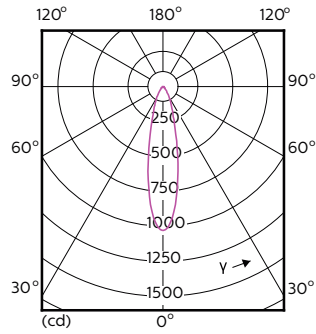

MASTER LEDspot ExpertColor MV

Order Code	Full Product Name	Luminous Intensity (Nom)
929001346402	MASTER LED ExpertColor LED ExpertColor 3.9-35W GU10 927 25D	700 cd
929001346502	MASTER LED ExpertColor LED ExpertColor 3.9-35W GU10 930 25D	750 cd
929001346602	MASTER LED ExpertColor LED ExpertColor 3.9-35W GU10 940 25D	800 cd
929001346702	MASTER LED ExpertColor LED ExpertColor 3.9-35W GU10 927 36D	540 cd
929001346802	MASTER LED ExpertColor LED ExpertColor 3.9-35W GU10 930 36D	560 cd
929001346902	MASTER LED ExpertColor LED ExpertColor 3.9-35W GU10 940 36D	600 cd
929001347002	MASTER LED ExpertColor LED ExpertColor 5.5-50W GU10 927 25D	1000 cd
929001347008	MASTER LED ExpertColor LED ExpertColor 5.5-50W GU10 927 24D	1000 cd
929001347102	MASTER LED ExpertColor LED ExpertColor 5.5-50W GU10 930 25D	1000 cd
929001347108	MASTER LED ExpertColor LED ExpertColor 5.5-50W GU10 930 24D	1000 cd
929001347202	MASTER LED ExpertColor LED ExpertColor 5.5-50W GU10 940 25D	1050 cd
929001347302	MASTER LED ExpertColor LED ExpertColor 5.5-50W GU10 927 36D	800 cd
929001347308	MASTER LED ExpertColor LED ExpertColor 5.5-50W GU10 927 36D	800 cd
929001347402	MASTER LED ExpertColor LED ExpertColor 5.5-50W GU10 930 36D	800 cd
929001347408	MASTER LED ExpertColor LED ExpertColor 5.5-50W GU10 930 36D	800 cd
929001347502	MASTER LED ExpertColor LED ExpertColor 5.5-50W GU10 940 36D	800 cd