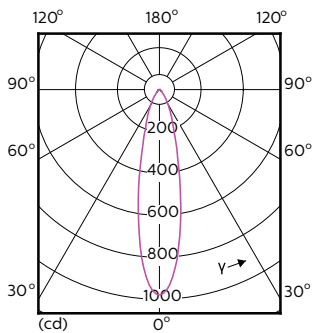

MASTER LEDspot ExpertColor MV

Order Code	Full Product Name	Luminous Intensity (Nom)
929001346402	MASTER LED ExpertColor LED ExpertColor 3.9-35W GU10 927 25D	700 cd
929001346502	MASTER LED ExpertColor LED ExpertColor 3.9-35W GU10 930 25D	750 cd
929001346602	MASTER LED ExpertColor LED ExpertColor 3.9-35W GU10 940 25D	800 cd
929001346702	MASTER LED ExpertColor LED ExpertColor 3.9-35W GU10 927 36D	540 cd
929001346802	MASTER LED ExpertColor LED ExpertColor 3.9-35W GU10 930 36D	560 cd
929001346902	MASTER LED ExpertColor LED ExpertColor 3.9-35W GU10 940 36D	600 cd
929001347002	MASTER LED ExpertColor LED ExpertColor 5.5-50W GU10 927 25D	1000 cd
929001347008	MASTER LED ExpertColor LED ExpertColor 5.5-50W GU10 927 24D	1000 cd
929001347102	MASTER LED ExpertColor LED ExpertColor 5.5-50W GU10 930 25D	1000 cd
929001347108	MASTER LED ExpertColor LED ExpertColor 5.5-50W GU10 930 24D	1000 cd
929001347202	MASTER LED ExpertColor LED ExpertColor 5.5-50W GU10 940 25D	1050 cd
929001347302	MASTER LED ExpertColor LED ExpertColor 5.5-50W GU10 927 36D	800 cd
929001347308	MASTER LED ExpertColor LED ExpertColor 5.5-50W GU10 927 36D	800 cd
929001347402	MASTER LED ExpertColor LED ExpertColor 5.5-50W GU10 930 36D	800 cd
929001347408	MASTER LED ExpertColor LED ExpertColor 5.5-50W GU10 930 36D	800 cd
929001347502	MASTER LED ExpertColor LED ExpertColor 5.5-50W GU10 940 36D	800 cd