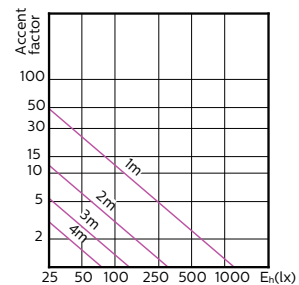

MASTER LEDspot ExpertColor MV 50W GU10
940 25D

MASTER LEDspot ExpertColor MV 50W GU10
927 25D