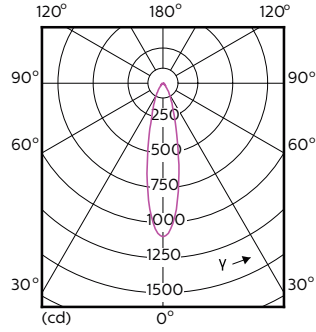

MASTER LEDspot ExpertColor MV

Order Code	Full Product Name	Luminous Intensity (Nom)
929001346402	MASTER LED ExpertColor LED ExpertColor 3.9-35W GU10 927 25D	700 cd
929001346502	MASTER LED ExpertColor LED ExpertColor 3.9-35W GU10 930 25D	750 cd
929001346602	MASTER LED ExpertColor LED ExpertColor 3.9-35W GU10 940 25D	800 cd
929001346702	MASTER LED ExpertColor LED ExpertColor 3.9-35W GU10 927 36D	540 cd
929001346802	MASTER LED ExpertColor LED ExpertColor 3.9-35W GU10 930 36D	560 cd
929001346902	MASTER LED ExpertColor LED ExpertColor 3.9-35W GU10 940 36D	600 cd
929001347002	MASTER LED ExpertColor LED ExpertColor 5.5-50W GU10 927 25D	1000 cd
929001347008	MASTER LED ExpertColor LED ExpertColor 5.5-50W GU10 927 24D	1000 cd
929001347102	MASTER LED ExpertColor LED ExpertColor 5.5-50W GU10 930 25D	1000 cd
929001347108	MASTER LED ExpertColor LED ExpertColor 5.5-50W GU10 930 24D	1000 cd
929001347202	MASTER LED ExpertColor LED ExpertColor 5.5-50W GU10 940 25D	1050 cd
929001347302	MASTER LED ExpertColor LED ExpertColor 5.5-50W GU10 927 36D	800 cd
929001347308	MASTER LED ExpertColor LED ExpertColor 5.5-50W GU10 927 36D	800 cd
929001347402	MASTER LED ExpertColor LED ExpertColor 5.5-50W GU10 930 36D	800 cd
929001347408	MASTER LED ExpertColor LED ExpertColor 5.5-50W GU10 930 36D	800 cd
929001347502	MASTER LED ExpertColor LED ExpertColor 5.5-50W GU10 940 36D	800 cd