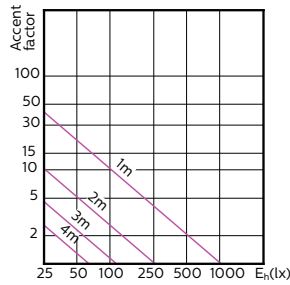

Accent Diagrams

MASTER LEDspot ExpertColor MV 35W GU10
930 25D