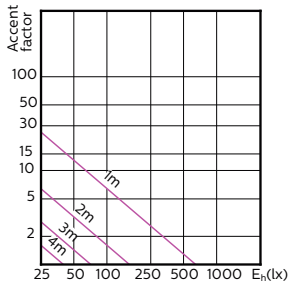

MASTER LEDspot ExpertColor MV 35W GU10
927 36D