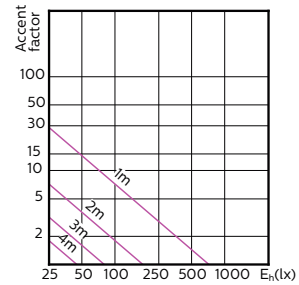

MASTER LEDspot ExpertColor MV 35W GU10
940 36D