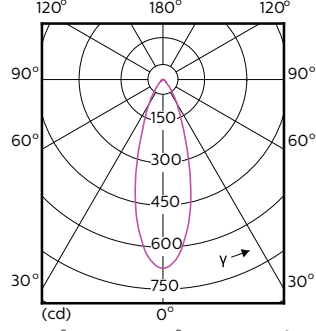

MASTER LEDspot ExpertColor MV

Order Code	Full Product Name	Luminous Intensity (Nom)
929001346402	MASTER LED ExpertColor LED ExpertColor 3.9-35W GU10 927 25D	700 cd
929001346502	MASTER LED ExpertColor LED ExpertColor 3.9-35W GU10 930 25D	750 cd
929001346602	MASTER LED ExpertColor LED ExpertColor 3.9-35W GU10 940 25D	800 cd
929001346702	MASTER LED ExpertColor LED ExpertColor 3.9-35W GU10 927 36D	540 cd
929001346802	MASTER LED ExpertColor LED ExpertColor 3.9-35W GU10 930 36D	560 cd
929001346902	MASTER LED ExpertColor LED ExpertColor 3.9-35W GU10 940 36D	600 cd
929001347002	MASTER LED ExpertColor LED ExpertColor 5.5-50W GU10 927 25D	1000 cd
929001347008	MASTER LED ExpertColor LED ExpertColor 5.5-50W GU10 927 24D	1000 cd
929001347102	MASTER LED ExpertColor LED ExpertColor 5.5-50W GU10 930 25D	1000 cd
929001347108	MASTER LED ExpertColor LED ExpertColor 5.5-50W GU10 930 24D	1000 cd
929001347202	MASTER LED ExpertColor LED ExpertColor 5.5-50W GU10 940 25D	1050 cd
929001347302	MASTER LED ExpertColor LED ExpertColor 5.5-50W GU10 927 36D	800 cd
929001347308	MASTER LED ExpertColor LED ExpertColor 5.5-50W GU10 927 36D	800 cd
929001347402	MASTER LED ExpertColor LED ExpertColor 5.5-50W GU10 930 36D	800 cd
929001347408	MASTER LED ExpertColor LED ExpertColor 5.5-50W GU10 930 36D	800 cd
929001347502	MASTER LED ExpertColor LED ExpertColor 5.5-50W GU10 940 36D	800 cd