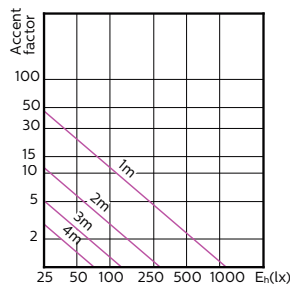

MASTER LEDspot ExpertColor MV 50W GU10
930 25D

MASTER LEDspot ExpertColor MV 50W GU10
927 25D