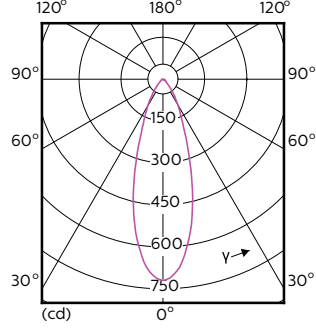

MASTER LEDspot ExpertColor MV

Order Code	Full Product Name	Luminous Intensity (Nom)
929001346402	MASTER LED ExpertColor LED ExpertColor 3.9-35W GU10 927 25D	700 cd
929001346502	MASTER LED ExpertColor LED ExpertColor 3.9-35W GU10 930 25D	750 cd
929001346602	MASTER LED ExpertColor LED ExpertColor 3.9-35W GU10 940 25D	800 cd
929001346702	MASTER LED ExpertColor LED ExpertColor 3.9-35W GU10 927 36D	540 cd
929001346802	MASTER LED ExpertColor LED ExpertColor 3.9-35W GU10 930 36D	560 cd
929001346902	MASTER LED ExpertColor LED ExpertColor 3.9-35W GU10 940 36D	600 cd
929001347002	MASTER LED ExpertColor LED ExpertColor 5.5-50W GU10 927 25D	1000 cd
929001347008	MASTER LED ExpertColor LED ExpertColor 5.5-50W GU10 927 24D	1000 cd
929001347102	MASTER LED ExpertColor LED ExpertColor 5.5-50W GU10 930 25D	1000 cd
929001347108	MASTER LED ExpertColor LED ExpertColor 5.5-50W GU10 930 24D	1000 cd
929001347202	MASTER LED ExpertColor LED ExpertColor 5.5-50W GU10 940 25D	1050 cd
929001347302	MASTER LED ExpertColor LED ExpertColor 5.5-50W GU10 927 36D	800 cd
929001347308	MASTER LED ExpertColor LED ExpertColor 5.5-50W GU10 927 36D	800 cd
929001347402	MASTER LED ExpertColor LED ExpertColor 5.5-50W GU10 930 36D	800 cd
929001347408	MASTER LED ExpertColor LED ExpertColor 5.5-50W GU10 930 36D	800 cd
929001347502	MASTER LED ExpertColor LED ExpertColor 5.5-50W GU10 940 36D	800 cd