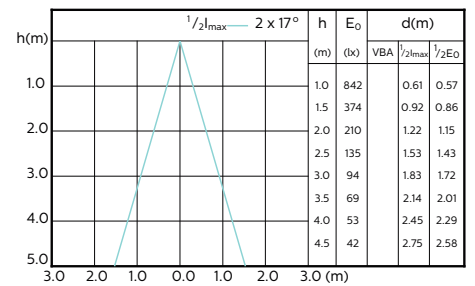

MASTER LEDspot ExpertColor MV 50W GU10
930 36D

Beam Diagrams

MASTER LEDspot ExpertColor MV 50W GU10
927 25D

MASTER LEDspot ExpertColor MV 50W GU10
930 25D

MASTER LEDspot ExpertColor MV 50W GU10
927 36D

MASTER LEDspot ExpertColor MV