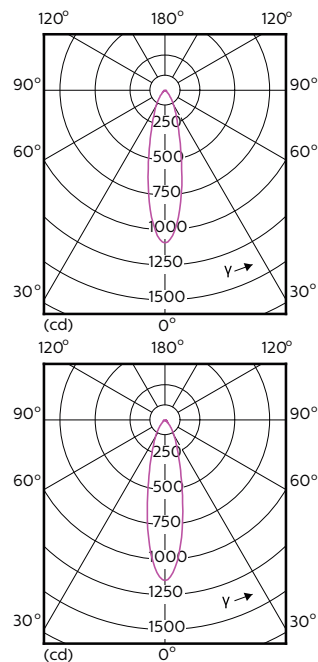

Informasi Umum

Tutup-Dasar	GU10
Nominal Masa Pakai (Nom)	40000 h
Siklus Sakelar	50000X

Teknis Lampu

Indeks Renderasi Warna (Nom)	97
Llmf Di Akhir Masa Pakai Nominal (Nom)	70 %

Mekanis dan Housing

Bentuk Bohlam	PAR16

Suhu

T-Case Maksimum (Nom)	80 °C

Teknis Lampu (1/2)

Order Code	Full Product Name	Sudut	Kode	Suhu Warna		
		Cahaya (Nom)		Warna (Nom)	Terkorelasi (Nom)	Fluks Cahaya (Nom)
929001347002	MASTER LED ExpertColor LED ExpertColor 5.5-50W GU10 927 25D	25 °	927	2700 K	355 lm	
929001347008	MASTER LED ExpertColor LED ExpertColor 5.5-50W GU10 927 24D	24 °	927	2700 K	385 lm	
929001347108	MASTER LED ExpertColor LED ExpertColor 5.5-50W GU10 930 24D	24 °	930	3000 K	405 lm	
929001347308	MASTER LED ExpertColor LED ExpertColor 5.5-50W GU10 927 36D	36 °	927	2700 K	385 lm	
929001347408	MASTER LED ExpertColor LED ExpertColor 5.5-50W GU10 930 36D	36 °	930	3000 K	405 lm	

Teknis Lampu (2/2)

Order Code	Full Product Name	Intensitas Cahaya (Nom)
929001347002	MASTER LED ExpertColor LED ExpertColor 5.5-50W GU10 927 25D	1000 cd
929001347008	MASTER LED ExpertColor LED ExpertColor 5.5-50W GU10 927 24D	1000 cd
929001347108	MASTER LED ExpertColor LED ExpertColor 5.5-50W GU10 930 24D	1000 cd
929001347308	MASTER LED ExpertColor LED ExpertColor 5.5-50W GU10 927 36D	800 cd
929001347408	MASTER LED ExpertColor LED ExpertColor 5.5-50W GU10 930 36D	800 cd