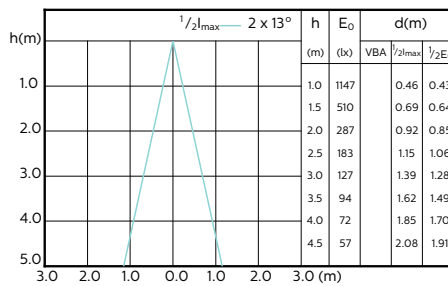

MASTER LEDspot ExpertColor MV 50W GU10
930 25D