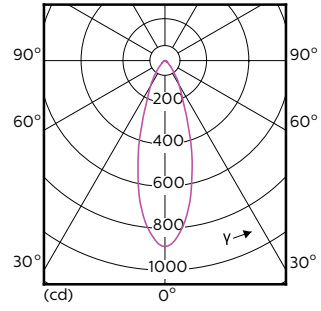

MASTER LEDspot ExpertColor MV