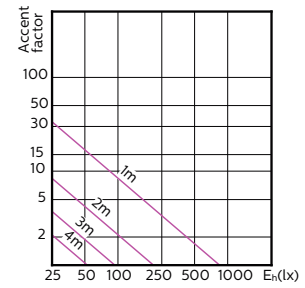

MASTER LEDspot ExpertColor MV

MASTER LEDspot ExpertColor MV

Accent Diagrams

MASTER LEDspot ExpertColor MV 50W GU10
927 25D

MASTER LEDspot ExpertColor MV 50W GU10
930 25D

MASTER LEDspot ExpertColor MV 50W GU10
927 36D