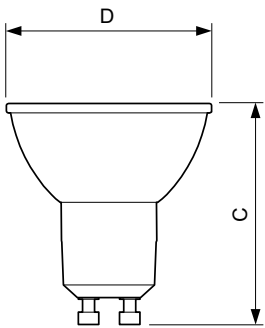

Versions

Dimensional drawing

Product	D	C
MASTER LED ExpertColor LED ExpertColor 5.5-50W GU10 930 24D	50 mm	54 mm
MASTER LED ExpertColor LED ExpertColor 5.5-50W GU10 927 36D	50 mm	54 mm
MASTER LED ExpertColor LED ExpertColor 5.5-50W GU10 930 36D	50 mm	54 mm
MASTER LED ExpertColor LED ExpertColor 5.5-50W GU10 927 25D	50 mm	54 mm
MASTER LED ExpertColor LED ExpertColor 5.5-50W GU10 927 24D	50 mm	54 mm