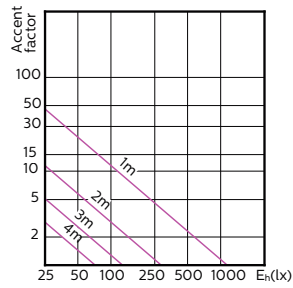

MASTER LEDspot ExpertColor MV

Accent Diagrams

MASTER LEDspot ExpertColor MV 50W GU10
927 25D

MASTER LEDspot ExpertColor MV 50W GU10
930 25D