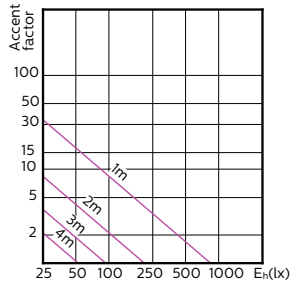

MASTER LEDspot ExpertColor MV

Accent Diagrams

MASTER LEDspot ExpertColor MV 50W GU10
927 36D