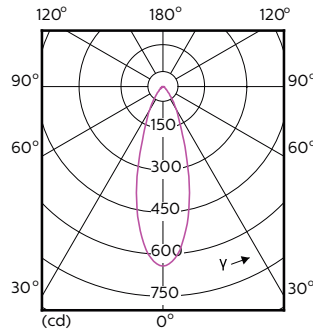

MASTER LEDspot ExpertColor MV

Order Code	Full Product Name	Intensità luminosa (Nom)
70765400	MASTER LED ExpertColor LED ExpertColor 5.5-50W GU10 940 25D	1050 cd
70767800	MASTER LED ExpertColor LED ExpertColor 5.5-50W GU10 927 36D	800 cd
70733300	MASTER LED ExpertColor LED ExpertColor 5.5-50W GU10 927 36D	800 cd
70769200	MASTER LED ExpertColor LED ExpertColor 5.5-50W GU10 930 36D	800 cd
75590700	MASTER LED ExpertColor LED ExpertColor 5.5-50W GU10 930 36D	800 cd
70771500	MASTER LED ExpertColor LED ExpertColor 5.5-50W GU10 940 36D	800 cd