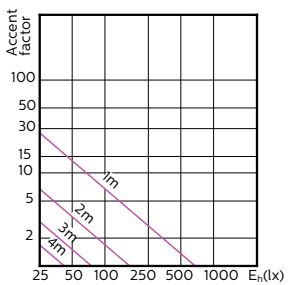

**MASTER LEDspot ExpertColor MV 35W GU10
930 36D**