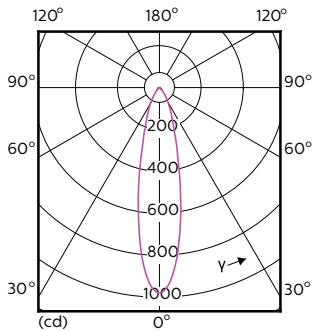

MASTER LEDspot ExpertColor MV

Order Code	Full Product Name	Intensità luminosa (Nom)
70765400	MASTER LED ExpertColor LED ExpertColor 5.5-50W GU10 940 25D	1050 cd
70767800	MASTER LED ExpertColor LED ExpertColor 5.5-50W GU10 927 36D	800 cd
70733300	MASTER LED ExpertColor LED ExpertColor 5.5-50W GU10 927 36D	800 cd
70769200	MASTER LED ExpertColor LED ExpertColor 5.5-50W GU10 930 36D	800 cd
75590700	MASTER LED ExpertColor LED ExpertColor 5.5-50W GU10 930 36D	800 cd
70771500	MASTER LED ExpertColor LED ExpertColor 5.5-50W GU10 940 36D	800 cd