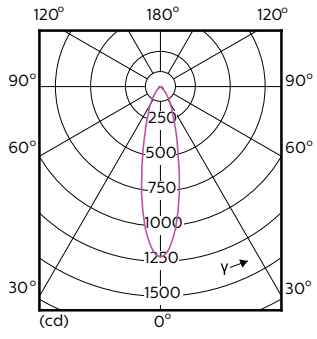

MASTER LEDspot ExpertColor MV