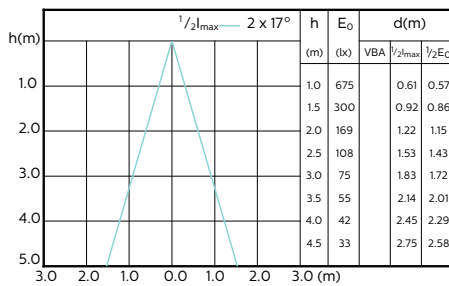

Beam Diagrams

MASTER LEDspot ExpertColor MV 35W GU10
927 25D

MASTER LEDspot ExpertColor MV 35W GU10
930 25D

MASTER LEDspot ExpertColor MV 35W GU10
940 25D

MASTER LEDspot ExpertColor MV 35W GU10
927 36D

MASTER LEDspot ExpertColor MV 35W GU10
930 36D