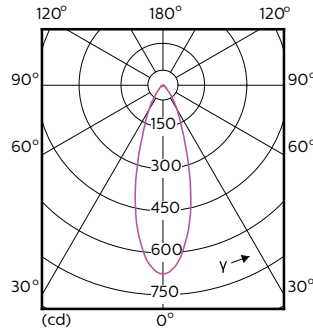

MASTER LEDspot ExpertColor MV

Order Code	Full Product Name	Intensità luminosa (Nom)
70765400	MASTER LED ExpertColor LED ExpertColor 5.5-50W GU10 940 25D	1050 cd
70767800	MASTER LED ExpertColor LED ExpertColor 5.5-50W GU10 927 36D	800 cd
70733300	MASTER LED ExpertColor LED ExpertColor 5.5-50W GU10 927 36D	800 cd
70769200	MASTER LED ExpertColor LED ExpertColor 5.5-50W GU10 930 36D	800 cd
75590700	MASTER LED ExpertColor LED ExpertColor 5.5-50W GU10 930 36D	800 cd
70771500	MASTER LED ExpertColor LED ExpertColor 5.5-50W GU10 940 36D	800 cd