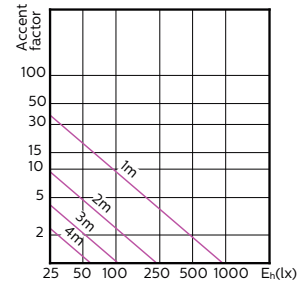

**MASTER LEDspot ExpertColor MV 50W GU10
930 25D**

**MASTER LEDspot ExpertColor MV 50W GU10
940 25D**

MASTER LEDspot ExpertColor MV

Accent Diagrams

MASTER LEDspot ExpertColor MV 50W GU10
927 36D

MASTER LEDspot ExpertColor MV 50W GU10
940 36D