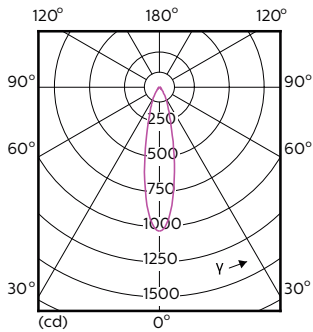

MASTER LEDspot ExpertColor MV

Order Code	Full Product Name	Intensità luminosa (Nom)
70765400	MASTER LED ExpertColor LED ExpertColor 5.5-50W GU10 940 25D	1050 cd
70767800	MASTER LED ExpertColor LED ExpertColor 5.5-50W GU10 927 36D	800 cd
70733300	MASTER LED ExpertColor LED ExpertColor 5.5-50W GU10 927 36D	800 cd
70769200	MASTER LED ExpertColor LED ExpertColor 5.5-50W GU10 930 36D	800 cd
75590700	MASTER LED ExpertColor LED ExpertColor 5.5-50W GU10 930 36D	800 cd
70771500	MASTER LED ExpertColor LED ExpertColor 5.5-50W GU10 940 36D	800 cd