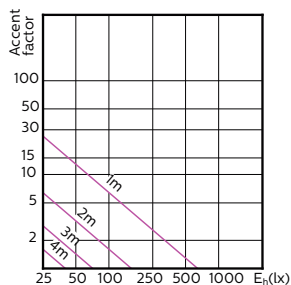

**MASTER LEDspot ExpertColor MV 35W GU10
927 36D**