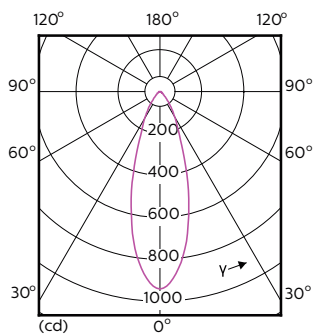

MASTER LEDspot ExpertColor MV