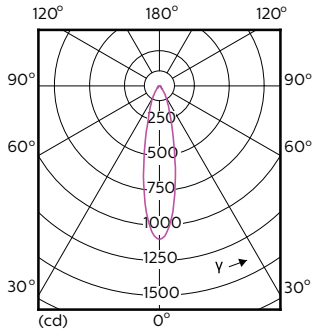

MASTER LEDspot ExpertColor MV

Order Code	Full Product Name	Intensità luminosa (Nom)
70765400	MASTER LED ExpertColor LED ExpertColor 5.5-50W GU10 940 25D	1050 cd
70767800	MASTER LED ExpertColor LED ExpertColor 5.5-50W GU10 927 36D	800 cd
70733300	MASTER LED ExpertColor LED ExpertColor 5.5-50W GU10 927 36D	800 cd
70769200	MASTER LED ExpertColor LED ExpertColor 5.5-50W GU10 930 36D	800 cd
75590700	MASTER LED ExpertColor LED ExpertColor 5.5-50W GU10 930 36D	800 cd
70771500	MASTER LED ExpertColor LED ExpertColor 5.5-50W GU10 940 36D	800 cd