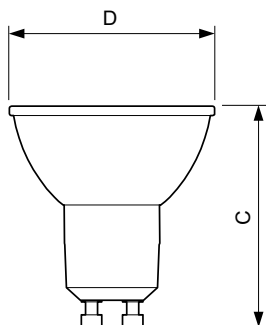

Versions

MASTER LEDspot ExpertColor MV

Disegno tecnico

Product	D	C
MASTER LED ExpertColor LED ExpertColor 5.5-50W GU10 930 24D	50 mm	54 mm
MASTER LED ExpertColor LED ExpertColor 3.9-35W GU10 927 25D	50 mm	54 mm
MASTER LED ExpertColor LED ExpertColor 5.5-50W GU10 927 36D	50 mm	54 mm
MASTER LED ExpertColor LED ExpertColor 5.5-50W GU10 930 36D	50 mm	54 mm
MASTER LED ExpertColor LED ExpertColor 5.5-50W GU10 940 36D	50 mm	54 mm
MASTER LED ExpertColor LED ExpertColor 5.5-50W GU10 930 36D	50 mm	54 mm
MASTER LED ExpertColor LED ExpertColor 5.5-50W GU10 940 25D	50 mm	54 mm
MASTER LED ExpertColor LED ExpertColor 5.5-50W GU10 927 36D	50 mm	54 mm
MASTER LED ExpertColor LED ExpertColor 5.5-50W GU10 930 25D	50 mm	54 mm
MASTER LED ExpertColor LED ExpertColor 5.5-50W GU10 927 25D	50 mm	54 mm
MASTER LED ExpertColor LED ExpertColor 3.9-35W GU10 940 36D	50 mm	54 mm
MASTER LED ExpertColor LED ExpertColor 3.9-35W GU10 930 36D	50 mm	54 mm
MASTER LED ExpertColor LED ExpertColor 3.9-35W GU10 927 36D	50 mm	54 mm
MASTER LED ExpertColor LED ExpertColor 3.9-35W GU10 940 25D	50 mm	54 mm
MASTER LED ExpertColor LED ExpertColor 3.9-35W GU10 930 25D	50 mm	54 mm
MASTER LED ExpertColor LED ExpertColor 5.5-50W GU10 927 24D	50 mm	54 mm