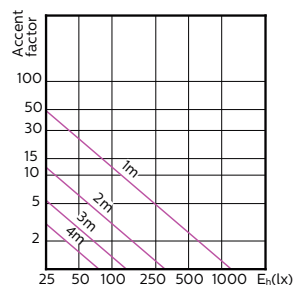

**MASTER LEDspot ExpertColor MV 50W GU10
940 25D**