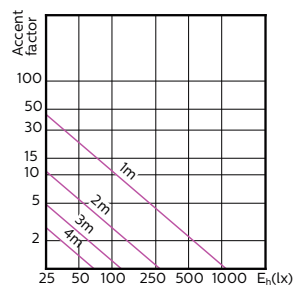

MASTER LEDspot ExpertColor MV

MASTER LEDspot ExpertColor MV

Accent Diagrams

**MASTER LEDspot ExpertColor MV 35W GU10
927 25D**

**MASTER LEDspot ExpertColor MV 35W GU10
930 25D**

**MASTER LEDspot ExpertColor MV 35W GU10
940 25D**