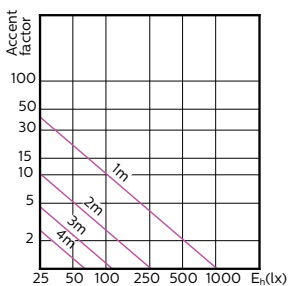

**MASTER LEDspot ExpertColor MV 35W GU10
930 25D**