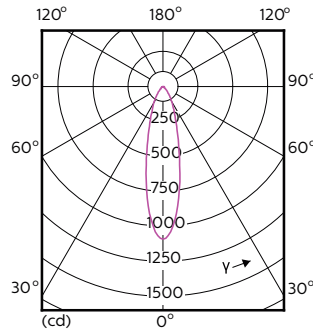

MASTER LEDspot ExpertColor MV

Order Code	Full Product Name	Intensità luminosa (Nom)
70765400	MASTER LED ExpertColor LED ExpertColor 5.5-50W GU10 940 25D	1050 cd
70767800	MASTER LED ExpertColor LED ExpertColor 5.5-50W GU10 927 36D	800 cd
70733300	MASTER LED ExpertColor LED ExpertColor 5.5-50W GU10 927 36D	800 cd
70769200	MASTER LED ExpertColor LED ExpertColor 5.5-50W GU10 930 36D	800 cd
75590700	MASTER LED ExpertColor LED ExpertColor 5.5-50W GU10 930 36D	800 cd
70771500	MASTER LED ExpertColor LED ExpertColor 5.5-50W GU10 940 36D	800 cd