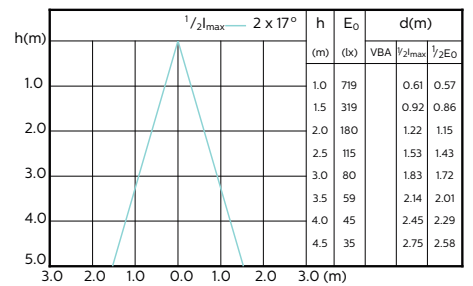

Beam Diagrams

MASTER LEDspot ExpertColor MV 35W GU10
927 25D

MASTER LEDspot ExpertColor MV 35W GU10
930 25D

MASTER LEDspot ExpertColor MV 35W GU10
940 25D

MASTER LEDspot ExpertColor MV 35W GU10
927 36D

MASTER LEDspot ExpertColor MV 35W GU10
930 36D