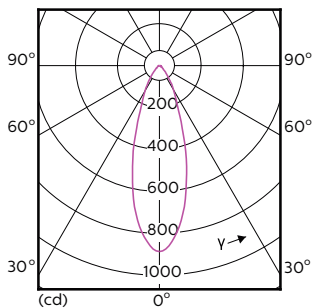

MASTER LEDspot ExpertColor MV