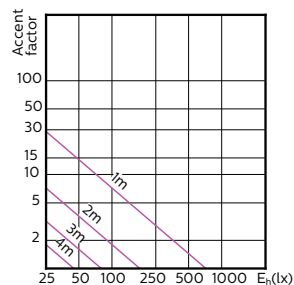

**MASTER LEDspot ExpertColor MV 35W GU10
940 36D**