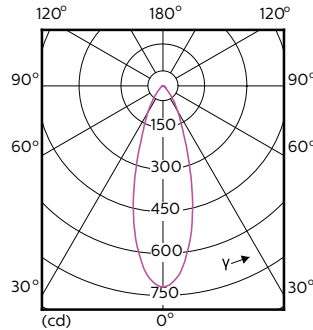

MASTER LEDspot ExpertColor MV

Order Code	Full Product Name	Intensità luminosa (Nom)
70765400	MASTER LED ExpertColor LED ExpertColor 5.5-50W GU10 940 25D	1050 cd
70767800	MASTER LED ExpertColor LED ExpertColor 5.5-50W GU10 927 36D	800 cd
70733300	MASTER LED ExpertColor LED ExpertColor 5.5-50W GU10 927 36D	800 cd
70769200	MASTER LED ExpertColor LED ExpertColor 5.5-50W GU10 930 36D	800 cd
75590700	MASTER LED ExpertColor LED ExpertColor 5.5-50W GU10 930 36D	800 cd
70771500	MASTER LED ExpertColor LED ExpertColor 5.5-50W GU10 940 36D	800 cd