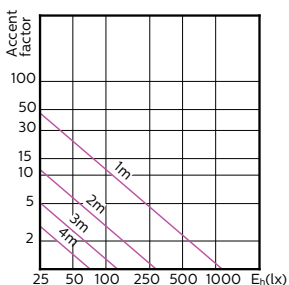

**MASTER LEDspot ExpertColor MV 50W GU10
930 25D**

**MASTER LEDspot ExpertColor MV 50W GU10
927 25D**