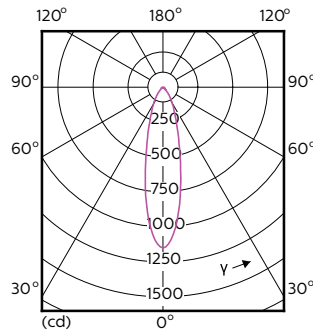

MASTER LEDspot ExpertColor MV

Order Code	Full Product Name	Intensità luminosa (Nom)
70765400	MASTER LED ExpertColor LED ExpertColor 5.5-50W GU10 940 25D	1050 cd
70767800	MASTER LED ExpertColor LED ExpertColor 5.5-50W GU10 927 36D	800 cd
70733300	MASTER LED ExpertColor LED ExpertColor 5.5-50W GU10 927 36D	800 cd
70769200	MASTER LED ExpertColor LED ExpertColor 5.5-50W GU10 930 36D	800 cd
75590700	MASTER LED ExpertColor LED ExpertColor 5.5-50W GU10 930 36D	800 cd
70771500	MASTER LED ExpertColor LED ExpertColor 5.5-50W GU10 940 36D	800 cd