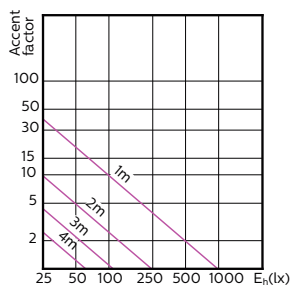

Accent Diagrams

**MASTER LEDspot ExpertColor MV 35W GU10
927 25D**