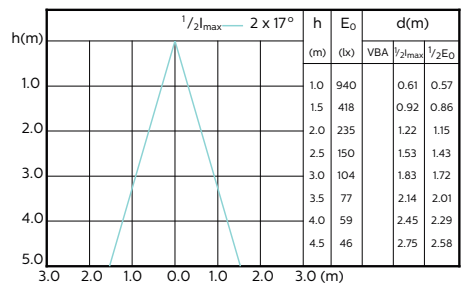

MASTER LEDspot ExpertColor MV 50W GU10
940 25D

MASTER LEDspot ExpertColor MV 50W GU10
940 36D