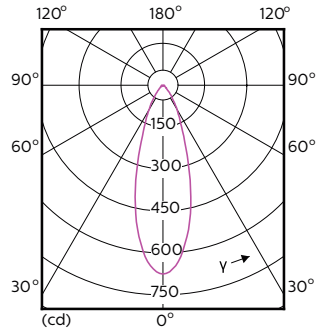

MASTER LEDspot ExpertColor MV

Order Code	Full Product Name	Luminous Flux (Rated) (Nom)	Luminous Intensity (Nom)	Gespecificeerde bundelbreedte
70765400	MASTER LED ExpertColor LED ExpertColor 5.5-50W GU10 940 25D	400 lm	1050 cd	25 °
70767800	MASTER LED ExpertColor LED ExpertColor 5.5-50W GU10 927 36D	355 lm	800 cd	36 °
70769200	MASTER LED ExpertColor LED ExpertColor 5.5-50W GU10 930 36D	375 lm	800 cd	36 °
70771500	MASTER LED ExpertColor LED ExpertColor 5.5-50W GU10 940 36D	400 lm	800 cd	36 °