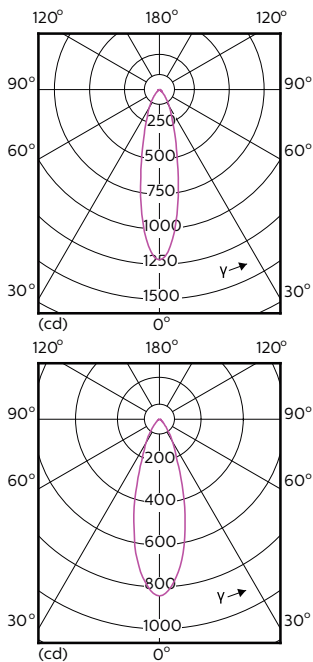

MASTER LEDspot ExpertColor MV