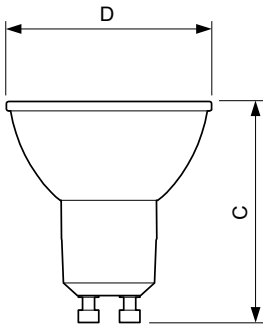

Versions

GU10 PAR16

Maatschets

Product	D	C
MASTER LED ExpertColor LED ExpertColor 3.9-35W GU10 927 25D	50 mm	54 mm
MASTER LED ExpertColor LED ExpertColor 5.5-50W GU10 940 36D	50 mm	54 mm
MASTER LED ExpertColor LED ExpertColor 5.5-50W GU10 930 36D	50 mm	54 mm
MASTER LED ExpertColor LED ExpertColor 5.5-50W GU10 940 25D	50 mm	54 mm
MASTER LED ExpertColor LED ExpertColor 5.5-50W GU10 927 36D	50 mm	54 mm
MASTER LED ExpertColor LED ExpertColor 5.5-50W GU10 930 25D	50 mm	54 mm
MASTER LED ExpertColor LED ExpertColor 5.5-50W GU10 927 25D	50 mm	54 mm
MASTER LED ExpertColor LED ExpertColor 3.9-35W GU10 940 36D	50 mm	54 mm
MASTER LED ExpertColor LED ExpertColor 3.9-35W GU10 930 36D	50 mm	54 mm
MASTER LED ExpertColor LED ExpertColor 3.9-35W GU10 927 36D	50 mm	54 mm
MASTER LED ExpertColor LED ExpertColor 3.9-35W GU10 940 25D	50 mm	54 mm
MASTER LED ExpertColor LED ExpertColor 3.9-35W GU10 930 25D	50 mm	54 mm