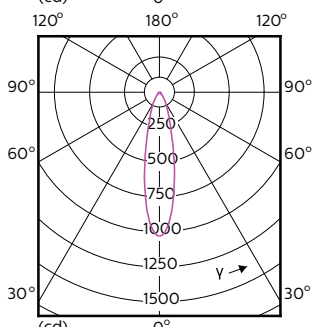

MASTER LEDspot ExpertColor MV

Order Code	Full Product Name	Luminous Flux (Rated) (Nom)	Luminous Intensity (Nom)	Gespecificeerde bundelbreedte
70765400	MASTER LED ExpertColor LED ExpertColor 5.5-50W GU10 940 25D	400 lm	1050 cd	25 °
70767800	MASTER LED ExpertColor LED ExpertColor 5.5-50W GU10 927 36D	355 lm	800 cd	36 °
70769200	MASTER LED ExpertColor LED ExpertColor 5.5-50W GU10 930 36D	375 lm	800 cd	36 °
70771500	MASTER LED ExpertColor LED ExpertColor 5.5-50W GU10 940 36D	400 lm	800 cd	36 °