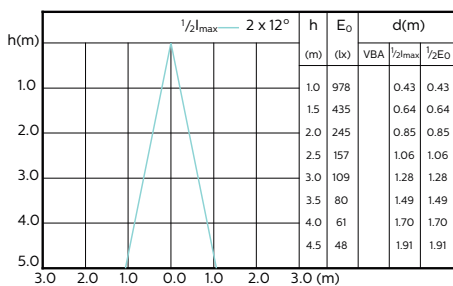

MASTER LEDspot ExpertColor MV 50W GU10
940 25D

MASTER LEDspot ExpertColor MV 50W GU10
927 36D

MASTER LEDspot ExpertColor MV 50W GU10
930 36D

MASTER LEDspot ExpertColor MV 50W GU10
940 36D

Beam Diagrams

MASTER LEDspot ExpertColor MV 35W GU10
927 25D