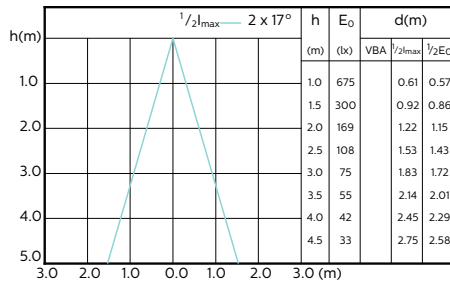

MASTER LEDspot ExpertColor MV 35W GU10
930 25D

MASTER LEDspot ExpertColor MV 35W GU10
940 25D

MASTER LEDspot ExpertColor MV

Beam Diagrams

**MASTER LEDspot ExpertColor MV 35W GU10
927 36D**

**MASTER LEDspot ExpertColor MV 35W GU10
930 36D**