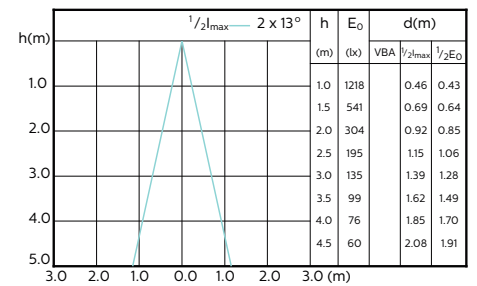

**MASTER LEDspot ExpertColor MV 50W GU10
940 25D**