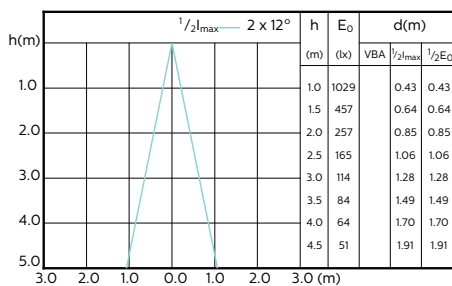

MASTER LEDspot ExpertColor MV 50W GU10
940 25D

MASTER LEDspot ExpertColor MV 50W GU10
927 36D

MASTER LEDspot ExpertColor MV 50W GU10
930 36D

MASTER LEDspot ExpertColor MV 50W GU10
940 36D

Beam Diagrams

MASTER LEDspot ExpertColor MV 35W GU10
927 25D