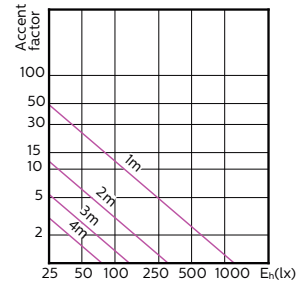

MASTER LEDspot ExpertColor MV 35W GU10
930 36D

MASTER LEDspot ExpertColor MV 35W GU10
940 36D

MASTER LEDspot ExpertColor MV

Accent Diagrams

MASTER LEDspot ExpertColor MV 50W GU10
927 25D

MASTER LEDspot ExpertColor MV 50W GU10
930 25D