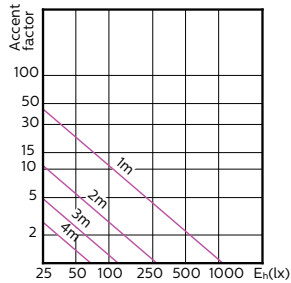

MASTER LEDspot ExpertColor MV

Accent Diagrams

MASTER LEDspot ExpertColor MV 50W GU10
927 25D