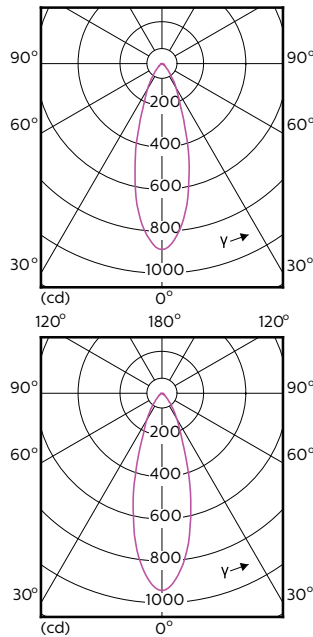

MASTER LEDspot ExpertColor MV