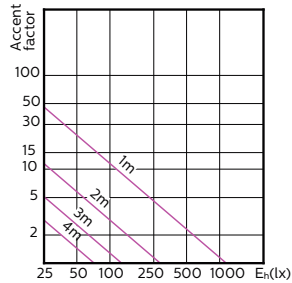

MASTER LEDspot ExpertColor MV 35W GU10
930 36D

MASTER LEDspot ExpertColor MV 35W GU10
940 36D

MASTER LEDspot ExpertColor MV

Accent Diagrams

MASTER LEDspot ExpertColor MV 50W GU10
927 25D

MASTER LEDspot ExpertColor MV 50W GU10
930 25D