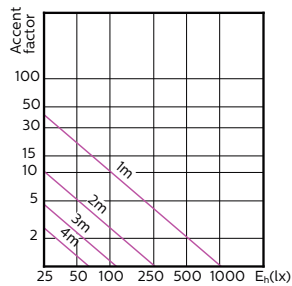

Accent Diagrams

MASTER LEDspot ExpertColor MV 35W GU10
930 25D