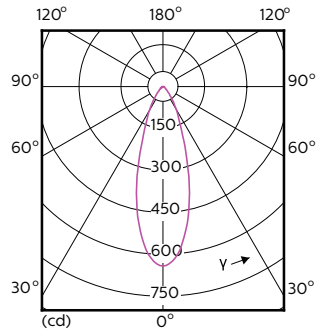

MASTER LEDspot ExpertColor MV

Order Code	Full Product Name	Luminous Flux (Rated) (Nom)	Luminous Intensity (Nom)	Gespecificeerde bundelbreedte
70765400	MASTER LED ExpertColor LED ExpertColor 5.5-50W GU10 940 25D	400 lm	1050 cd	25 °
70767800	MASTER LED ExpertColor LED ExpertColor 5.5-50W GU10 927 36D	355 lm	800 cd	36 °
70769200	MASTER LED ExpertColor LED ExpertColor 5.5-50W GU10 930 36D	375 lm	800 cd	36 °
70771500	MASTER LED ExpertColor LED ExpertColor 5.5-50W GU10 940 36D	400 lm	800 cd	36 °