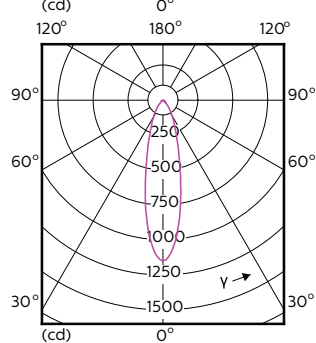

MASTER LEDspot ExpertColor MV

Order Code	Full Product Name	Luminous Flux (Rated) (Nom)	Luminous Intensity (Nom)	Gespecificeerde bundelbreedte
70765400	MASTER LED ExpertColor LED ExpertColor 5.5-50W GU10 940 25D	400 lm	1050 cd	25 °
70767800	MASTER LED ExpertColor LED ExpertColor 5.5-50W GU10 927 36D	355 lm	800 cd	36 °
70769200	MASTER LED ExpertColor LED ExpertColor 5.5-50W GU10 930 36D	375 lm	800 cd	36 °
70771500	MASTER LED ExpertColor LED ExpertColor 5.5-50W GU10 940 36D	400 lm	800 cd	36 °