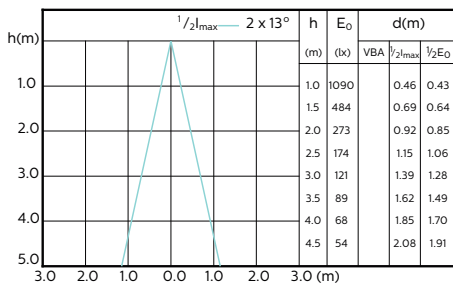

**MASTER LEDspot ExpertColor MV 50W GU10
927 25D**