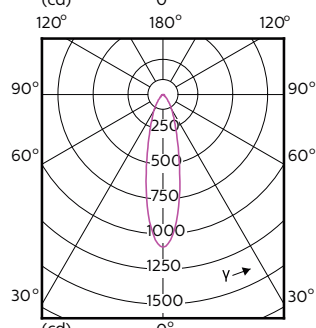

MASTER LEDspot ExpertColor MV

Order Code	Full Product Name	Luminous Flux (Rated) (Nom)	Luminous Intensity (Nom)	Gespecificeerde bundelbreedte
70765400	MASTER LED ExpertColor LED ExpertColor 5.5-50W GU10 940 25D	400 lm	1050 cd	25 °
70767800	MASTER LED ExpertColor LED ExpertColor 5.5-50W GU10 927 36D	355 lm	800 cd	36 °
70769200	MASTER LED ExpertColor LED ExpertColor 5.5-50W GU10 930 36D	375 lm	800 cd	36 °
70771500	MASTER LED ExpertColor LED ExpertColor 5.5-50W GU10 940 36D	400 lm	800 cd	36 °