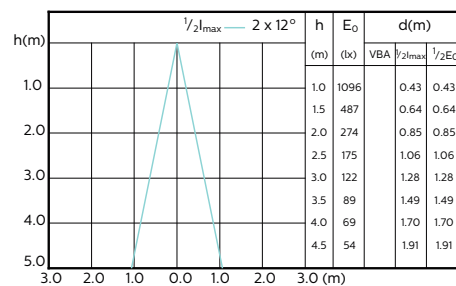

MASTER LEDspot ExpertColor MV 35W GU10
940 25D