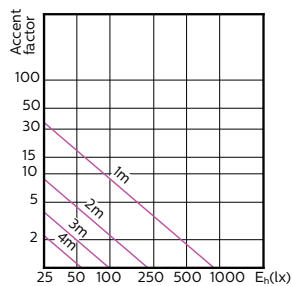

MASTER LEDspot ExpertColor MV 50W GU10
930 36D