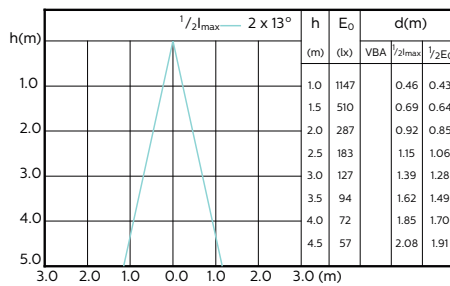

**MASTER LEDspot ExpertColor MV 50W GU10
930 25D**