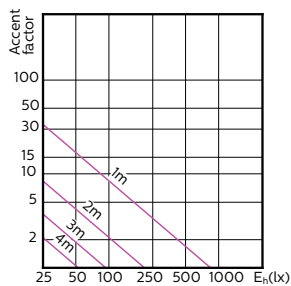

MASTER LEDspot ExpertColor MV 50W GU10
927 36D