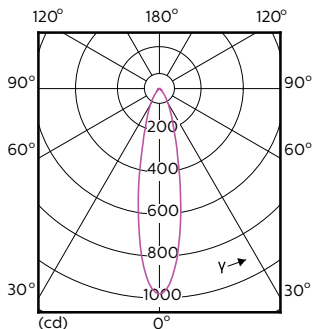

MASTER LEDspot ExpertColor MV

Order Code	Full Product Name	Luminous Flux (Rated) (Nom)	Luminous Intensity (Nom)	Gespecificeerde bundelbreedte
70765400	MASTER LED ExpertColor LED ExpertColor 5.5-50W GU10 940 25D	400 lm	1050 cd	25 °
70767800	MASTER LED ExpertColor LED ExpertColor 5.5-50W GU10 927 36D	355 lm	800 cd	36 °
70769200	MASTER LED ExpertColor LED ExpertColor 5.5-50W GU10 930 36D	375 lm	800 cd	36 °
70771500	MASTER LED ExpertColor LED ExpertColor 5.5-50W GU10 940 36D	400 lm	800 cd	36 °