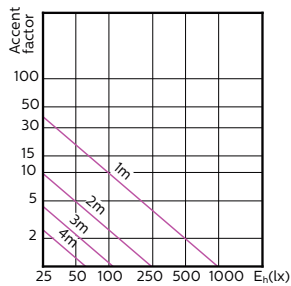

Accent Diagrams

MASTER LEDspot ExpertColor MV 35W GU10
927 25D