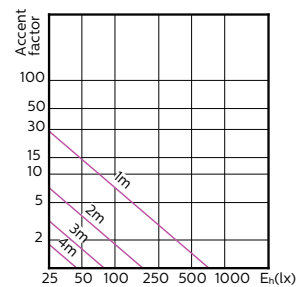

MASTER LEDspot ExpertColor MV 35W GU10
940 36D