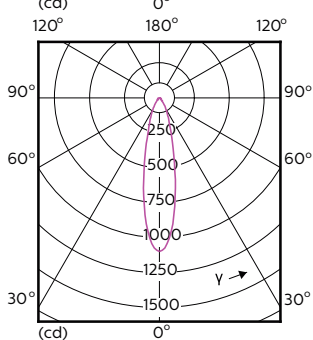

MASTER LEDspot ExpertColor MV

Order Code	Full Product Name	Luminous Flux (Rated) (Nom)	Luminous Intensity (Nom)	Gespecificeerde bundelbreedte
70765400	MASTER LED ExpertColor LED ExpertColor 5.5-50W GU10 940 25D	400 lm	1050 cd	25 °
70767800	MASTER LED ExpertColor LED ExpertColor 5.5-50W GU10 927 36D	355 lm	800 cd	36 °
70769200	MASTER LED ExpertColor LED ExpertColor 5.5-50W GU10 930 36D	375 lm	800 cd	36 °
70771500	MASTER LED ExpertColor LED ExpertColor 5.5-50W GU10 940 36D	400 lm	800 cd	36 °