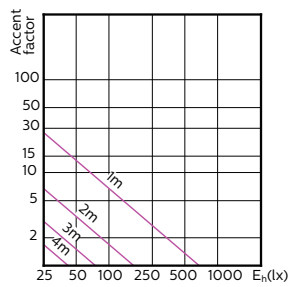

MASTER LEDspot ExpertColor MV 35W GU10
930 36D