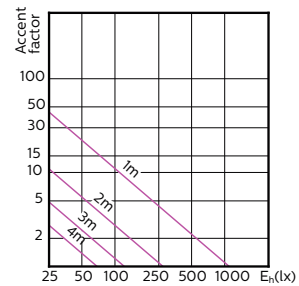

Accent Diagrams

MASTER LEDspot ExpertColor MV 35W GU10
940 25D