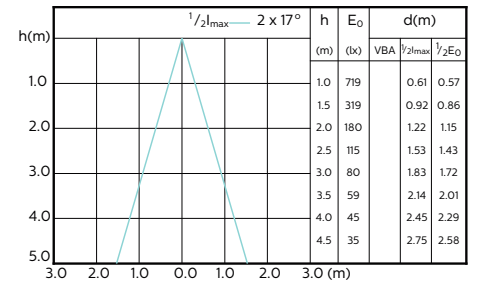

MASTER LEDspot ExpertColor MV 35W GU10
930 25D

MASTER LEDspot ExpertColor MV 35W GU10
940 25D

MASTER LEDspot ExpertColor MV

Beam Diagrams

**MASTER LEDspot ExpertColor MV 35W GU10
927 36D**

**MASTER LEDspot ExpertColor MV 35W GU10
930 36D**