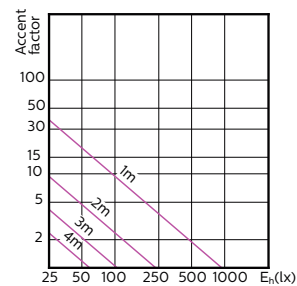

MASTER LEDspot ExpertColor MV 50W GU10
940 36D