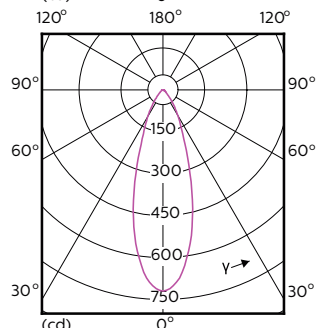

MASTER LEDspot ExpertColor MV

Order Code	Full Product Name	Luminous Flux (Rated) (Nom)	Luminous Intensity (Nom)	Gespecificeerde bundelbreedte
70765400	MASTER LED ExpertColor LED ExpertColor 5.5-50W GU10 940 25D	400 lm	1050 cd	25 °
70767800	MASTER LED ExpertColor LED ExpertColor 5.5-50W GU10 927 36D	355 lm	800 cd	36 °
70769200	MASTER LED ExpertColor LED ExpertColor 5.5-50W GU10 930 36D	375 lm	800 cd	36 °
70771500	MASTER LED ExpertColor LED ExpertColor 5.5-50W GU10 940 36D	400 lm	800 cd	36 °