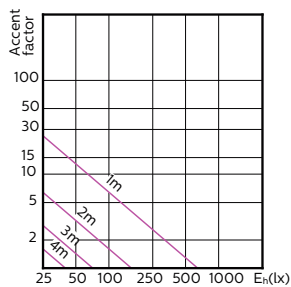

MASTER LEDspot ExpertColor MV 35W GU10
927 36D