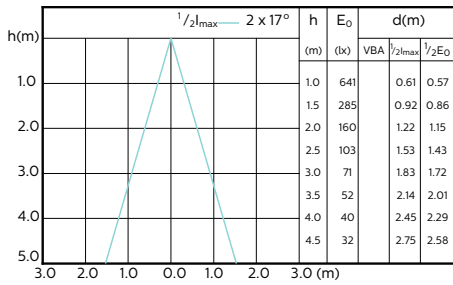

MASTER LEDspot ExpertColor MV

Beam Diagrams

**MASTER LEDspot ExpertColor MV 35W GU10
927 36D**