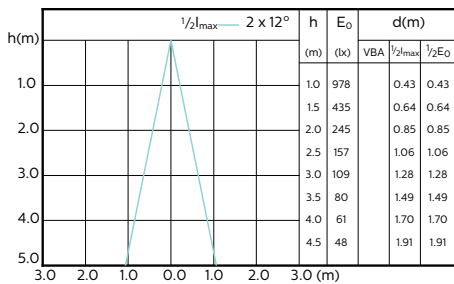

MASTER LEDspot ExpertColor MV

Accent Diagrams

MASTER LEDspot ExpertColor MV 50W GU10
927 36D

MASTER LEDspot ExpertColor MV 50W GU10
930 36D

MASTER LEDspot ExpertColor MV 50W GU10
940 36D

Beam Diagrams

MASTER LEDspot ExpertColor MV 35W GU10
927 25D