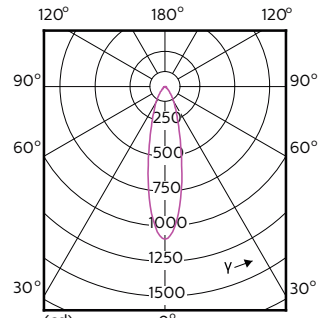

MASTER LEDspot ExpertColor MV