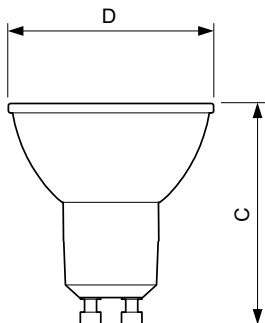

Versions

Desenho dimensional

Product	D	C
MASTER LED ExpertColor LED ExpertColor 3.9-35W GU10 927 25D	50 mm	54 mm
MASTER LED ExpertColor LED ExpertColor 5.5-50W GU10 940 36D	50 mm	54 mm
MASTER LED ExpertColor LED ExpertColor 5.5-50W GU10 930 36D	50 mm	54 mm
MASTER LED ExpertColor LED ExpertColor 5.5-50W GU10 940 25D	50 mm	54 mm
MASTER LED ExpertColor LED ExpertColor 5.5-50W GU10 927 36D	50 mm	54 mm
MASTER LED ExpertColor LED ExpertColor 5.5-50W GU10 930 25D	50 mm	54 mm
MASTER LED ExpertColor LED ExpertColor 5.5-50W GU10 927 25D	50 mm	54 mm
MASTER LED ExpertColor LED ExpertColor 3.9-35W GU10 940 36D	50 mm	54 mm
MASTER LED ExpertColor LED ExpertColor 3.9-35W GU10 930 36D	50 mm	54 mm
MASTER LED ExpertColor LED ExpertColor 3.9-35W GU10 927 36D	50 mm	54 mm
MASTER LED ExpertColor LED ExpertColor 3.9-35W GU10 940 25D	50 mm	54 mm
MASTER LED ExpertColor LED ExpertColor 3.9-35W GU10 930 25D	50 mm	54 mm