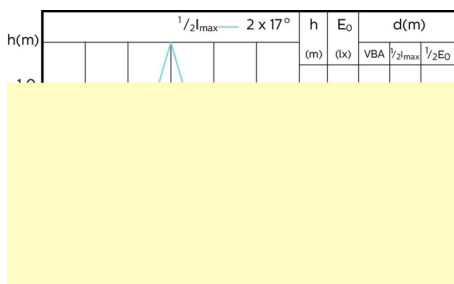

MASTER LEDspot ExpertColor MV 35W GU10
927 36D