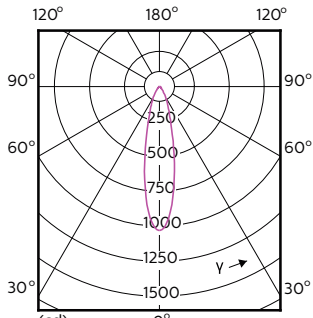

MASTER LEDspot ExpertColor MV