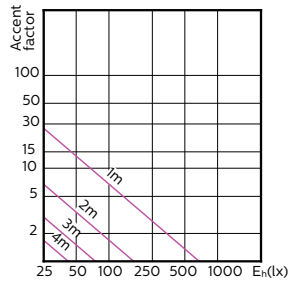

**MASTER LEDspot ExpertColor MV 35W GU10
930 36D**