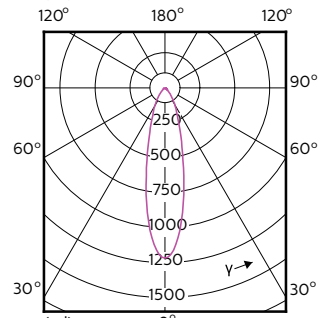

MASTER LEDspot ExpertColor MV