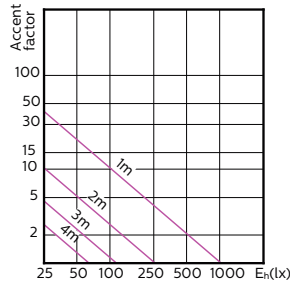

MASTER LEDspot ExpertColor MV

120°

180°

(cd) 0° 120° 180° 120°

(cd) 0°

MASTER LEDspot ExpertColor MV

Accent Diagrams

**MASTER LEDspot ExpertColor MV 35W GU10
927 25D**