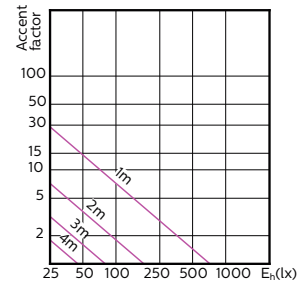

**MASTER LEDspot ExpertColor MV 35W GU10
940 36D**

**MASTER LEDspot ExpertColor MV 50W GU10
927 25D**