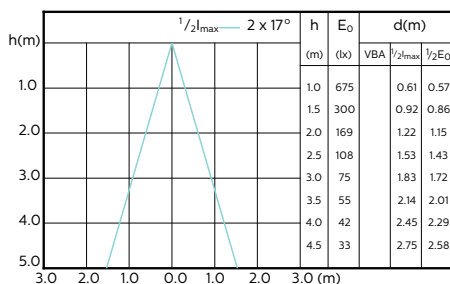

MASTER LEDspot ExpertColor MV 35W GU10
930 36D