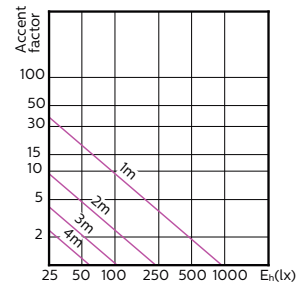

MASTER LEDspot ExpertColor MV

Accent Diagrams

MASTER LEDspot ExpertColor MV 50W GU10
927 36D

MASTER LEDspot ExpertColor MV 50W GU10
930 36D

MASTER LEDspot ExpertColor MV 50W GU10
940 36D

Beam Diagrams

MASTER LEDspot ExpertColor MV 35W GU10
927 25D