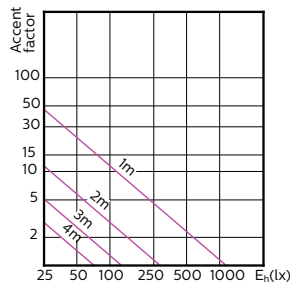

**MASTER LEDspot ExpertColor MV 50W GU10
930 25D**