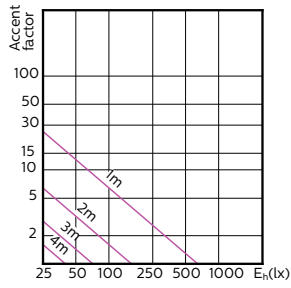

**MASTER LEDspot ExpertColor MV 35W GU10
927 36D**