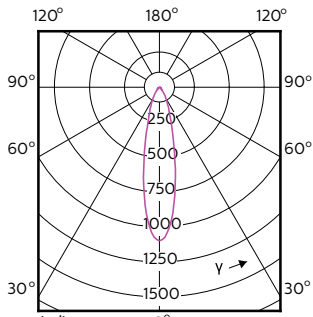

MASTER LEDspot ExpertColor MV