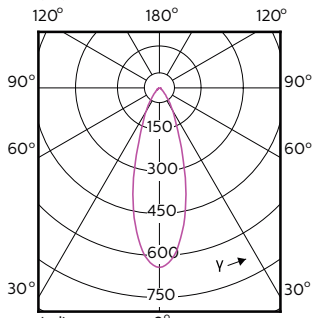

MASTER LEDspot ExpertColor MV