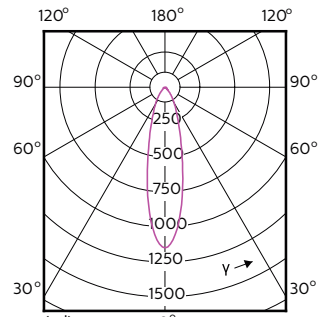

MASTER LEDspot ExpertColor MV