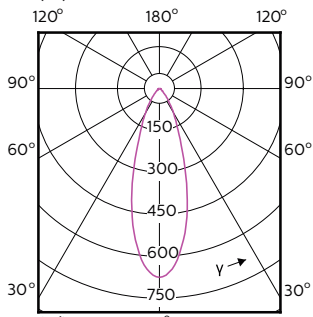

MASTER LEDspot ExpertColor MV