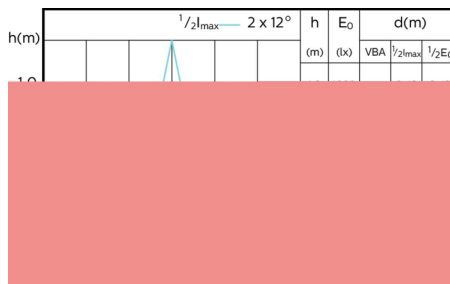

MASTER LEDspot ExpertColor MV

Accent Diagrams

MASTER LEDspot ExpertColor MV 50W GU10
927 36D

MASTER LEDspot ExpertColor MV 50W GU10
930 36D

MASTER LEDspot ExpertColor MV 50W GU10
940 36D

Beam Diagrams

MASTER LEDspot ExpertColor MV 35W GU10
927 25D