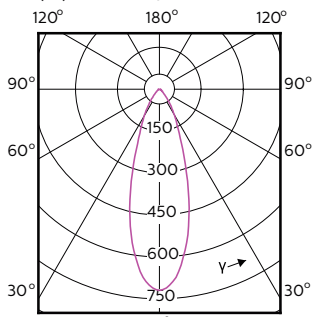

MASTER LEDspot ExpertColor MV