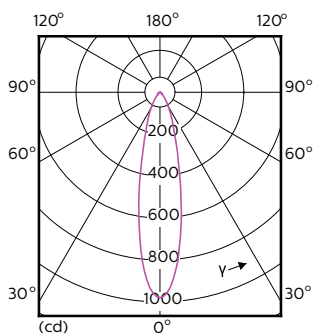

Dados técnicos de luminosidade (2/2)

Order Code	Full Product Name	Intensidade luminosa (Nom.)
70749400	MASTER LED ExpertColor LED ExpertColor 3.9-35W GU10 927 25D	700 cd
70751700	MASTER LED ExpertColor LED ExpertColor 3.9-35W GU10 930 25D	750 cd
70753100	MASTER LED ExpertColor LED ExpertColor 3.9-35W GU10 940 25D	800 cd
70755500	MASTER LED ExpertColor LED ExpertColor 3.9-35W GU10 927 36D	540 cd
70757900	MASTER LED ExpertColor LED ExpertColor 3.9-35W GU10 930 36D	560 cd
70759300	MASTER LED ExpertColor LED ExpertColor 3.9-35W GU10 940 36D	600 cd
70761600	MASTER LED ExpertColor LED ExpertColor 5.5-50W GU10 927 25D	1000 cd
70763000	MASTER LED ExpertColor LED ExpertColor 5.5-50W GU10 930 25D	1000 cd
70765400	MASTER LED ExpertColor LED ExpertColor 5.5-50W GU10 940 25D	1050 cd

Order Code	Full Product Name	Intensidade luminosa (Nom.)
70767800	MASTER LED ExpertColor LED ExpertColor 5.5-50W GU10 927 36D	800 cd
70769200	MASTER LED ExpertColor LED ExpertColor 5.5-50W GU10 930 36D	800 cd
70771500	MASTER LED ExpertColor LED ExpertColor 5.5-50W GU10 940 36D	800 cd