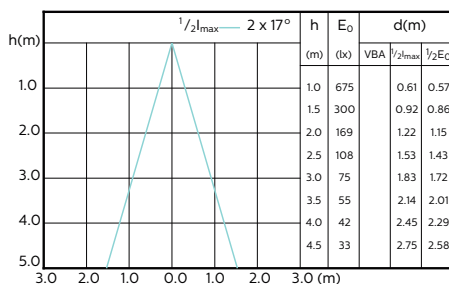

## Beam Diagrams

MASTER LEDspot ExpertColor MV 35W GU10  
927 25D

MASTER LEDspot ExpertColor MV 35W GU10  
930 25D

MASTER LEDspot ExpertColor MV 35W GU10  
940 25D

MASTER LEDspot ExpertColor MV 35W GU10  
927 36D