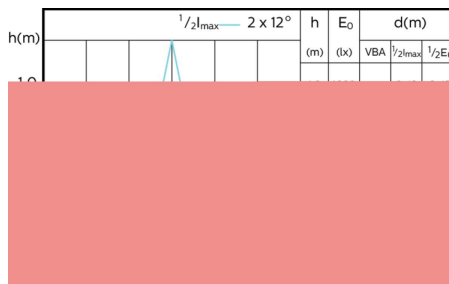

MASTER LEDspot ExpertColor MV 35W GU10
930 25D