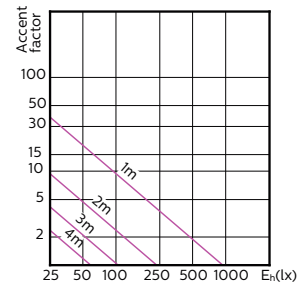

MASTER LEDspot ExpertColor MV 50W GU10
940 36D