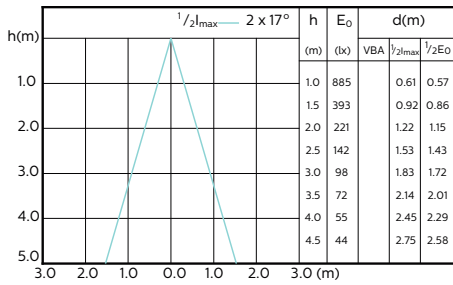

MASTER LEDspot ExpertColor MV

Sơ đồ chùm tia

MASTER LEDspot ExpertColor MV 50W GU10
930 36D