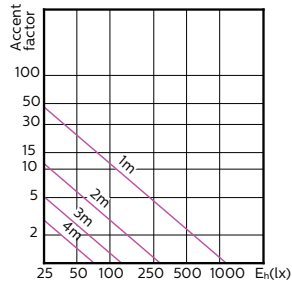

MASTER LEDspot ExpertColor MV

Sơ đồ chiếu sáng tạo điểm nhấn

MASTER LEDspot ExpertColor MV 50W GU10
930 25D