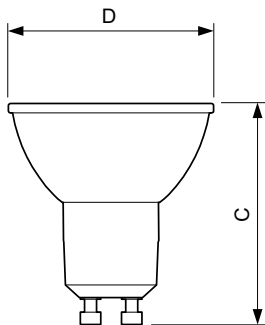

### Bản vẽ kích thước

Product	D	C
MASTER LED ExpertColor LED ExpertColor 5.5-50W GU10 930 24D	50 mm	54 mm
MASTER LED ExpertColor LED ExpertColor 5.5-50W GU10 930 36D	50 mm	54 mm
MASTER LED ExpertColor LED ExpertColor 5.5-50W GU10 927 36D	50 mm	54 mm
MASTER LED ExpertColor LED ExpertColor 5.5-50W GU10 927 24D	50 mm	54 mm