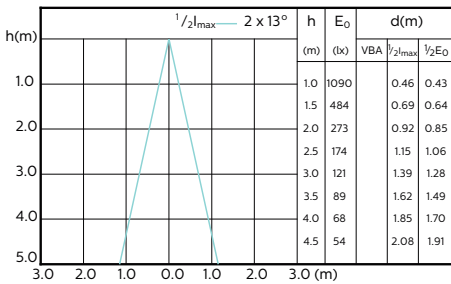

Sơ đồ chùm tia

MASTER LEDspot ExpertColor MV 50W GU10
927 25D