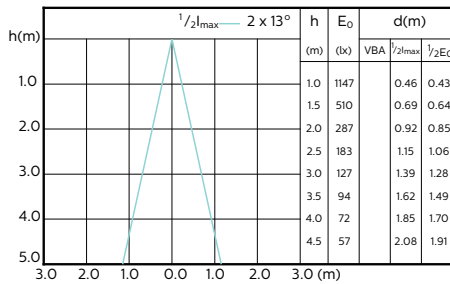

MASTER LEDspot ExpertColor MV 50W GU10
930 25D