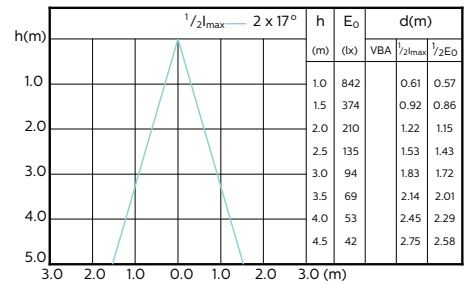

MASTER LEDspot ExpertColor MV 50W GU10
927 36D