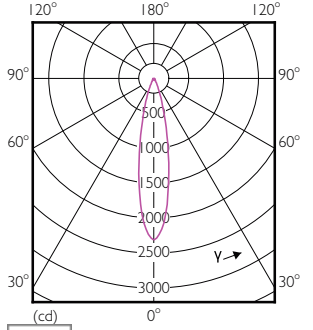

MASTER LEDspot ExpertColor LV

Order Code	Full Product Name	T-Case Maximum (Nom)
73546600	MASTER LED ExpertColor LED ExpertColor 7.5-43W MR16 930 36D	93 °C
73548000	MASTER LED ExpertColor LED ExpertColor 7.5-43W MR16 940 36D	93 °C