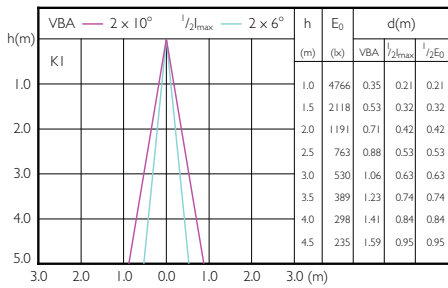

MAS LEDspotLV 43W GU5-3 940 36D MR16

MASTER LEDspot ExpertColor LV

Beam Diagrams

Master LEDspot ExpertColor LV 50W GU5.3 937 60D

Master LEDspot ExpertColor LV 50W GU5.3 930 60D

Master LEDspot ExpertColor LV 50W GU5.3 940 60D