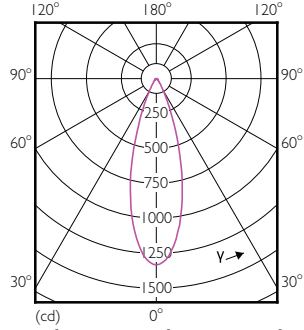

MASTER LEDspot ExpertColor LV

Order Code	Full Product Name	T-Case Maximum (Nom)
73546600	MASTER LED ExpertColor LED ExpertColor 7.5-43W MR16 930 36D	93 °C
73548000	MASTER LED ExpertColor LED ExpertColor 7.5-43W MR16 940 36D	93 °C