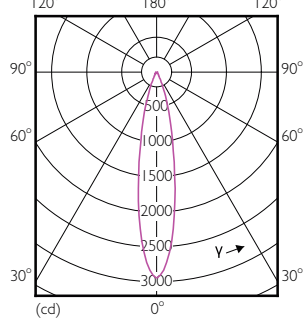

MASTER LEDspot ExpertColor LV

Order Code	Full Product Name	T-Case Maximum (Nom)
73546600	MASTER LED ExpertColor LED ExpertColor 7.5-43W MR16 930 36D	93 °C
73548000	MASTER LED ExpertColor LED ExpertColor 7.5-43W MR16 940 36D	93 °C