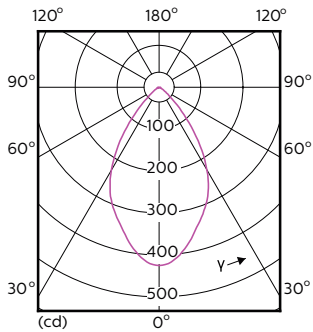

MASTER LEDspot ExpertColor LV

Order Code	Full Product Name	T-Case Maximum (Nom)
73546600	MASTER LED ExpertColor LED ExpertColor 7.5-43W MR16 930 36D	93 °C
73548000	MASTER LED ExpertColor LED ExpertColor 7.5-43W MR16 940 36D	93 °C