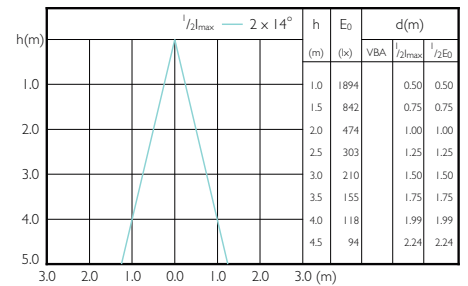

MAS LEDspotLV 43W GU5-3 940 36D MR16