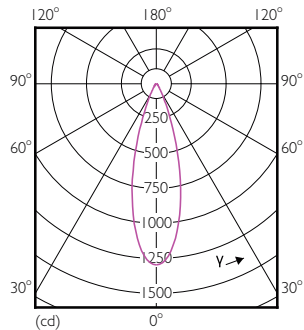

MASTER LEDspot ExpertColor LV

Order Code	Full Product Name	T-Case Maximum (Nom)
73546600	MASTER LED ExpertColor LED ExpertColor 7.5-43W MR16 930 36D	93 °C
73548000	MASTER LED ExpertColor LED ExpertColor 7.5-43W MR16 940 36D	93 °C