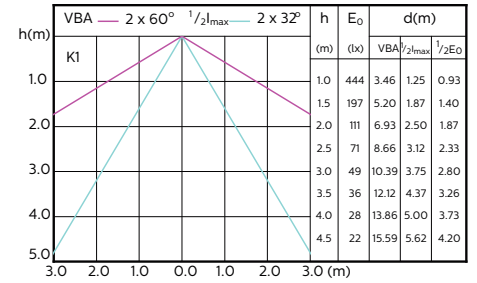

MAS LEDspotLV 43W GU5-3 940 36D MR16

MASTER LEDspot ExpertColor LV

Beam Diagrams

Master LEDspot ExpertColor LV 50W GU5.3 937 60D

Master LEDspot ExpertColor LV 50W GU5.3 930 60D

Master LEDspot ExpertColor LV 50W GU5.3 940 60D