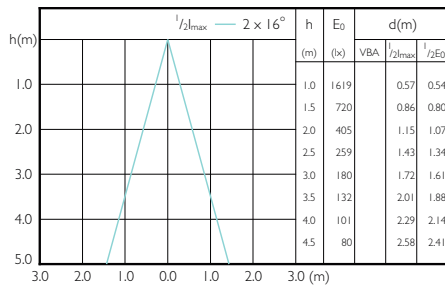

MAS LEDspotLV 43W GU5-3 930 36D MR16