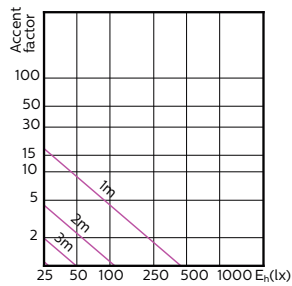

Accent Diagrams

Master LEDspot ExpertColor LV 50W GU5.3 930 60D