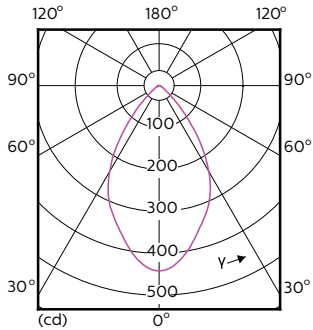

MASTER LEDspot ExpertColor LV

Order Code	Full Product Name	T-Case Maximum (Nom)
73546600	MASTER LED ExpertColor LED ExpertColor 7.5-43W MR16 930 36D	93 °C
73548000	MASTER LED ExpertColor LED ExpertColor 7.5-43W MR16 940 36D	93 °C