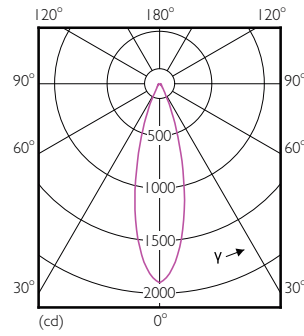

MASTER LEDspot ExpertColor LV