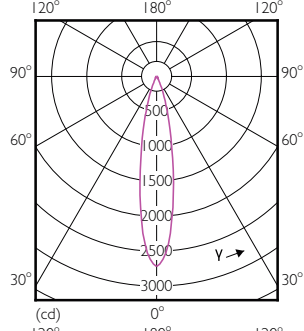

MASTER LEDspot ExpertColor LV

Order Code	Full Product Name	T-Case Maximum (Nom)
73546600	MASTER LED ExpertColor LED ExpertColor 7.5-43W MR16 930 36D	93 °C
73548000	MASTER LED ExpertColor LED ExpertColor 7.5-43W MR16 940 36D	93 °C