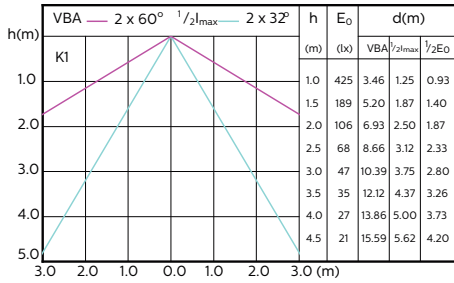

MASTER LEDspot ExpertColor LV

Beam Diagrams

Master LEDspot ExpertColor LV 50W GU5.3 937 60D