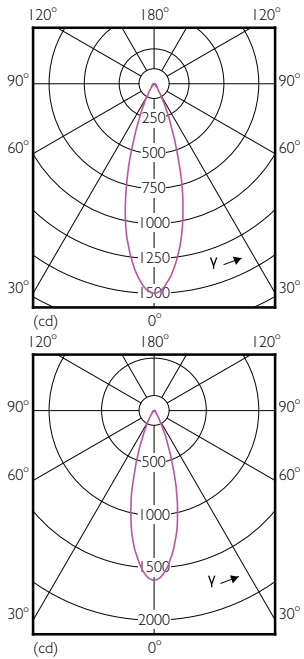

MASTER LEDspot ExpertColor LV