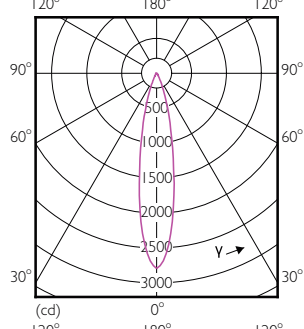

MASTER LEDspot ExpertColor LV

Order Code	Full Product Name	T-Case Maximum (Nom)
73546600	MASTER LED ExpertColor LED ExpertColor 7.5-43W MR16 930 36D	93 °C
73548000	MASTER LED ExpertColor LED ExpertColor 7.5-43W MR16 940 36D	93 °C