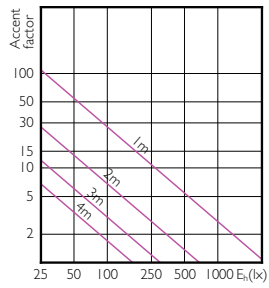

MASTER LEDspot ExpertColor LV

Beam Diagrams

MAS LEDspotLV 43W GU5-3 927 24D MR16