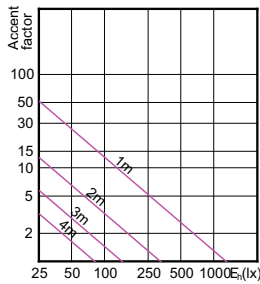

MAS LED ExpertColor 7.2-50W MR16 GU5.3 930 24D

MAS LED ExpertColor 7.2-50W MR16 GU5.3 927 36D

MAS LED ExpertColor 7.2-50W MR16 GU5.3 930 36D