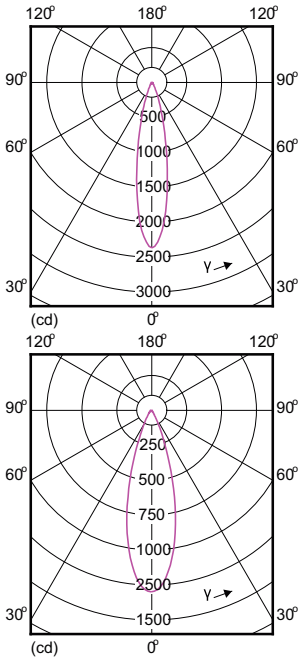

MASTER LEDspot ExpertColor LV

Order Code	Full Product Name	Luminous Intensity (Nom)
929001242568	MASTER LED ExpertColor LED MR16 ExpertColor 8-50W 927 36D	1350 cd
929001242608	MASTER LED ExpertColor LED MR16 ExpertColor 7.2-50W 930 36D	1450 cd
929001242768	MASTER LED ExpertColor LED MR16 ExpertColor 8-50W 940 36D	1450 cd

Accent Diagrams