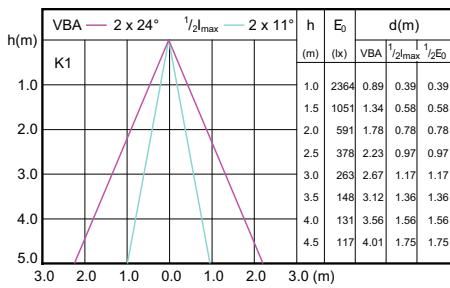

Beam Diagrams

MAS LED ExpertColor 7.2-50W MR16 GU5.3 930
24D