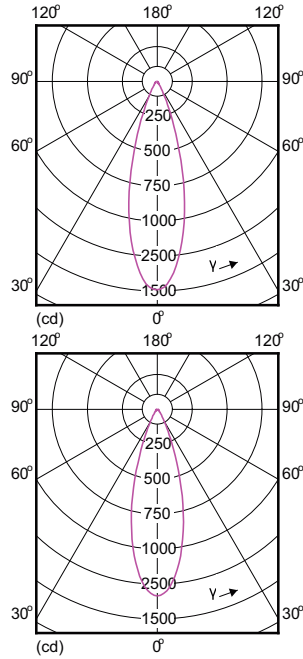

MASTER LEDspot ExpertColor LV

Order Code	Full Product Name	Luminous Intensity (Nom)
929001242568	MASTER LED ExpertColor LED MR16 ExpertColor 8-50W 927 36D	1350 cd
929001242608	MASTER LED ExpertColor LED MR16 ExpertColor 7.2-50W 930 36D	1450 cd
929001242768	MASTER LED ExpertColor LED MR16 ExpertColor 8-50W 940 36D	1450 cd

Accent Diagrams