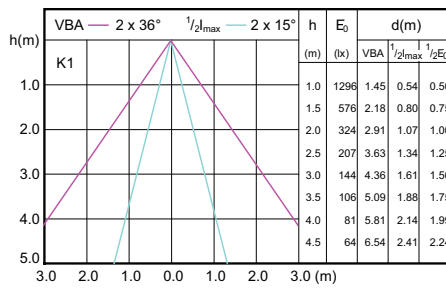

MAS LED ExpertColor 7.2-50W MR16 GU5.3 927
36D