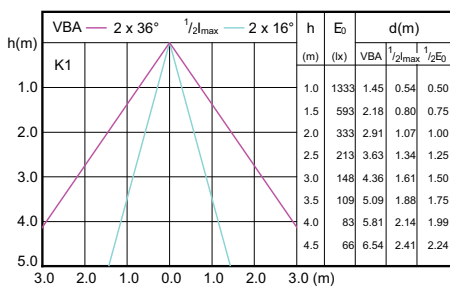

Beam Diagrams

MAS LED ExpertColor 7.2-50W MR16 GU5.3 930
24D

MAS LED ExpertColor 7.2-50W MR16 GU5.3 927
36D

MAS LED ExpertColor 7.2-50W MR16 GU5.3 930
36D

MAS LED ExpertColor 7.2-50W MR16 GU5.3
940 36D

MASTER LEDspot ExpertColor LV