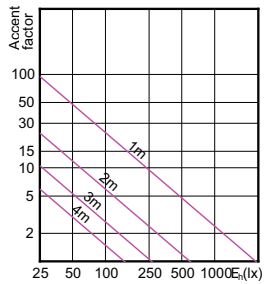

MAS LED ExpertColor 7.2-50W MR16 GU5.3 930 24D

MAS LED ExpertColor 7.2-50W MR16 GU5.3 927 36D

MAS LED ExpertColor 7.2-50W MR16 GU5.3 930 36D