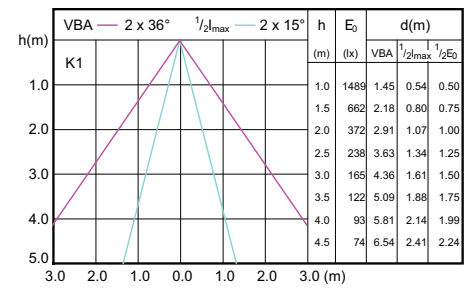

MAS LED ExpertColor 7.2-50W MR16 GU5.3 930
36D