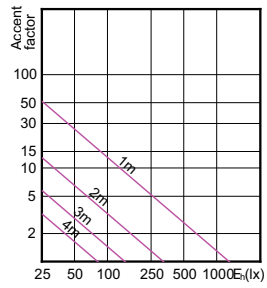

Accent Diagrams

MAS LED ExpertColor 7.2-50W MR16 GU5.3 930 24D

MAS LED ExpertColor 7.2-50W MR16 GU5.3 927 36D

MAS LED ExpertColor 7.2-50W MR16 GU5.3 930 36D

MASTER LEDspot ExpertColor LV

Accent Diagrams

MAS LED ExpertColor 7.2-50W MR16 GU5.3
940 36D