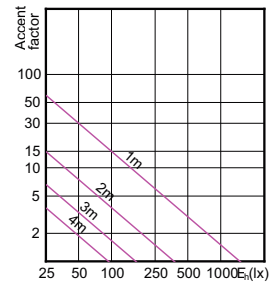

MAS LED ExpertColor 7.2-50W MR16 GU5.3 930 24D

MAS LED ExpertColor 7.2-50W MR16 GU5.3 927 36D

MAS LED ExpertColor 7.2-50W MR16 GU5.3 930 36D