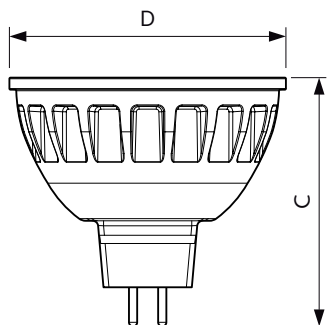

Versions

Dimensional drawing

Product	D	C
MASTER LED ExpertColor LED MR16 ExpertColor 8-50W 927 36D	51 mm	46 mm
MASTER LED ExpertColor LED MR16 ExpertColor 8-50W 940 36D	51 mm	46 mm
MASTER LED ExpertColor LED MR16 ExpertColor 7.2-50W 930 36D	51 mm	46 mm
MASTER LED ExpertColor LED MR16 ExpertColor 7.2-50W 927 36D	51 mm	46 mm
MASTER LED ExpertColor LED MR16 ExpertColor 7.2-50W 930 24D	51 mm	46 mm