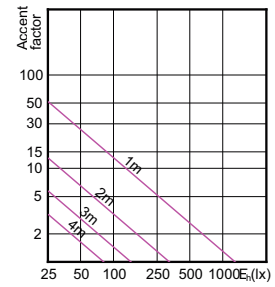

MAS LED ExpertColor 7.2-50W MR16 GU5.3
940 36D