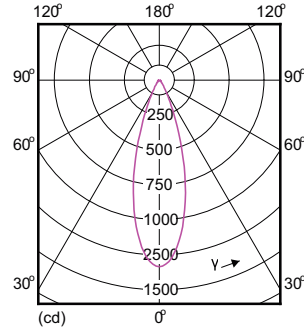

MASTER LEDspot ExpertColor LV

Controls and Dimming

Dimmable	Yes

Operating and Electrical

Voltage (Nom)	12 V
Wattage Equivalent	50 W
Power (Rated) (Nom)	7.2 W
Starting Time (Nom)	0.5 s

General Information

Cap-Base	GU5.3
Nominal Lifetime (Nom)	40000 h
Switching Cycle	50000X

Light Technical

Colour Rendering Index (Nom)	97
Llmf At End Of Nominal Lifetime (Nom)	70 %

Mechanical and Housing

Bulb Shape	MR16

Temperature

T-Case Maximum (Nom)	92 °C

Light Technical (1/2)

Order Code	Full Product Name	Beam Angle (Nom)	Correlated Colour		
			Colour Code	Temperature (Nom)	Luminous Flux (Nom)
929001241908	MASTER LED ExpertColor LED MR16 ExpertColor 7.2-50W 927 10D	10 °	927	2700 K	450 lm
929001242008	MASTER LED ExpertColor LED MR16 ExpertColor 7.2-50W 930 10D	10 °	930	3000 K	480 lm
929001242108	MASTER LED ExpertColor LED MR16 ExpertColor 7.2-50W 940 10D	10 °	940	4000 K	480 lm
929001242208	MASTER LED ExpertColor LED MR16 ExpertColor 7.2-50W 927 24D	24 °	927	2700 K	450 lm
929001242308	MASTER LED ExpertColor LED MR16 ExpertColor 7.2-50W 930 24D	24 °	930	3000 K	480 lm
929001242408	MASTER LED ExpertColor LED MR16 ExpertColor 7.2-50W 940 24D	24 °	940	4000 K	480 lm
929001242508	MASTER LED ExpertColor LED MR16 ExpertColor 7.2-50W 927 36D	36 °	927	2700 K	450 lm
929001242608	MASTER LED ExpertColor LED MR16 ExpertColor 7.2-50W 930 36D	36 °	930	3000 K	480 lm
929001242708	MASTER LED ExpertColor LED MR16 ExpertColor 7.2-50W 940 36D	36 °	940	4000 K	480 lm

Light Technical (2/2)

Order Code	Full Product Name	Luminous Intensity (Nom)
929001241908	MASTER LED ExpertColor LED MR16 ExpertColor 7.2-50W 927 10D	4500 cd
929001242008	MASTER LED ExpertColor LED MR16 ExpertColor 7.2-50W 930 10D	5000 cd
929001242108	MASTER LED ExpertColor LED MR16 ExpertColor 7.2-50W 940 10D	5000 cd
929001242208	MASTER LED ExpertColor LED MR16 ExpertColor 7.2-50W 927 24D	2200 cd
929001242308	MASTER LED ExpertColor LED MR16 ExpertColor 7.2-50W 930 24D	2400 cd
929001242408	MASTER LED ExpertColor LED MR16 ExpertColor 7.2-50W 940 24D	2400 cd
929001242508	MASTER LED ExpertColor LED MR16 ExpertColor 7.2-50W 927 36D	1350 cd
929001242608	MASTER LED ExpertColor LED MR16 ExpertColor 7.2-50W 930 36D	1450 cd

Order Code	Full Product Name	Luminous Intensity (Nom)
929001242708	MASTER LED ExpertColor LED MR16 ExpertColor 7.2-50W 940 36D	1450 cd

MASTER LEDspot ExpertColor LV