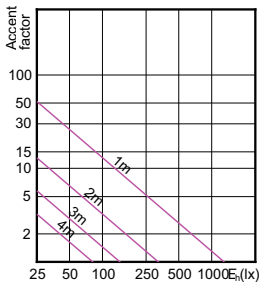

MAS LED ExpertColor 7.2-50W MR16 GU5.3 927
36D