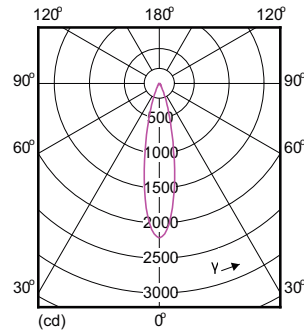

MASTER LEDspot ExpertColor LV

Controls and Dimming

Dimmable	Yes

Operating and Electrical

Voltage (Nom)	12 V
Wattage Equivalent	50 W
Power (Rated) (Nom)	7.2 W
Starting Time (Nom)	0.5 s

General Information

Cap-Base	GU5.3
Nominal Lifetime (Nom)	40000 h
Switching Cycle	50000X

Light Technical

Colour Rendering Index (Nom)	97
Llmf At End Of Nominal Lifetime (Nom)	70 %

Mechanical and Housing

Bulb Shape	MR16

Temperature

T-Case Maximum (Nom)	92 °C

Light Technical (1/2)

Order Code	Full Product Name	Beam Angle (Nom)	Correlated Colour		
			Colour Code	Temperature (Nom)	Luminous Flux (Nom)
929001241908	MASTER LED ExpertColor LED MR16 ExpertColor 7.2-50W 927 10D	10 °	927	2700 K	450 lm
929001242008	MASTER LED ExpertColor LED MR16 ExpertColor 7.2-50W 930 10D	10 °	930	3000 K	480 lm
929001242108	MASTER LED ExpertColor LED MR16 ExpertColor 7.2-50W 940 10D	10 °	940	4000 K	480 lm
929001242208	MASTER LED ExpertColor LED MR16 ExpertColor 7.2-50W 927 24D	24 °	927	2700 K	450 lm
929001242308	MASTER LED ExpertColor LED MR16 ExpertColor 7.2-50W 930 24D	24 °	930	3000 K	480 lm
929001242408	MASTER LED ExpertColor LED MR16 ExpertColor 7.2-50W 940 24D	24 °	940	4000 K	480 lm
929001242508	MASTER LED ExpertColor LED MR16 ExpertColor 7.2-50W 927 36D	36 °	927	2700 K	450 lm
929001242608	MASTER LED ExpertColor LED MR16 ExpertColor 7.2-50W 930 36D	36 °	930	3000 K	480 lm
929001242708	MASTER LED ExpertColor LED MR16 ExpertColor 7.2-50W 940 36D	36 °	940	4000 K	480 lm

Light Technical (2/2)

Order Code	Full Product Name	Luminous Intensity (Nom)
929001241908	MASTER LED ExpertColor LED MR16 ExpertColor 7.2-50W 927 10D	4500 cd
929001242008	MASTER LED ExpertColor LED MR16 ExpertColor 7.2-50W 930 10D	5000 cd
929001242108	MASTER LED ExpertColor LED MR16 ExpertColor 7.2-50W 940 10D	5000 cd
929001242208	MASTER LED ExpertColor LED MR16 ExpertColor 7.2-50W 927 24D	2200 cd
929001242308	MASTER LED ExpertColor LED MR16 ExpertColor 7.2-50W 930 24D	2400 cd
929001242408	MASTER LED ExpertColor LED MR16 ExpertColor 7.2-50W 940 24D	2400 cd
929001242508	MASTER LED ExpertColor LED MR16 ExpertColor 7.2-50W 927 36D	1350 cd
929001242608	MASTER LED ExpertColor LED MR16 ExpertColor 7.2-50W 930 36D	1450 cd

Order Code	Full Product Name	Luminous Intensity (Nom)
929001242708	MASTER LED ExpertColor LED MR16 ExpertColor 7.2-50W 940 36D	1450 cd

MASTER LEDspot ExpertColor LV