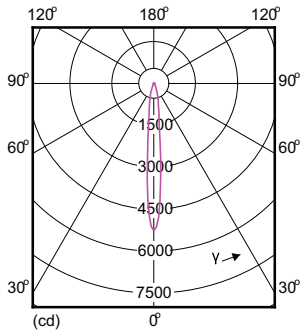

MASTER LEDspot ExpertColor LV

Controls and Dimming

Dimmable	Yes

Operating and Electrical

Voltage (Nom)	12 V
Wattage Equivalent	50 W
Power (Rated) (Nom)	7.2 W
Starting Time (Nom)	0.5 s

General Information

Cap-Base	GU5.3
Nominal Lifetime (Nom)	40000 h
Switching Cycle	50000X

Light Technical

Colour Rendering Index (Nom)	97
Llmf At End Of Nominal Lifetime (Nom)	70 %

Mechanical and Housing

Bulb Shape	MR16

Temperature

T-Case Maximum (Nom)	92 °C

Light Technical (1/2)

Order Code	Full Product Name	Beam Angle (Nom)	Correlated Colour		
			Colour Code	Temperature (Nom)	Luminous Flux (Nom)
929001241908	MASTER LED ExpertColor LED MR16 ExpertColor 7.2-50W 927 10D	10 °	927	2700 K	450 lm
929001242008	MASTER LED ExpertColor LED MR16 ExpertColor 7.2-50W 930 10D	10 °	930	3000 K	480 lm
929001242108	MASTER LED ExpertColor LED MR16 ExpertColor 7.2-50W 940 10D	10 °	940	4000 K	480 lm
929001242208	MASTER LED ExpertColor LED MR16 ExpertColor 7.2-50W 927 24D	24 °	927	2700 K	450 lm
929001242308	MASTER LED ExpertColor LED MR16 ExpertColor 7.2-50W 930 24D	24 °	930	3000 K	480 lm
929001242408	MASTER LED ExpertColor LED MR16 ExpertColor 7.2-50W 940 24D	24 °	940	4000 K	480 lm
929001242508	MASTER LED ExpertColor LED MR16 ExpertColor 7.2-50W 927 36D	36 °	927	2700 K	450 lm
929001242608	MASTER LED ExpertColor LED MR16 ExpertColor 7.2-50W 930 36D	36 °	930	3000 K	480 lm
929001242708	MASTER LED ExpertColor LED MR16 ExpertColor 7.2-50W 940 36D	36 °	940	4000 K	480 lm

Light Technical (2/2)

Order Code	Full Product Name	Luminous Intensity (Nom)
929001241908	MASTER LED ExpertColor LED MR16 ExpertColor 7.2-50W 927 10D	4500 cd
929001242008	MASTER LED ExpertColor LED MR16 ExpertColor 7.2-50W 930 10D	5000 cd
929001242108	MASTER LED ExpertColor LED MR16 ExpertColor 7.2-50W 940 10D	5000 cd
929001242208	MASTER LED ExpertColor LED MR16 ExpertColor 7.2-50W 927 24D	2200 cd
929001242308	MASTER LED ExpertColor LED MR16 ExpertColor 7.2-50W 930 24D	2400 cd
929001242408	MASTER LED ExpertColor LED MR16 ExpertColor 7.2-50W 940 24D	2400 cd
929001242508	MASTER LED ExpertColor LED MR16 ExpertColor 7.2-50W 927 36D	1350 cd
929001242608	MASTER LED ExpertColor LED MR16 ExpertColor 7.2-50W 930 36D	1450 cd

Order Code	Full Product Name	Luminous Intensity (Nom)
929001242708	MASTER LED ExpertColor LED MR16 ExpertColor 7.2-50W 940 36D	1450 cd

MASTER LEDspot ExpertColor LV