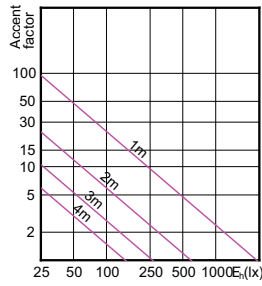

MAS LED ExpertColor 7.2-50W MR16 GU5.3 930
24D