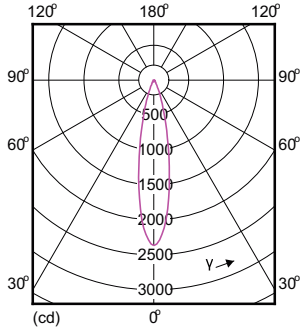

MASTER LEDspot ExpertColor LV

Controls and Dimming

Dimmable	Yes

Operating and Electrical

Voltage (Nom)	12 V
Wattage Equivalent	50 W
Power (Rated) (Nom)	7.2 W
Starting Time (Nom)	0.5 s

General Information

Cap-Base	GU5.3
Nominal Lifetime (Nom)	40000 h
Switching Cycle	50000X

Light Technical

Colour Rendering Index (Nom)	97
Llmf At End Of Nominal Lifetime (Nom)	70 %

Mechanical and Housing

Bulb Shape	MR16

Temperature

T-Case Maximum (Nom)	92 °C

Light Technical (1/2)

Order Code	Full Product Name	Beam Angle (Nom)	Correlated Colour		
			Colour Code	Temperature (Nom)	Luminous Flux (Nom)
929001241908	MASTER LED ExpertColor LED MR16 ExpertColor 7.2-50W 927 10D	10 °	927	2700 K	450 lm
929001242008	MASTER LED ExpertColor LED MR16 ExpertColor 7.2-50W 930 10D	10 °	930	3000 K	480 lm
929001242108	MASTER LED ExpertColor LED MR16 ExpertColor 7.2-50W 940 10D	10 °	940	4000 K	480 lm
929001242208	MASTER LED ExpertColor LED MR16 ExpertColor 7.2-50W 927 24D	24 °	927	2700 K	450 lm
929001242308	MASTER LED ExpertColor LED MR16 ExpertColor 7.2-50W 930 24D	24 °	930	3000 K	480 lm
929001242408	MASTER LED ExpertColor LED MR16 ExpertColor 7.2-50W 940 24D	24 °	940	4000 K	480 lm
929001242508	MASTER LED ExpertColor LED MR16 ExpertColor 7.2-50W 927 36D	36 °	927	2700 K	450 lm
929001242608	MASTER LED ExpertColor LED MR16 ExpertColor 7.2-50W 930 36D	36 °	930	3000 K	480 lm
929001242708	MASTER LED ExpertColor LED MR16 ExpertColor 7.2-50W 940 36D	36 °	940	4000 K	480 lm

Light Technical (2/2)

Order Code	Full Product Name	Luminous Intensity (Nom)
929001241908	MASTER LED ExpertColor LED MR16 ExpertColor 7.2-50W 927 10D	4500 cd
929001242008	MASTER LED ExpertColor LED MR16 ExpertColor 7.2-50W 930 10D	5000 cd
929001242108	MASTER LED ExpertColor LED MR16 ExpertColor 7.2-50W 940 10D	5000 cd
929001242208	MASTER LED ExpertColor LED MR16 ExpertColor 7.2-50W 927 24D	2200 cd
929001242308	MASTER LED ExpertColor LED MR16 ExpertColor 7.2-50W 930 24D	2400 cd
929001242408	MASTER LED ExpertColor LED MR16 ExpertColor 7.2-50W 940 24D	2400 cd
929001242508	MASTER LED ExpertColor LED MR16 ExpertColor 7.2-50W 927 36D	1350 cd
929001242608	MASTER LED ExpertColor LED MR16 ExpertColor 7.2-50W 930 36D	1450 cd

Order Code	Full Product Name	Luminous Intensity (Nom)
929001242708	MASTER LED ExpertColor LED MR16 ExpertColor 7.2-50W 940 36D	1450 cd

MASTER LEDspot ExpertColor LV