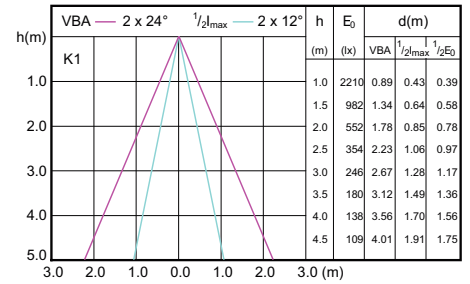

MAS LED ExpertColor 7.2-50W MR16 GU5.3 930 10D

MAS LED ExpertColor 7.2-50W MR16 GU5.3 940 10D

MAS LED ExpertColor 7.2-50W MR16 GU5.3 927 24D

MAS LED ExpertColor 7.2-50W MR16 GU5.3 930 24D

MAS LED ExpertColor 7.2-50W MR16 GU5.3 940 24D