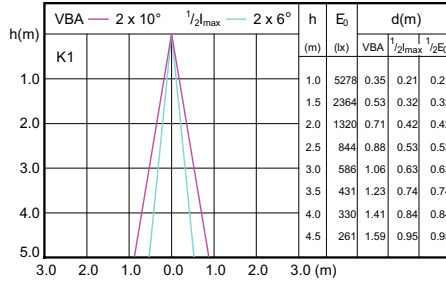

MAS LED ExpertColor 7.2-50W MR16 GU5.3
940 24D

MAS LED ExpertColor 7.2-50W MR16 GU5.3 927
36D

MAS LED ExpertColor 7.2-50W MR16 GU5.3 930
36D

MAS LED ExpertColor 7.2-50W MR16 GU5.3
940 36D

Beam Diagrams

MAS LED ExpertColor 7.2-50W MR16 GU5.3 927 10D