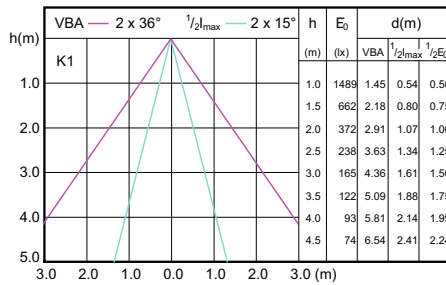

MAS LED ExpertColor 7.2-50W MR16 GU5.3 930 36D