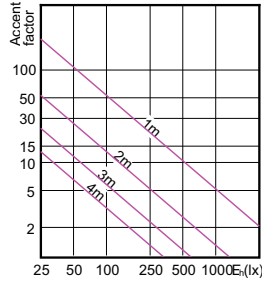

MAS LED ExpertColor 7.2-50W MR16 GU5.3 930
10D