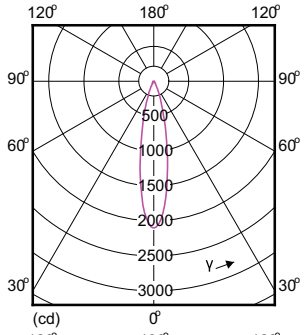

MASTER LEDspot ExpertColor LV

Controls and Dimming

Dimmable	Yes

Operating and Electrical

Voltage (Nom)	12 V
Wattage Equivalent	50 W
Power (Rated) (Nom)	7.2 W
Starting Time (Nom)	0.5 s

General Information

Cap-Base	GU5.3
Nominal Lifetime (Nom)	40000 h
Switching Cycle	50000X

Light Technical

Colour Rendering Index (Nom)	97
Llmf At End Of Nominal Lifetime (Nom)	70 %

Mechanical and Housing

Bulb Shape	MR16

Temperature

T-Case Maximum (Nom)	92 °C

Light Technical (1/2)

Order Code	Full Product Name	Beam Angle (Nom)	Correlated Colour		
			Colour Code	Temperature (Nom)	Luminous Flux (Nom)
929001241908	MASTER LED ExpertColor LED MR16 ExpertColor 7.2-50W 927 10D	10 °	927	2700 K	450 lm
929001242008	MASTER LED ExpertColor LED MR16 ExpertColor 7.2-50W 930 10D	10 °	930	3000 K	480 lm
929001242108	MASTER LED ExpertColor LED MR16 ExpertColor 7.2-50W 940 10D	10 °	940	4000 K	480 lm
929001242208	MASTER LED ExpertColor LED MR16 ExpertColor 7.2-50W 927 24D	24 °	927	2700 K	450 lm
929001242308	MASTER LED ExpertColor LED MR16 ExpertColor 7.2-50W 930 24D	24 °	930	3000 K	480 lm
929001242408	MASTER LED ExpertColor LED MR16 ExpertColor 7.2-50W 940 24D	24 °	940	4000 K	480 lm
929001242508	MASTER LED ExpertColor LED MR16 ExpertColor 7.2-50W 927 36D	36 °	927	2700 K	450 lm
929001242608	MASTER LED ExpertColor LED MR16 ExpertColor 7.2-50W 930 36D	36 °	930	3000 K	480 lm
929001242708	MASTER LED ExpertColor LED MR16 ExpertColor 7.2-50W 940 36D	36 °	940	4000 K	480 lm

Light Technical (2/2)

Order Code	Full Product Name	Luminous Intensity (Nom)
929001241908	MASTER LED ExpertColor LED MR16 ExpertColor 7.2-50W 927 10D	4500 cd
929001242008	MASTER LED ExpertColor LED MR16 ExpertColor 7.2-50W 930 10D	5000 cd
929001242108	MASTER LED ExpertColor LED MR16 ExpertColor 7.2-50W 940 10D	5000 cd
929001242208	MASTER LED ExpertColor LED MR16 ExpertColor 7.2-50W 927 24D	2200 cd
929001242308	MASTER LED ExpertColor LED MR16 ExpertColor 7.2-50W 930 24D	2400 cd
929001242408	MASTER LED ExpertColor LED MR16 ExpertColor 7.2-50W 940 24D	2400 cd
929001242508	MASTER LED ExpertColor LED MR16 ExpertColor 7.2-50W 927 36D	1350 cd
929001242608	MASTER LED ExpertColor LED MR16 ExpertColor 7.2-50W 930 36D	1450 cd

Order Code	Full Product Name	Luminous Intensity (Nom)
929001242708	MASTER LED ExpertColor LED MR16 ExpertColor 7.2-50W 940 36D	1450 cd

MASTER LEDspot ExpertColor LV