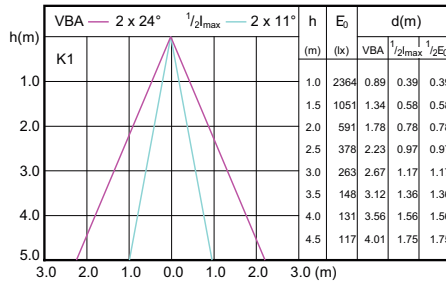

MAS LED ExpertColor 7.2-50W MR16 GU5.3 930 24D