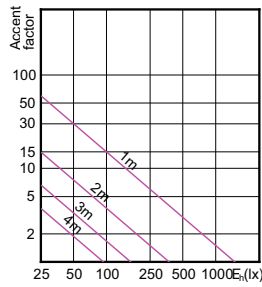

MAS LED ExpertColor 7.2-50W MR16 GU5.3 930
36D