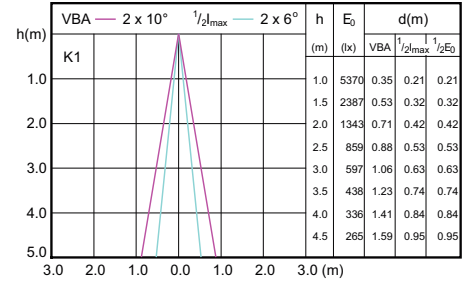

MAS LED ExpertColor 7.2-50W MR16 GU5.3 940 10D