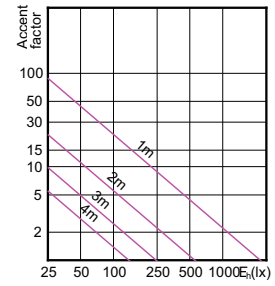

MAS LED ExpertColor 7.2-50W MR16 GU5.3
940 24D