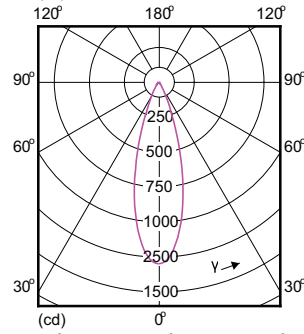

MASTER LEDspot ExpertColor LV

Controls and Dimming

Dimmable	Yes

Operating and Electrical

Voltage (Nom)	12 V
Wattage Equivalent	50 W
Power (Rated) (Nom)	7.2 W
Starting Time (Nom)	0.5 s

General Information

Cap-Base	GU5.3
Nominal Lifetime (Nom)	40000 h
Switching Cycle	50000X

Light Technical

Colour Rendering Index (Nom)	97
Llmf At End Of Nominal Lifetime (Nom)	70 %

Mechanical and Housing

Bulb Shape	MR16

Temperature

T-Case Maximum (Nom)	92 °C

Light Technical (1/2)

Order Code	Full Product Name	Beam Angle (Nom)	Correlated Colour		
			Colour Code	Temperature (Nom)	Luminous Flux (Nom)
929001241908	MASTER LED ExpertColor LED MR16 ExpertColor 7.2-50W 927 10D	10 °	927	2700 K	450 lm
929001242008	MASTER LED ExpertColor LED MR16 ExpertColor 7.2-50W 930 10D	10 °	930	3000 K	480 lm
929001242108	MASTER LED ExpertColor LED MR16 ExpertColor 7.2-50W 940 10D	10 °	940	4000 K	480 lm
929001242208	MASTER LED ExpertColor LED MR16 ExpertColor 7.2-50W 927 24D	24 °	927	2700 K	450 lm
929001242308	MASTER LED ExpertColor LED MR16 ExpertColor 7.2-50W 930 24D	24 °	930	3000 K	480 lm
929001242408	MASTER LED ExpertColor LED MR16 ExpertColor 7.2-50W 940 24D	24 °	940	4000 K	480 lm
929001242508	MASTER LED ExpertColor LED MR16 ExpertColor 7.2-50W 927 36D	36 °	927	2700 K	450 lm
929001242608	MASTER LED ExpertColor LED MR16 ExpertColor 7.2-50W 930 36D	36 °	930	3000 K	480 lm
929001242708	MASTER LED ExpertColor LED MR16 ExpertColor 7.2-50W 940 36D	36 °	940	4000 K	480 lm

Light Technical (2/2)

Order Code	Full Product Name	Luminous Intensity (Nom)
929001241908	MASTER LED ExpertColor LED MR16 ExpertColor 7.2-50W 927 10D	4500 cd
929001242008	MASTER LED ExpertColor LED MR16 ExpertColor 7.2-50W 930 10D	5000 cd
929001242108	MASTER LED ExpertColor LED MR16 ExpertColor 7.2-50W 940 10D	5000 cd
929001242208	MASTER LED ExpertColor LED MR16 ExpertColor 7.2-50W 927 24D	2200 cd
929001242308	MASTER LED ExpertColor LED MR16 ExpertColor 7.2-50W 930 24D	2400 cd
929001242408	MASTER LED ExpertColor LED MR16 ExpertColor 7.2-50W 940 24D	2400 cd
929001242508	MASTER LED ExpertColor LED MR16 ExpertColor 7.2-50W 927 36D	1350 cd
929001242608	MASTER LED ExpertColor LED MR16 ExpertColor 7.2-50W 930 36D	1450 cd

Order Code	Full Product Name	Luminous Intensity (Nom)
929001242708	MASTER LED ExpertColor LED MR16 ExpertColor 7.2-50W 940 36D	1450 cd

MASTER LEDspot ExpertColor LV