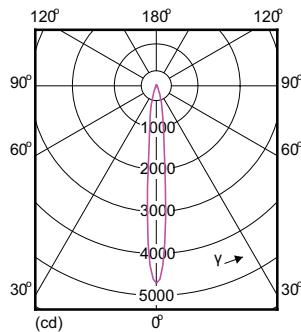

Light Technical (2/2)

Order Code	Full Product Name	Luminous Intensity (Nom)
929001241908	MASTER LED ExpertColor LED MR16 ExpertColor 7.2-50W 927 10D	4500 cd
929001242008	MASTER LED ExpertColor LED MR16 ExpertColor 7.2-50W 930 10D	5000 cd
929001242108	MASTER LED ExpertColor LED MR16 ExpertColor 7.2-50W 940 10D	5000 cd
929001242208	MASTER LED ExpertColor LED MR16 ExpertColor 7.2-50W 927 24D	2200 cd
929001242308	MASTER LED ExpertColor LED MR16 ExpertColor 7.2-50W 930 24D	2400 cd
929001242408	MASTER LED ExpertColor LED MR16 ExpertColor 7.2-50W 940 24D	2400 cd
929001242508	MASTER LED ExpertColor LED MR16 ExpertColor 7.2-50W 927 36D	1350 cd
929001242608	MASTER LED ExpertColor LED MR16 ExpertColor 7.2-50W 930 36D	1450 cd

Order Code	Full Product Name	Luminous Intensity (Nom)
929001242708	MASTER LED ExpertColor LED MR16 ExpertColor 7.2-50W 940 36D	1450 cd