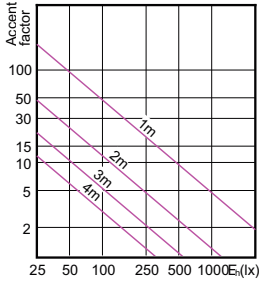

Order Code	Full Product Name	Luminous Intensity (Nom)
929001242708	MASTER LED ExpertColor LED MR16 ExpertColor 7.2-50W 940 36D	1450 cd

MASTER LEDspot ExpertColor LV

MASTER LEDspot ExpertColor LV

Accent Diagrams