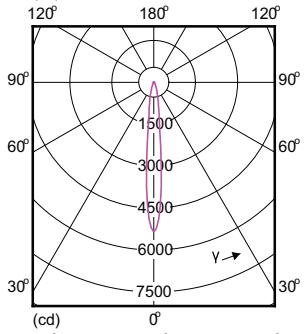

MASTER LEDspot ExpertColor LV

Controls and Dimming

Dimmable	Yes

Operating and Electrical

Voltage (Nom)	12 V
Wattage Equivalent	50 W
Power (Rated) (Nom)	7.2 W
Starting Time (Nom)	0.5 s

General Information

Cap-Base	GU5.3
Nominal Lifetime (Nom)	40000 h
Switching Cycle	50000X

Light Technical

Colour Rendering Index (Nom)	97
Llmf At End Of Nominal Lifetime (Nom)	70 %

Mechanical and Housing

Bulb Shape	MR16

Temperature

T-Case Maximum (Nom)	92 °C

Light Technical (1/2)

Order Code	Full Product Name	Beam Angle (Nom)	Correlated Colour		
			Colour Code	Temperature (Nom)	Luminous Flux (Nom)
929001241908	MASTER LED ExpertColor LED MR16 ExpertColor 7.2-50W 927 10D	10 °	927	2700 K	450 lm
929001242008	MASTER LED ExpertColor LED MR16 ExpertColor 7.2-50W 930 10D	10 °	930	3000 K	480 lm
929001242108	MASTER LED ExpertColor LED MR16 ExpertColor 7.2-50W 940 10D	10 °	940	4000 K	480 lm
929001242208	MASTER LED ExpertColor LED MR16 ExpertColor 7.2-50W 927 24D	24 °	927	2700 K	450 lm
929001242308	MASTER LED ExpertColor LED MR16 ExpertColor 7.2-50W 930 24D	24 °	930	3000 K	480 lm
929001242408	MASTER LED ExpertColor LED MR16 ExpertColor 7.2-50W 940 24D	24 °	940	4000 K	480 lm
929001242508	MASTER LED ExpertColor LED MR16 ExpertColor 7.2-50W 927 36D	36 °	927	2700 K	450 lm
929001242608	MASTER LED ExpertColor LED MR16 ExpertColor 7.2-50W 930 36D	36 °	930	3000 K	480 lm
929001242708	MASTER LED ExpertColor LED MR16 ExpertColor 7.2-50W 940 36D	36 °	940	4000 K	480 lm

Light Technical (2/2)

Order Code	Full Product Name	Luminous Intensity (Nom)
929001241908	MASTER LED ExpertColor LED MR16 ExpertColor 7.2-50W 927 10D	4500 cd
929001242008	MASTER LED ExpertColor LED MR16 ExpertColor 7.2-50W 930 10D	5000 cd
929001242108	MASTER LED ExpertColor LED MR16 ExpertColor 7.2-50W 940 10D	5000 cd
929001242208	MASTER LED ExpertColor LED MR16 ExpertColor 7.2-50W 927 24D	2200 cd
929001242308	MASTER LED ExpertColor LED MR16 ExpertColor 7.2-50W 930 24D	2400 cd
929001242408	MASTER LED ExpertColor LED MR16 ExpertColor 7.2-50W 940 24D	2400 cd
929001242508	MASTER LED ExpertColor LED MR16 ExpertColor 7.2-50W 927 36D	1350 cd
929001242608	MASTER LED ExpertColor LED MR16 ExpertColor 7.2-50W 930 36D	1450 cd

Order Code	Full Product Name	Luminous Intensity (Nom)
929001242708	MASTER LED ExpertColor LED MR16 ExpertColor 7.2-50W 940 36D	1450 cd

MASTER LEDspot ExpertColor LV