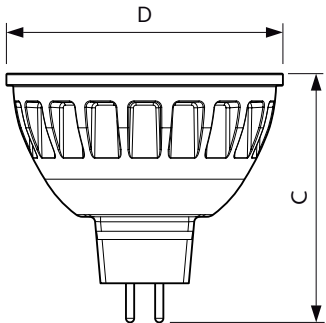

Versions

Dimensional drawing

Product	D	C
MASTER LED ExpertColor LED MR16 ExpertColor 7.2-50W 927 24D	51 mm	46 mm
MASTER LED ExpertColor LED MR16 ExpertColor 7.2-50W 930 36D	51 mm	46 mm
MASTER LED ExpertColor LED MR16 ExpertColor 7.2-50W 940 36D	51 mm	46 mm
MASTER LED ExpertColor LED MR16 ExpertColor 7.2-50W 927 36D	51 mm	46 mm
MASTER LED ExpertColor LED MR16 ExpertColor 7.2-50W 940 10D	51 mm	46 mm
MASTER LED ExpertColor LED MR16 ExpertColor 7.2-50W 940 24D	51 mm	46 mm
MASTER LED ExpertColor LED MR16 ExpertColor 7.2-50W 930 10D	51 mm	46 mm
MASTER LED ExpertColor LED MR16 ExpertColor 7.2-50W 930 24D	51 mm	46 mm
MASTER LED ExpertColor LED MR16 ExpertColor 7.2-50W 927 10D	51 mm	46 mm