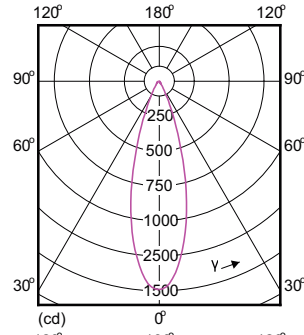

MASTER LEDspot ExpertColor LV

Controls and Dimming

Dimmable	Yes

Operating and Electrical

Voltage (Nom)	12 V
Wattage Equivalent	50 W
Power (Rated) (Nom)	7.2 W
Starting Time (Nom)	0.5 s

General Information

Cap-Base	GU5.3
Nominal Lifetime (Nom)	40000 h
Switching Cycle	50000X

Light Technical

Colour Rendering Index (Nom)	97
Llmf At End Of Nominal Lifetime (Nom)	70 %

Mechanical and Housing

Bulb Shape	MR16

Temperature

T-Case Maximum (Nom)	92 °C

Light Technical (1/2)

Order Code	Full Product Name	Beam Angle (Nom)	Correlated Colour		
			Colour Code	Temperature (Nom)	Luminous Flux (Nom)
929001241908	MASTER LED ExpertColor LED MR16 ExpertColor 7.2-50W 927 10D	10 °	927	2700 K	450 lm
929001242008	MASTER LED ExpertColor LED MR16 ExpertColor 7.2-50W 930 10D	10 °	930	3000 K	480 lm
929001242108	MASTER LED ExpertColor LED MR16 ExpertColor 7.2-50W 940 10D	10 °	940	4000 K	480 lm
929001242208	MASTER LED ExpertColor LED MR16 ExpertColor 7.2-50W 927 24D	24 °	927	2700 K	450 lm
929001242308	MASTER LED ExpertColor LED MR16 ExpertColor 7.2-50W 930 24D	24 °	930	3000 K	480 lm
929001242408	MASTER LED ExpertColor LED MR16 ExpertColor 7.2-50W 940 24D	24 °	940	4000 K	480 lm
929001242508	MASTER LED ExpertColor LED MR16 ExpertColor 7.2-50W 927 36D	36 °	927	2700 K	450 lm
929001242608	MASTER LED ExpertColor LED MR16 ExpertColor 7.2-50W 930 36D	36 °	930	3000 K	480 lm
929001242708	MASTER LED ExpertColor LED MR16 ExpertColor 7.2-50W 940 36D	36 °	940	4000 K	480 lm

Light Technical (2/2)

Order Code	Full Product Name	Luminous Intensity (Nom)
929001241908	MASTER LED ExpertColor LED MR16 ExpertColor 7.2-50W 927 10D	4500 cd
929001242008	MASTER LED ExpertColor LED MR16 ExpertColor 7.2-50W 930 10D	5000 cd
929001242108	MASTER LED ExpertColor LED MR16 ExpertColor 7.2-50W 940 10D	5000 cd
929001242208	MASTER LED ExpertColor LED MR16 ExpertColor 7.2-50W 927 24D	2200 cd
929001242308	MASTER LED ExpertColor LED MR16 ExpertColor 7.2-50W 930 24D	2400 cd
929001242408	MASTER LED ExpertColor LED MR16 ExpertColor 7.2-50W 940 24D	2400 cd
929001242508	MASTER LED ExpertColor LED MR16 ExpertColor 7.2-50W 927 36D	1350 cd
929001242608	MASTER LED ExpertColor LED MR16 ExpertColor 7.2-50W 930 36D	1450 cd

Order Code	Full Product Name	Luminous Intensity (Nom)
929001242708	MASTER LED ExpertColor LED MR16 ExpertColor 7.2-50W 940 36D	1450 cd

MASTER LEDspot ExpertColor LV