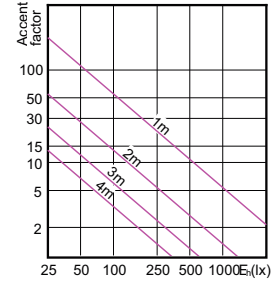

MAS LED ExpertColor 7.2-50W MR16 GU5.3
940 10D