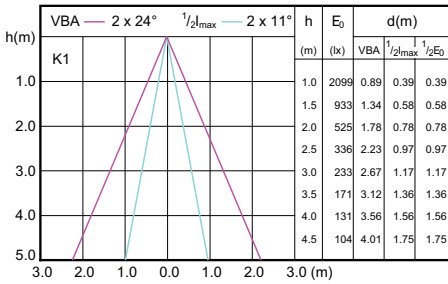

MAS LED ExpertColor 7.2-50W MR16 GU5.3 927 24D