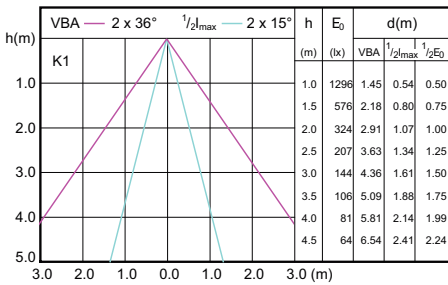

MAS LED ExpertColor 7.2-50W MR16 GU5.3 930 10D

MAS LED ExpertColor 7.2-50W MR16 GU5.3 940 10D

MAS LED ExpertColor 7.2-50W MR16 GU5.3 927 24D

MAS LED ExpertColor 7.2-50W MR16 GU5.3 930 24D

MAS LED ExpertColor 7.2-50W MR16 GU5.3 940 24D