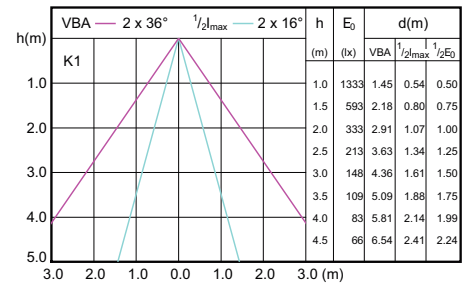

MAS LED ExpertColor 7.2-50W MR16 GU5.3 940 36D