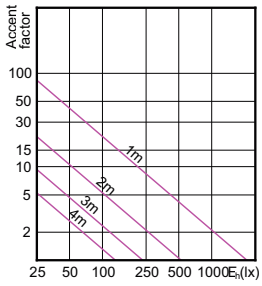

MAS LED ExpertColor 7.2-50W MR16 GU5.3 927
24D