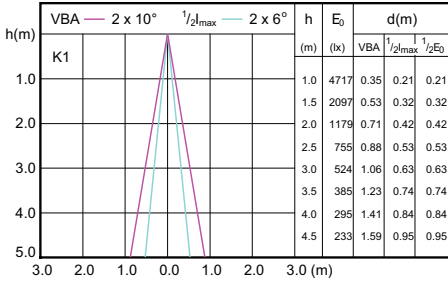

MAS LED ExpertColor 7.2-50W MR16 GU5.3
940 24D

MAS LED ExpertColor 7.2-50W MR16 GU5.3 927
36D

MAS LED ExpertColor 7.2-50W MR16 GU5.3 930
36D

MAS LED ExpertColor 7.2-50W MR16 GU5.3
940 36D

Beam Diagrams

MAS LED ExpertColor 7.2-50W MR16 GU5.3 927 10D