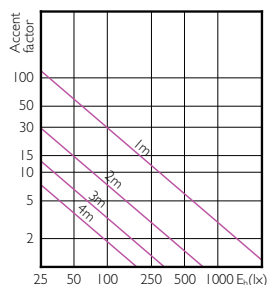

MAS LEDspotLV 43W GU5-3 940 24D MR16