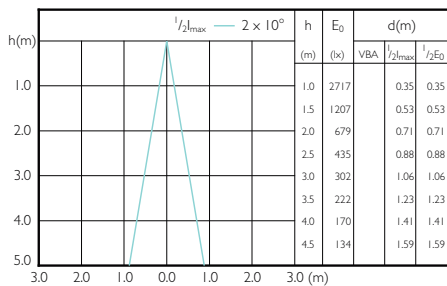

Accent Diagrams

MAS LEDspotLV 43W GU5-3 927 24D MR16