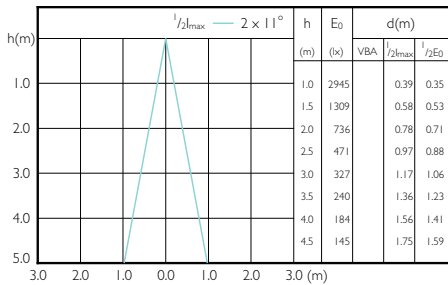

MASTER LEDspot ExpertColor LV

Accent Diagrams

LEDspots MR16 7W 930 460lm 10D

MAS LEDspotLV 43W GU5-3 927 24D MR16

MAS LEDspotLV 43W GU5-3 930 24D MR16

Accent Diagrams

MAS LEDspotLV 43W GU5-3 940 24D MR16

MAS LEDspotLV 43W GU5-3 927 36D MR16