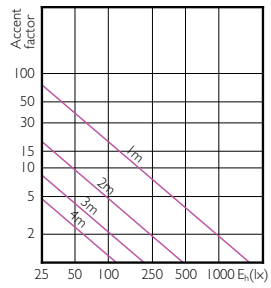

MASTER LEDspot ExpertColor LV

Beam Diagrams

MAS LEDspotLV 43W GU5-3 940 36D MR16