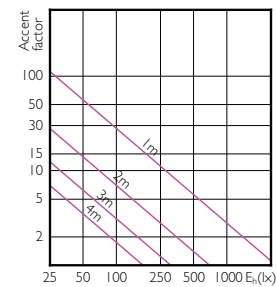

MAS LEDspotLV 43W GU5-3 930 24D MR16