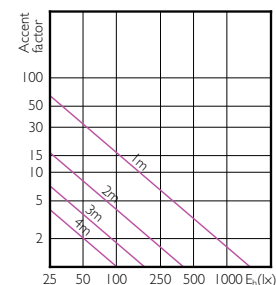

MAS LEDspotLV 43W GU5-3 930 36D MR16