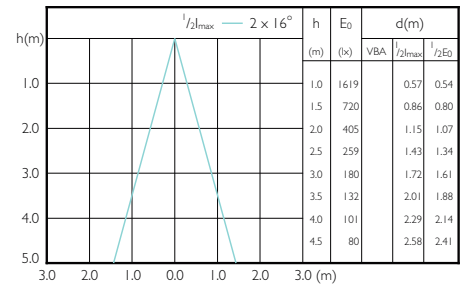

MASTER LEDspot ExpertColor LV

Accent Diagrams

LEDspots MR16 7W 930 460lm 10D

MAS LEDspotLV 43W GU5-3 927 24D MR16

MAS LEDspotLV 43W GU5-3 930 24D MR16

Accent Diagrams

MAS LEDspotLV 43W GU5-3 940 24D MR16

MAS LEDspotLV 43W GU5-3 927 36D MR16