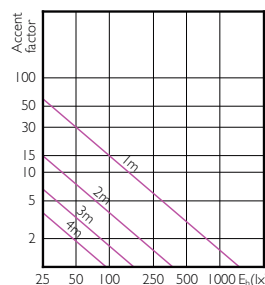

MAS LEDspotLV 43W GU5-3 927 36D MR16