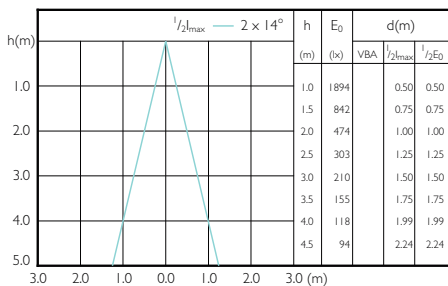

MAS LEDspotLV 43W GU5-3 940 36D MR16