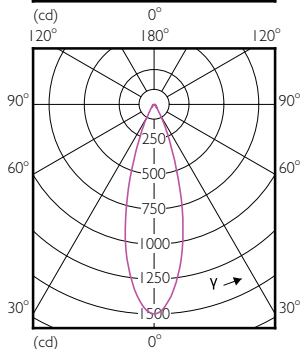

MASTER LEDspot ExpertColor LV