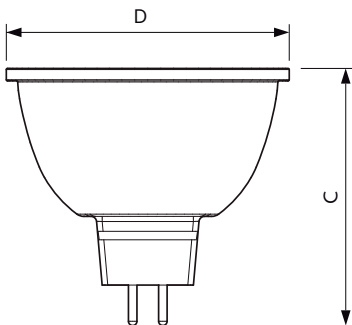

Versions

Schéma dimensionnel

Product	D	C
MASTER LED ExpertColor LED ExpertColor 7.5-43W MR16 930 24D	50,5 mm	46 mm
MASTER LED ExpertColor LED ExpertColor 7.5-43W MR16 930 36D	50,5 mm	46 mm
MASTER LED ExpertColor LED ExpertColor 7.5-43W MR16 940 36D	50,5 mm	46 mm
MASTER LED ExpertColor LED ExpertColor 7.5-43W MR16 927 36D	50,5 mm	46 mm
MASTER LED ExpertColor LED ExpertColor 7.5-43W MR16 940 24D	50,5 mm	46 mm
MASTER LED ExpertColor LED ExpertColor 7.5-43W MR16 927 24D	50,5 mm	46 mm
MASTER LED ExpertColor LED ExpertColor 6.5-35W MR16 930 10D	51 mm	46 mm