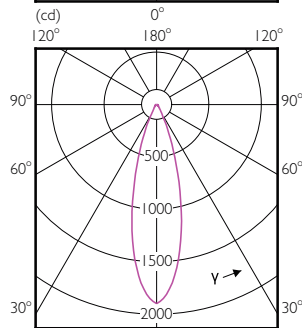

MASTER LEDspot ExpertColor LV