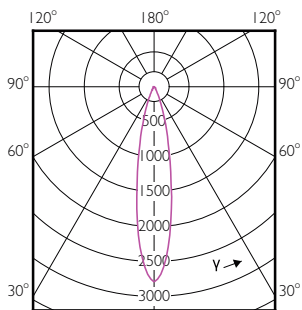

MASTER LEDspot ExpertColor LV