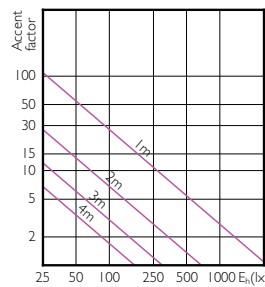

MAS LEDspotLV 43W GU5-3 927 24D MR16