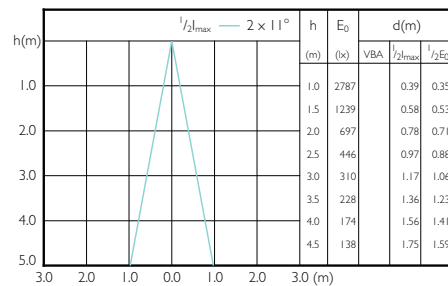

Accent Diagrams

MAS LEDspotLV 43W GU5-3 930 24D MR16