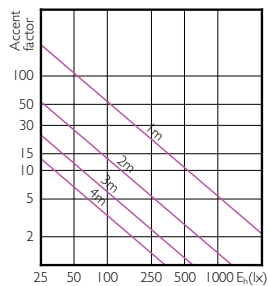

Accent Diagrams

LEDspots MR16 7W 930 460lm 10D