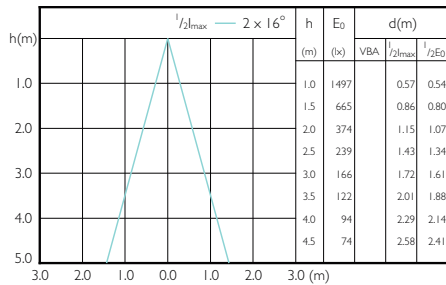

MASTER LEDspot ExpertColor LV

Accent Diagrams

LEDspots MR16 7W 930 460lm 10D

MAS LEDspotLV 43W GU5-3 927 24D MR16

MAS LEDspotLV 43W GU5-3 930 24D MR16

Accent Diagrams

MAS LEDspotLV 43W GU5-3 940 24D MR16

MAS LEDspotLV 43W GU5-3 927 36D MR16