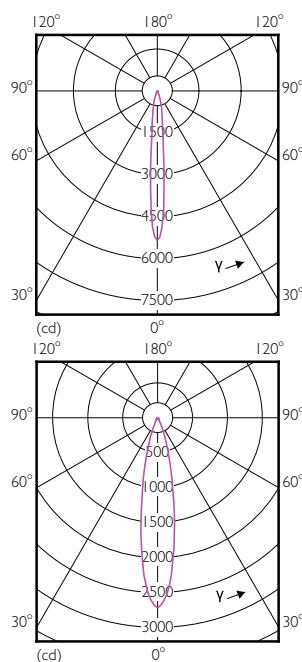

Order Code	Full Product Name	Flux			Angle du faisceau nominal
		Flux lumineux (nom.)	Flux lumineux (nominal)	Intensité lumineuse (nom.)	
73544200	MASTER LED ExpertColor LED ExpertColor 7.5-43W MR16 927 36D	485 lm	485 lm	1400 cd	36 °
73546600	MASTER LED ExpertColor LED ExpertColor 7.5-43W MR16 930 36D	500 lm	500 lm	1550 cd	36 °
73548000	MASTER LED ExpertColor LED ExpertColor 7.5-43W MR16 940 36D	520 lm	520 lm<!-- </td--> <td>1650 cd</td> <td>36 °</td>		

Températures

Order Code	Full Product Name	Température maximale du boîtier (nom.)
73873300	MASTER LED ExpertColor LED ExpertColor 6.5-35W MR16 930 10D	90 °C
73538100	MASTER LED ExpertColor LED ExpertColor 7.5-43W MR16 927 24D	93 °C
73540400	MASTER LED ExpertColor LED ExpertColor 7.5-43W MR16 930 24D	93 °C
73542800	MASTER LED ExpertColor LED ExpertColor 7.5-43W MR16 940 24D	93 °C
73544200	MASTER LED ExpertColor LED ExpertColor 7.5-43W MR16 927 36D	93 °C
73546600	MASTER LED ExpertColor LED ExpertColor 7.5-43W MR16 930 36D	93 °C
73548000	MASTER LED ExpertColor LED ExpertColor 7.5-43W MR16 940 36D	93 °C