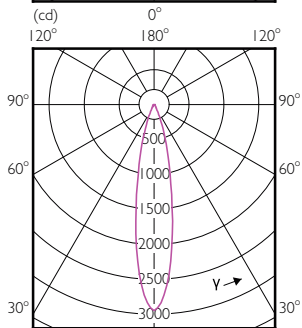

MASTER LEDspot ExpertColor LV