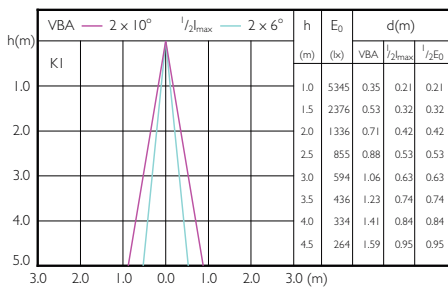

Beam Diagrams

LEDSpots MR16 7W 930 460lm 10D