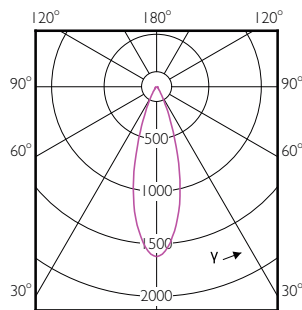

MASTER LEDspot ExpertColor LV