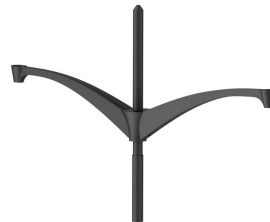

## Harmony Brackets

Harmony bracket is based on a clean shape and a modular construction. Different bracket styles, some dedicated to harmony LED luminaires and other compatible with any of our Philips luminaire, allow you to compose varied, yet consistent installations for classic and contemporary urban settings.

# Harmony Brackets

## Versions

OXFORD BRACKETS

PLAISANCE BRACKETS

PLAISANCE BRACKETS

PLAISANCE BRACKETS

PLAISANCE BRACKETS

PLAISANCE BRACKETS

PLAISANCE BRACKETS

PLAISANCE BRACKETS