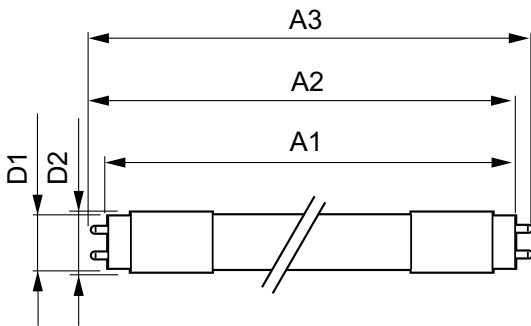

Application

- Office, education and retail
- Parking, industry and warehouse

MasterConnect LEDtube EM/Mains T8

Versions

G13

Dimensional drawing

Product	D1	D2	A1	A2	A3
MASTERConnect LEDtube IA 1200mm UO 16.5W865 T8	25.7 mm	28 mm	1199.4 mm	1205.3 mm	1212.4 mm
MASTERConnect LEDtube IA 1200mm UO 16.5W830 T8	25.7 mm	28 mm	1199.4 mm	1205.3 mm	1212.4 mm
MASTERConnect LEDtube IA 1500mm UO 25.5W830 T8	25.7 mm	28 mm	1500 mm	1507.1 mm	1514.2 mm
MASTERConnect LEDtube IA 1200mm UO 16.5W840 T8	25.7 mm	28 mm	1199.4 mm	1205.3 mm	1212.4 mm
MASTERConnect LEDtube IA 1500mm UO 25.5W865 T8	25.7 mm	28 mm	1500 mm	1507.1 mm	1514.2 mm
MASTERConnect LEDtube IA 1500mm UO 25.5W840 T8	25.7 mm	28 mm	1500 mm	1507.1 mm	1514.2 mm