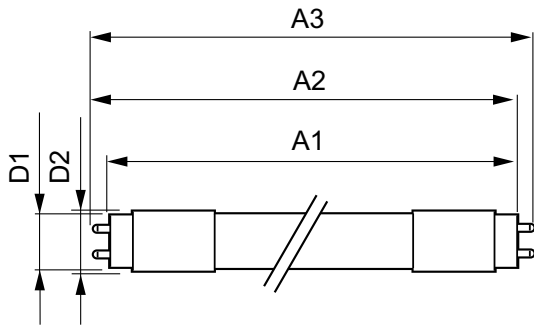

## Dimensional drawing

| Product   | D1         | D2    | A1           | A2           | A3           |
|---|------------|-------|--------------|--------------|--------------|
| MASTERConnect LEDtube IA<br>1200mm UO 16.5W865 T8 | 25.7<br>mm | 28 mm | 1199.4<br>mm | 1205.3<br>mm | 1212.4<br>mm |
| MASTERConnect LEDtube IA<br>1200mm UO 16.5W830 T8 | 25.7<br>mm | 28 mm | 1199.4<br>mm | 1205.3<br>mm | 1212.4<br>mm |
| MASTERConnect LEDtube IA<br>1500mm UO 25.5W830 T8 | 25.7<br>mm | 28 mm | 1500 mm      | 1507.1<br>mm | 1514.2<br>mm |
| MASTERConnect LEDtube IA<br>1200mm UO 16.5W840 T8 | 25.7<br>mm | 28 mm | 1199.4<br>mm | 1205.3<br>mm | 1212.4<br>mm |
| MASTERConnect LEDtube IA<br>1500mm UO 25.5W865 T8 | 25.7<br>mm | 28 mm | 1500 mm      | 1507.1<br>mm | 1514.2<br>mm |
| MASTERConnect LEDtube IA<br>1500mm UO 25.5W840 T8 | 25.7<br>mm | 28 mm | 1500 mm      | 1507.1<br>mm | 1514.2<br>mm |