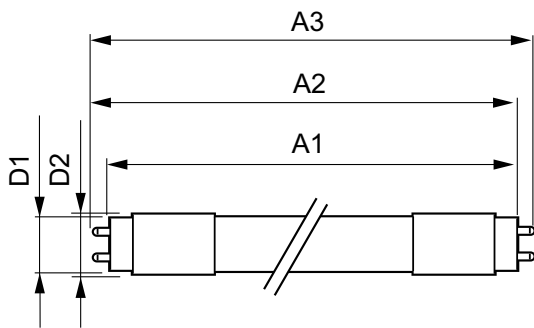

Application

- Office, education and retail
- Parking, industry and warehouse

MasterConnect LEDtube EM/Mains T8

Versions

G13

Dimensional drawing

| Product | D1 | D2 | A1 | A2 | A3 |
|---|------------|-------|--------------|--------------|--------------|
| MASTERConnect LEDtube IA 1200mm UO 16.5W865 T8 | 25.7 mm | 28 mm | 1199.4 mm | 1205.3 mm | 1212.4 mm |
| MASTERConnect LEDtube IA 1200mm UO 16.5W840 T8 | 25.7 mm | 28 mm | 1199.4 mm | 1205.3 mm | 1212.4 mm |
| MASTERConnect LEDtube IA 1200mm UO 16.5W830 T8 | 25.7 mm | 28 mm | 1199.4 mm | 1205.3 mm | 1212.4 mm |
| MASTERConnect LEDtube IA 1200mm UO 16.5W865 T8 | 25.7 mm | 28 mm | 1199.4 mm | 1205.3 mm | 1212.4 mm |
| MASTERConnect LEDtube IA 1200mm UO 16.5W830 T8 | 25.7 mm | 28 mm | 1199.4 mm | 1205.3 mm | 1212.4 mm |
| MASTERConnect LEDtube IA 1500mm UO 25.5W830 T8 | 25.7 mm | 28 mm | 1500 mm | 1507.1 mm | 1514.2 mm |
| MASTERConnect LEDtube IA 1200mm UO 16.5W840 T8 | 25.7 mm | 28 mm | 1199.4 mm | 1205.3 mm | 1212.4 mm |
| MASTERConnect LEDtube IA 1500mm UO 25.5W865 T8 | 25.7 mm | 28 mm | 1500 mm | 1507.1 mm | 1514.2 mm |
| MASTERConnect LEDtube IA 1500mm UO 25.5W840 T8 | 25.7 mm | 28 mm | 1500 mm | 1507.1 mm | 1514.2 mm |