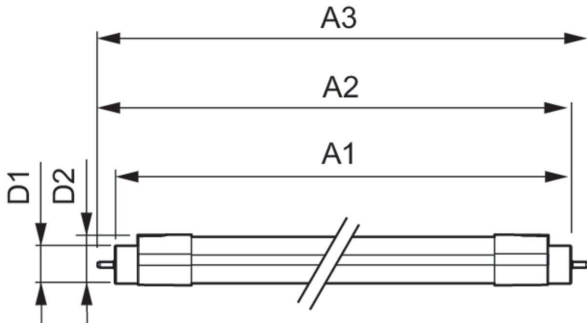

Essential LED tubes T5 Mains

Versions

LED Lamps, LEDtubes, MASTER
LEDtube 600mm, 1200mm G5

Dimensional drawing

Product	D1	D2	A1	A2	A3
MASTER LEDtube 1200mm 13W865 G5 I	15.8 mm	21.0 mm	1148.0 mm	1155.0 mm	1162.0 mm