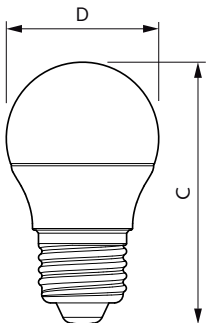

Standard LED candles & lusters

Dimensional drawing

D

Product	D	C
LED candle/luster CorePro candle ND 5.5-40W E14 827 B35 FR	35 mm	106 mm
LED candle/luster CorePro candle ND 5.5-40W E14 827 B35 FR	35 mm	106 mm

Product	D	C
LED candle/luster LEDBulb 4-40W E27 3000K 220-240V P45	45 mm	87 mm
LED candle/luster LEDBulb 4-40W E27 3000K 220V P45 2BC	45 mm	87 mm
LED candle/luster LEDBulb 4-40W E27 6500K 220V P45 3BC	45 mm	87 mm
LED candle/luster LEDBulb 4-40W E27 6500K 220-240V P45	45 mm	87 mm
LED candle/luster LEDBulb 4-40W E27 3000K 220V P45 3BC	45 mm	87 mm
LED candle/luster LEDBulb 4-40W E27 6500K 220V P45 2BC	45 mm	87 mm

Product	D	C
LED candle/luster EcoHome LEDBulb 4W E27 6500K G45 1PF AR	45 mm	77 mm
LED candle/luster EcoHome LEDBulb 4W E27 3000K G45 1PF AR	45 mm	77 mm

Product	D	C
LEDBulb 4W E27 6500K 100-240VG45 BR	45 mm	78 mm
LEDBulb 4W E27 3000K 100-240VG45 BR	45 mm	78 mm
LED candle/luster LEDBulb 4W E27 6500K 100-240VG16.5 MX	45 mm	78 mm
LED candle/luster LEDBulb 4W E27 3000K 100-240VG16.5 MX	45 mm	78 mm