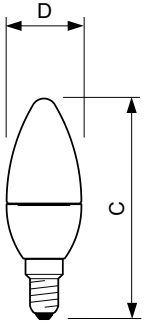

E27 G45 Frosted

Standard LED candles & lusters

Dimensional drawing

D

Product	D	C
LED candle/luster CorePro candle ND 5.5-40W E14 827 B35 FR	35 mm	106 mm
LED candle/luster CorePro candle ND 5.5-40W E14 827 B35 FR	35 mm	106 mm