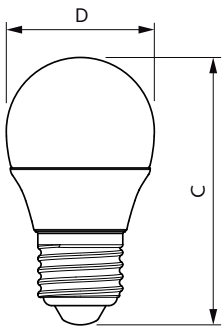

Standard LED candles & lusters

Dimensional drawing

D

Product	D	C
LED candle/luster CorePro candle ND 5.5-40W E14 827 B35 FR	35 mm	106 mm
LED candle/luster CorePro candle ND 5.5-40W E14 827 B35 FR	35 mm	106 mm

Product	D	C
LED candle/luster LEDBulb 4-40W E27 3000K 220-240V P45	45 mm	87 mm
LED candle/luster LEDBulb 4-40W E27 3000K 220V P45 2BC	45 mm	87 mm
LED candle/luster LEDBulb 4-40W E27 6500K 220V P45 3BC	45 mm	87 mm
LED candle/luster LEDBulb 4-40W E27 6500K 220-240V P45	45 mm	87 mm
LED candle/luster LEDBulb 4-40W E27 3000K 220V P45 3BC	45 mm	87 mm
LED candle/luster LEDBulb 4-40W E27 6500K 220V P45 2BC	45 mm	87 mm

Product	D	C
LED candle/luster EcoHome LEDBulb 4W E27 6500K G45 1PF AR	45 mm	77 mm
LED candle/luster EcoHome LEDBulb 4W E27 3000K G45 1PF AR	45 mm	77 mm

Product	D	C
LEDBulb 4W E27 6500K 100-240VG45 BR	45 mm	78 mm
LEDBulb 4W E27 3000K 100-240VG45 BR	45 mm	78 mm
LED candle/luster LEDBulb 4W E27 6500K 100-240VG16.5 MX	45 mm	78 mm
LED candle/luster LEDBulb 4W E27 3000K 100-240VG16.5 MX	45 mm	78 mm