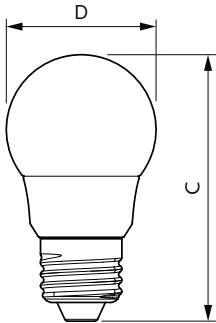

Standard LED candles & lusters

Dimensional drawing

Product	D	C
LEDBulb 3.5W E27 6500K 100-240VG15 MX	48 mm	85 mm
LEDBulb 3.5W E27 6500K 100-240VG48 BR	48 mm	85 mm
LEDBulb 3.5W E27 3000K 100-240VG15 MX	48 mm	85 mm
LEDBulb 3.5W E27 3000K 100-240VG48 BR	48 mm	85 mm

Controls and Dimming

Dimmable	No

Operating and Electrical

Input Frequency	50 to 60 Hz
Wattage Equivalent	40 W
Starting Time (Nom)	0.5 s

General Information

Switching Cycle	50000X

Light Technical

Color Rendering Index (Nom)	80
Llmf At End Of Nominal Lifetime (Nom)	70 %

Mechanical and Housing

Bulb Finish	Frosted

Approval and Application

Order Code	Full Product Name	Energy Consumption kWh/1000 h	Energy Efficiency Label (EEL)
929001157702	LED candle/luster CorePro candle ND 5.5-40W E14 827 B35 FR	6 kWh	A+
929001157771	LED candle/luster CorePro candle ND 5.5-40W E14 827 B35 FR	6 kWh	A+
929001160971	LED candle/luster LEDBulb 4-40W E27 3000K 220-240V P45	-	A+
929001160991	LED candle/luster LEDBulb 4-40W E27 3000K 220V P45 2BC	-	A+
929001160993	LED candle/luster LEDBulb 4-40W E27 3000K 220V P45 3BC	-	A+
929001161071	LED candle/luster LEDBulb 4-40W E27 6500K 220-240V P45	-	A+
929001161091	LED candle/luster LEDBulb 4-40W E27 6500K 220V P45 2BC	-	A+
929001161093	LED candle/luster LEDBulb 4-40W E27 6500K 220V P45 3BC	-	A+
929001837911	LED candle/luster LEDBulb 3.5W E27 3000K 100-240VG48 BR	-	-
929001837971	LED candle/luster LEDBulb 3.5W E27 3000K 100-240VG15 MX	-	-
929001838011	LED candle/luster LEDBulb 3.5W E27 6500K 100-240VG48 BR	-	-
929001838071	LED candle/luster LEDBulb 3.5W E27 6500K 100-240VG15 MX	-	-
929001991971	LED candle/luster EcoHome LEDBulb 4W E27 3000K G45 1PF AR	-	-
929001992071	LED candle/luster EcoHome LEDBulb 4W E27 6500K G45 1PF AR	-	-
929002037211	LED candle/luster LEDBulb 4W E27 3000K 100-240VG45 BR	-	-
929002037271	LED candle/luster LEDBulb 4W E27 3000K 100-240VG16.5 MX	-	-
929002037311	LED candle/luster LEDBulb 4W E27 6500K 100-240VG45 BR	-	-