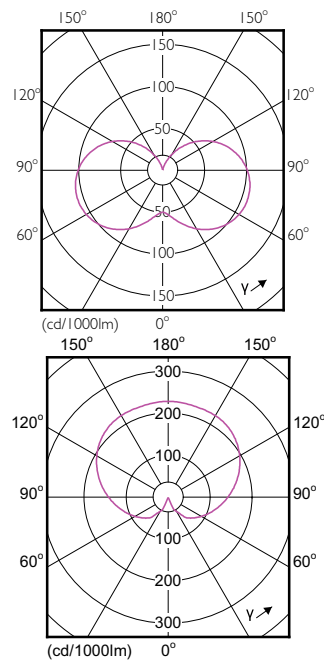

Order Code	Full Product Name	T-Case Maximum (Nom)
929002037271	LED candle/luster LEDBulb 4W E27 3000K 100-240VG16.5 MX	60 °C
929002037311	LED candle/luster LEDBulb 4W E27 6500K 100-240VG45 BR	60 °C
929002037371	LED candle/luster LEDBulb 4W E27 6500K 100-240VG16.5 MX	60 °C