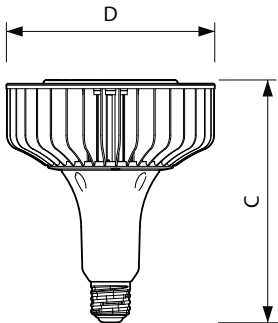

Versions

True Force E40 T50

Dimensional drawing

Product	D	C
TrueForce Core HB 200-160W E40 865 NB LA	211 mm	252 mm
TrueForce Core HB 200-160W E40 840 NB LA	211 mm	252 mm

TrueForce LED Industrial and Retail Mains