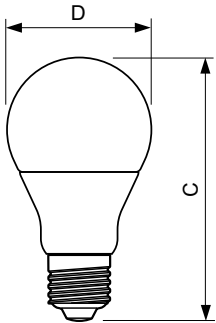

Premium LED bulbs SceneSwitch

Dimensional drawing

Product	D	C
BC9A19/AMB/850/ND SSDL 120V	61.0 mm	111 mm

Controls and Dimming	
Dimmable	No
Operating and Electrical	
Starting Time (Nom)	0.5 s
General Information	
Nominal Lifetime (Nom)	15000 h
Rated Lifetime (Hours)	15000 h
Light Technical	
Color Rendering Index (Nom)	80
Llmf At End Of Nominal Lifetime (Nom)	70 %

Approval and Application

Order Code	Full Product Name	Energy Consumption kWh/ 1000 h	Energy Efficiency Label (EEL)
929001155971	SceneSwitch Color A60 9.5-70W E27 WW/CDL	10 kWh	A+
929001155991	SceneSwitch Color A60 9.5-70W E27 WW/CDL	10 kWh	A+
929001155997	SceneSwitch Color A60 9.5-70W E27 WW/CDL	10 kWh	A+
929001373591	SceneSwitch Color A60 9.5-60W E27 120V	-	-
929001373691	SceneSwitch 3Step A60 9-60W E27 WG 120V	-	-

Order Code	Full Product Name	Energy Consumption kWh/ 1000 h	Energy Efficiency Label (EEL)
929001373791	SceneSwitch 3Step A60 9-60W E27 CW 120V	-	-
929001208491	SceneSwitch 3Step A60 9-70W E27 CDL	9-3.5-1.5 kWh	A+
929001208791	SceneSwitch 3Step A60 9-70W E27 WW	9-3.5-1.5 kWh	A+
929001261403	BC9A19/AMB/850/ND SSDL 120V	-	-
929001888642	LED classic SSW 60W A60 E27 WW CL 1BC/6	8 kWh	-

Operating and Electrical

Order Code	Full Product Name	Input Frequency	Voltage (Nom)	Wattage Equivalent
929001155971	SceneSwitch Color A60 9.5-70W E27 WW/CDL	50 to 60 Hz	220-240 V	70 W

Order Code	Full Product Name	Input Frequency	Voltage (Nom)	Wattage Equivalent
929001155991	SceneSwitch Color A60 9.5-70W E27 WW/CDL	50 to 60 Hz	220-240 V	70 W