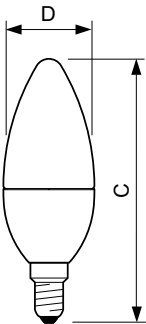

Application

- Hotels, restaurants, bars, cafés
- Lobbies, corridors, stairwells, reception areas

Premium LED candles & lusters - Dimmable and features

Versions

E14 B38 CL

Dimensional drawing

Product	D	C
MAS LEDcandle DT 6-40W E14 B38 CL_AP	38 mm	113 mm