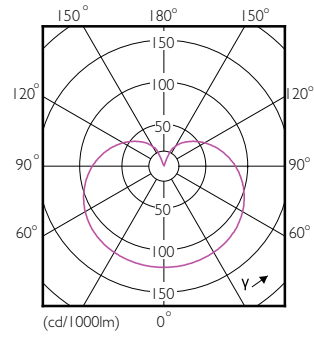

Premium LED bulbs - Dimmable and features