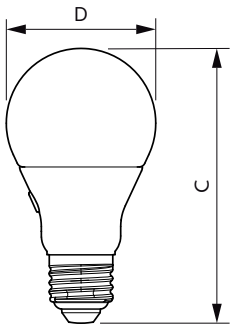

Application

- Hotels, restaurants, bars, cafés
- Lobbies, corridors, stairwells, reception areas

Premium LED bulbs - Dimmable and features

Versions

E27 A60 Clear

E26 A19 Frosted

E27 A19 (A19) Frosted

Dimensional drawing

Product	D	C
LEDBulb 8.5-60W E27 WW CL WGD	60 mm	110 mm
LED 60W A60 E27 WW CL WGD SRT4	60 mm	110 mm

Product	D	C
BC8A19/AMB/827/ND D2D 120V E27	61.5 mm	112 mm

Product	D	C
BC9A19/AMB/850 DIM 120V LA	61.4 mm	109.8 mm
BC9.5A19/AMB/822-827 DIM 120V LA	61.4 mm	109.8 mm