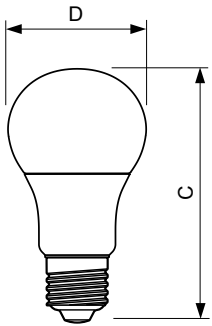

Application

- Hotels, restaurants, bars, cafés
- Lobbies, corridors, stairwells, reception areas

Premium LED bulbs - Dimmable and features

Versions

E27 A60 Clear

E26 A19 Frosted

E27 A19 (A19) Frosted

Dimensional drawing

Product	D	C
LEDBulb 8.5-60W E27 WW CL WGD	60 mm	110 mm
LED 60W A60 E27 WW CL WGD SRT4	60 mm	110 mm

Product	D	C
BC8A19/AMB/827/ND D2D 120V E27	61.5 mm	112 mm

Product	D	C
BC9A19/AMB/850 DIM 120V LA	61.4 mm	109.8 mm
BC9.5A19/AMB/822-827 DIM 120V LA	61.4 mm	109.8 mm