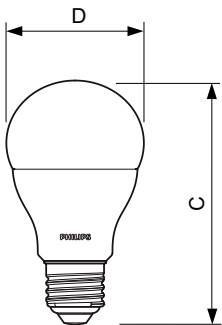

Application

- Hotels, restaurants, bars, cafés
- Lobbies, corridors, stairwells, reception areas

Premium LED bulbs - Dimmable and features

Versions

E27 A60 Clear

E26 A19 Frosted

E27 A19 (A19) Frosted

Dimensional drawing

Product	D	C
LEDBulb 8.5-60W E27 WW CL WGD	60 mm	110 mm
LED 60W A60 E27 WW CL WGD SRT4	60 mm	110 mm

Product	D	C
BC8A19/AMB/827/ND D2D 120V E27	61.5 mm	112 mm

Product	D	C
BC9A19/AMB/850 DIM 120V LA	61.4 mm	109.8 mm
BC9.5A19/AMB/822-827 DIM 120V LA	61.4 mm	109.8 mm